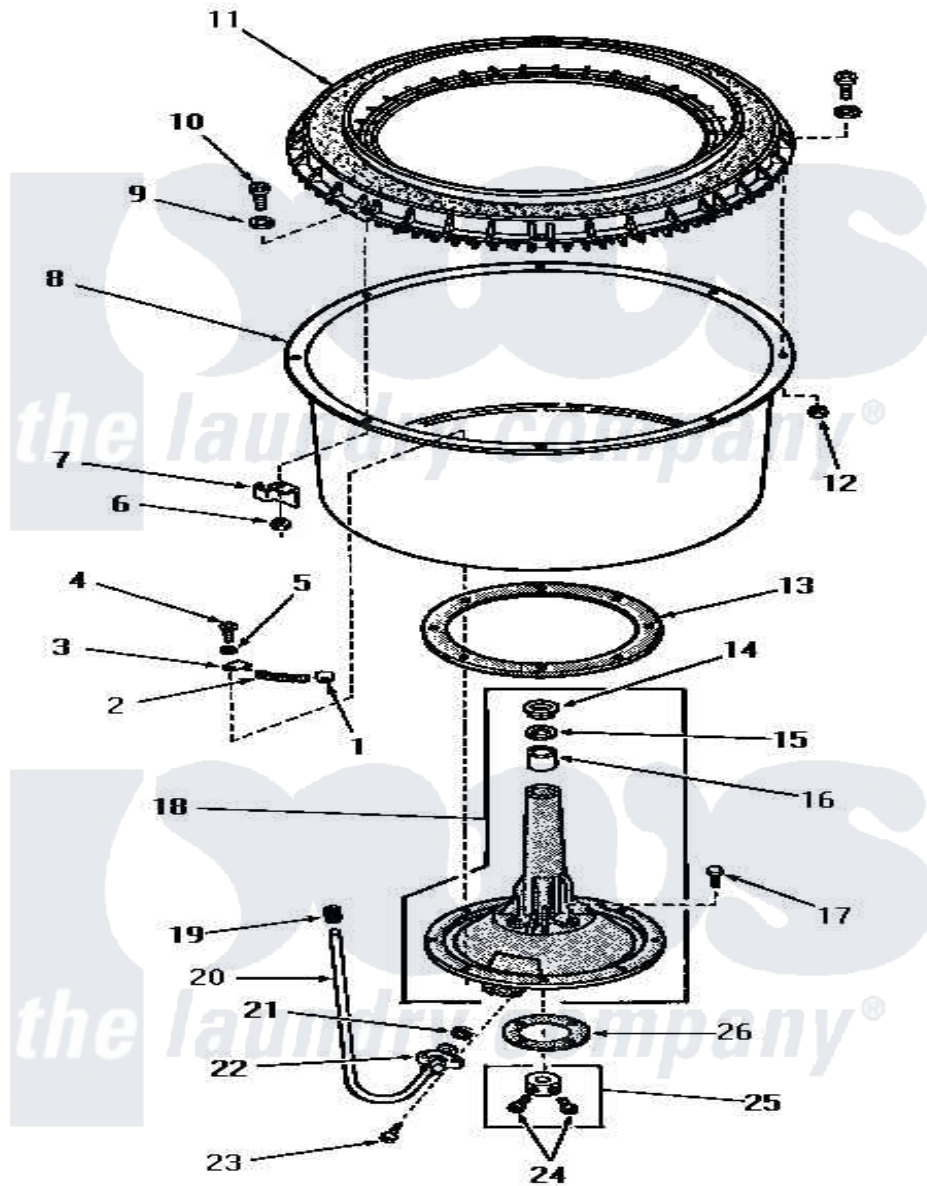

Amana DA9000 03 - AGITATOR POST AND SPIN TUB

Amana Residential Amana DA9000 Washer Parts Parts Diagram 03 - AGITATOR POST AND SPIN TUB
 Click on the part number to view part

Item	Original Part Number	Replaced By	Status	Part Description
1	22446			Clip
2	22144			Spring
3	22447			Clip
4	20260			Screw, 5/16-18 X 3/4 RD
5	20121		Not Available	GASKET
6	26678			Nut, Self-Locking
7	22025			Bracket
8	22382		Not Available	TUB,SPIN
9	25100			Washer, 17/64 ID x 1/2 OD
10	25251	EZ25251		25 x 25 x 1 Filter 1 Metal Side
11	24931		Not Available	BALANCE RING
12	25250			Nut, 1/4-20 Hex Nyllock
13	20122			Gasket
14	23685			Bearing
15	23684			Seal
16	23686			Bearing

17	20261		Screw, Cap
18	23993	Not Available	ASSY,CENTER COLUMN
19	22351		Sleeve
20	22359		Tube, Sediment
21	20110		Gasket
22	26046		Bracket, Sediment Tube
23	20852	Not Available	SCREW,10-24 X 1/2 HEX
24	23481	02422	Screw, 1/4-20 X 1/2 HeX
25	20377		Collar Assembly
26	20120		Gasket
NI	243P3	Not Available	KIT,AGITATOR POST