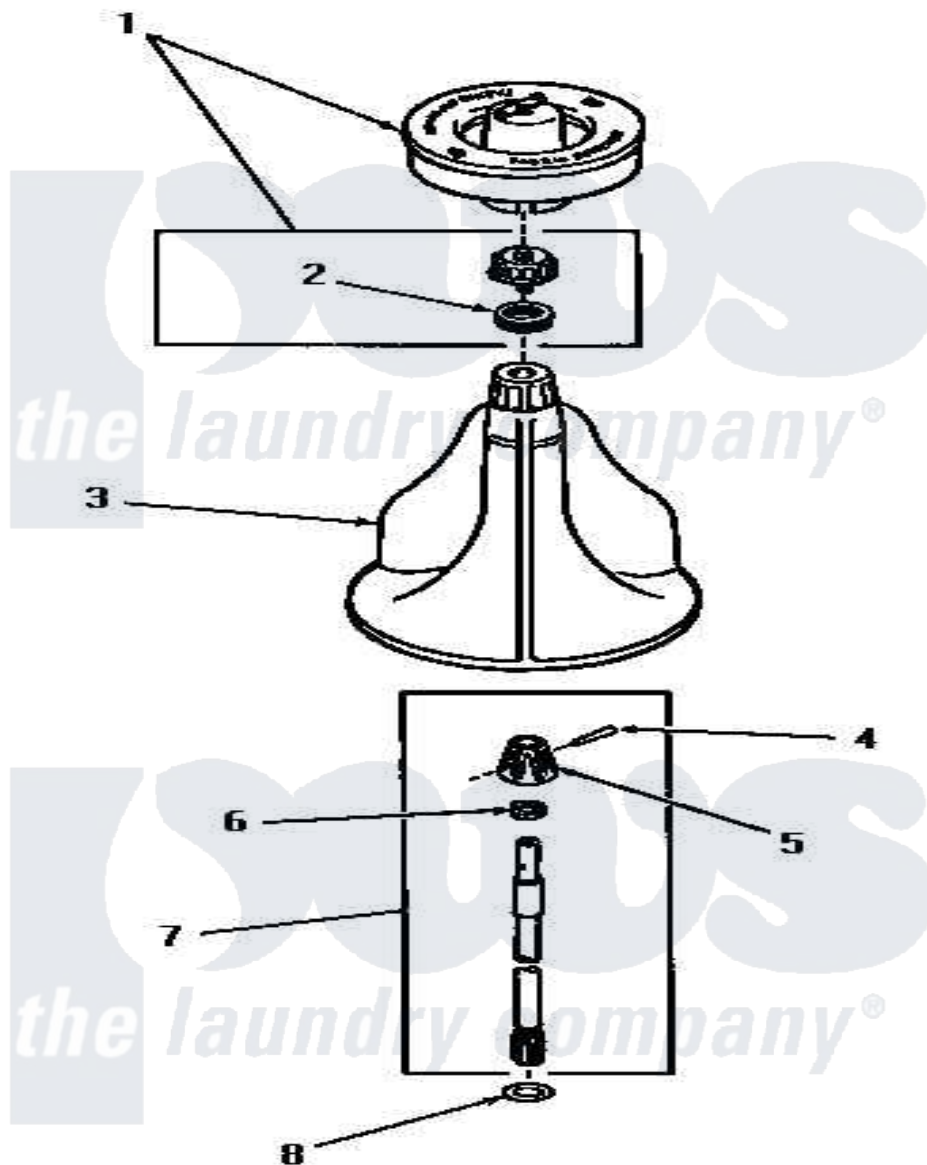

Amana DA9000 04 - AGITATOR, SHAFT & FABRIC SOFTENER DISP

Amana Residential Amana DA9000 Washer Parts Parts Diagram 04 - AGITATOR, SHAFT & FABRIC SOFTENER DISP
 Click on the part number to view part

Item	Original Part Number	Replaced By	Status	Part Description
1	26014			Assembly, Cap And Ring-Agitator
2	20136			Ring
3	26006			Assembly, Agitator
4	20243			Pin, Taper
5	20056		Not Available	BLOCK, DRIVE
6	20057	222T017P01		Washer FIB 21/32 ID X 1156 OD X 1/8
7	21751	21751P		Assyshaft
8	22135			Washer