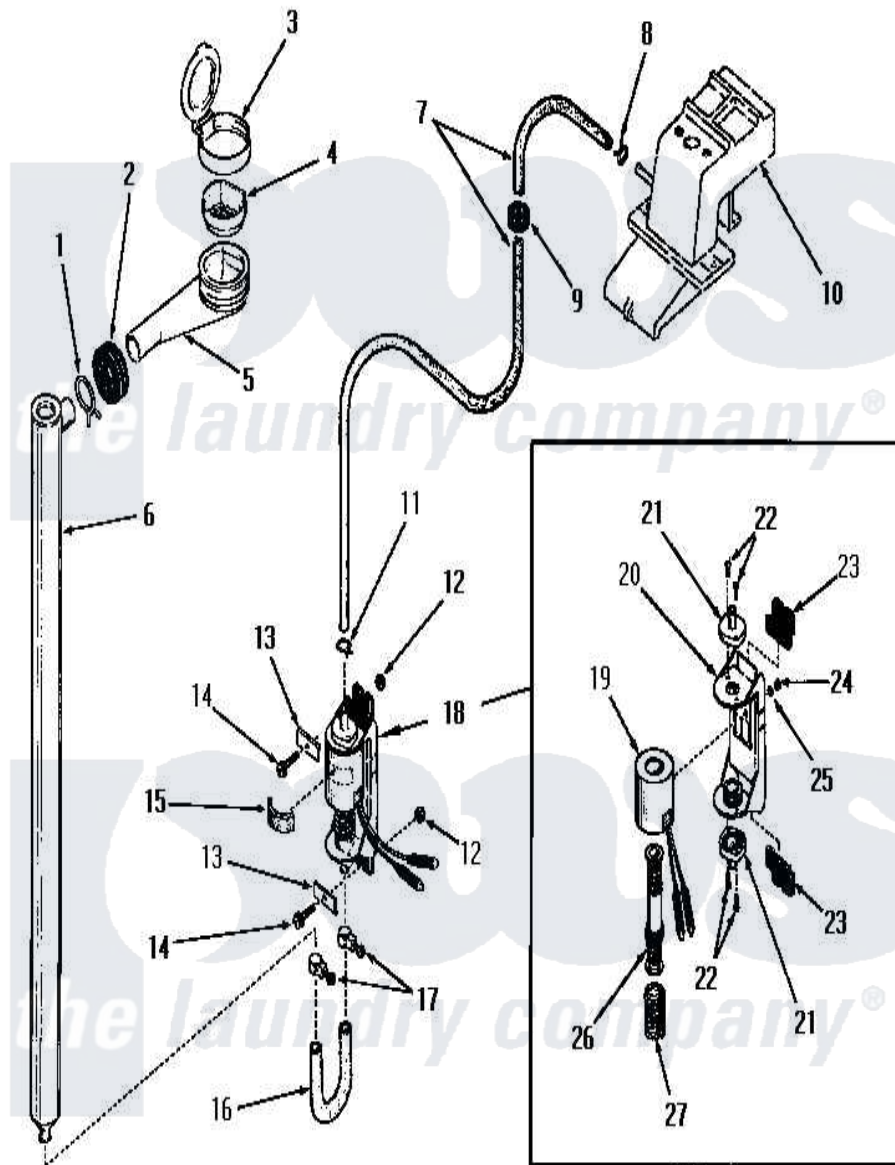

Amana DA9000 05 - BLEACH DISPENSER

Amana [Residential Amana DA9000 Washer Parts](#) Parts Diagram 05 - BLEACH DISPENSER
 Click on the part number to view part

Item	Original Part Number	Replaced By	Status	Part Description
1	Y03640		Not Available	CLAMP
2	20118		Not Available	GROMMET,1982 INV
3	22484		Not Available	BLEACH LID
4	21984			Cover, Dispenser
5	22377		Not Available	DISPENSER xREPLACE
6	22303		Not Available	TUBE,BLEACH
7	22300		Not Available	HOSE
8	23410		Not Available	HOSE CLAMP
9	22299		Not Available	GROMMET
10	Y00000000		Not Available	SEE NOTE WATER INLET
11	22295		Not Available	HOSE CLAMP
12	22001			Nut, 10-24 Nylon Hex BR
13	Y22287		Not Available	BLEACH PUMP BRACKET
14	25989		Not Available	HEX HEAD SCREW
15	25220		Not Available	BUMPER
16	22302		Not Available	HOSE

17	24904	Not Available	CLAMP
18	22337		Pump, Bleach
19	22337B	Not Available	COIL AND FRAME
20	22337A	Not Available	BASE
21	22337E	Not Available	HOSE CONNECTOR
22	51356	Not Available	SCREW,6-32 X 5/16 RD H
23	22337F	Not Available	ISOLATION MOUNT
24	22337G	Not Available	NUT
25	21735	Not Available	LOCKWASHER,No.10 INTSHKP
26	22337C	Not Available	ARMATURE AND VALVE
27	22337D	Not Available	SPRING