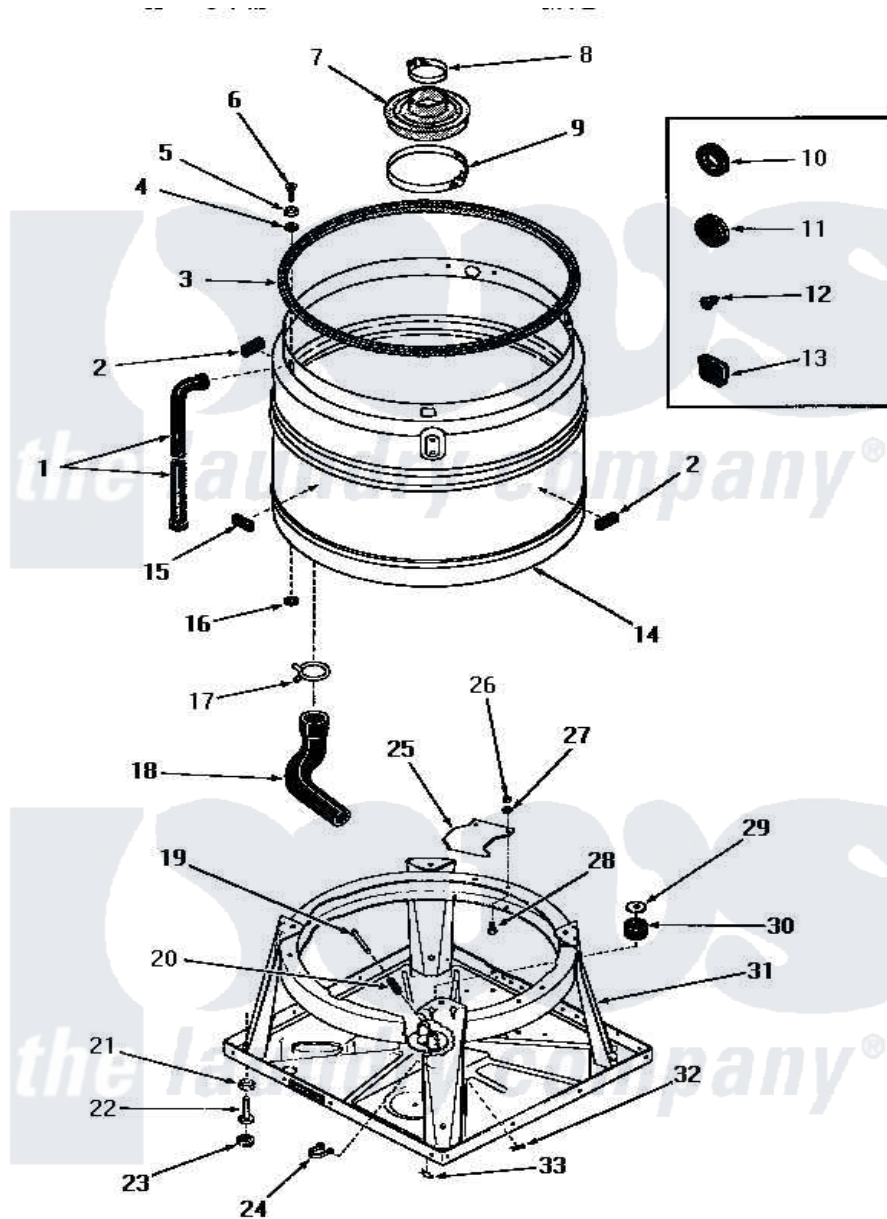

Amana DA9000 06 - BOOT, CHASSIS AND DRAIN TUB

Amana [Residential Amana DA9000 Washer Parts](#) Parts Diagram 06 - BOOT, CHASSIS AND DRAIN TUB
 Click on the part number to view part

Item	Original Part Number	Replaced By	Status	Part Description
1	22818		Not Available	HOSE
2	23258			Pad, Bumper
3	21233		Not Available	GASKET
4	20112			Grommet
5	20111			Washer
6	20259		Not Available	SCREW
7	20129		Not Available	BOOT
8	20107			Upper Clamp
9	20108	F200201		Clamp Hose #56
10	20118		Not Available	GROMMET,1982 INV
11	20305	20-305		Sizzle Do Not Ship Ups
12	21393	21-393		Piezo Sounder
13	21651			Grommet
14	25983			Drain Tub, Shur-Fil
15	23257		Not Available	PAD,BUMPER
16	20115			Grommet

17	10180		Not Available	CLAMP
18	25112			Hose
19	Y22693		Not Available	HOLD-DOWN PIN
20	Y22690		Not Available	FERRULE
21	Y21899	40038101		Nut, Leg
22	20409	22003428		Leg, Adjustable
23	21749	40016001		Foot, Rubber
24	22837		Not Available	STRAP,WIRE
25	21905			Plate, Snubber
26	20275	27001225		Nut, Jam Mid Lock 1/4-20
27	03189			LoCkwasher, 1/4 Std-C P
28	02422			Screw, 1/4-20 X 1/2 HeX
29	20162		Not Available	SPACER
30	20195		Not Available	GROMMET
31	26028			Assembly, Chassis xReplace
32	Y22689		Not Available	PIN CLIP
33	26012	2-6012		Blower Wheel