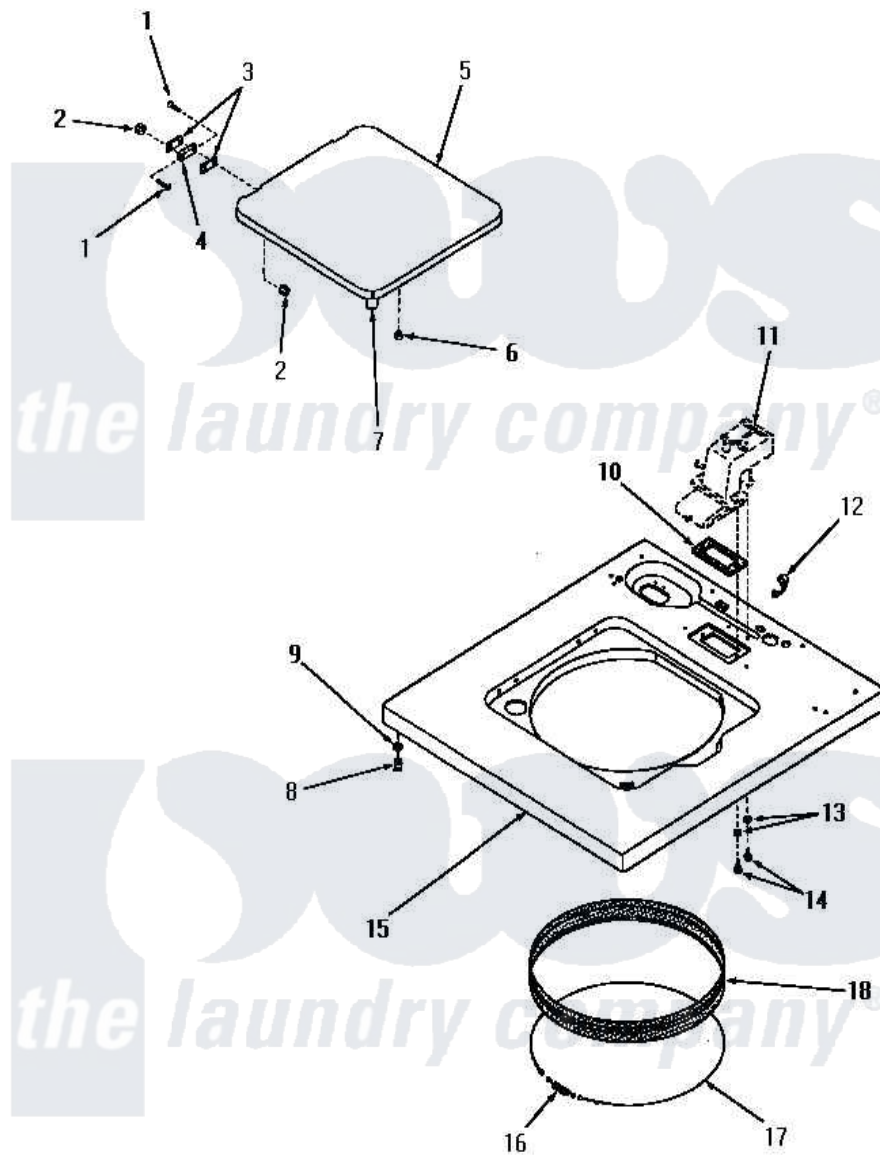

Amana DA9000 07 - CABINET TOP AND LOADING DOOR

Amana Residential Amana DA9000 Washer Parts Parts Diagram 07 - CABINET TOP AND LOADING DOOR
 Click on the part number to view part

Item	Original Part Number	Replaced By	Status	Part Description
1	22649			Screw, 8-32 X 13/32 FI
2	21752			Nut, 8-32 Hex BriLock
3	21584			Gasket
4	21583			Hinge
5	22271W		Not Available	LOADING DOOR, WHITE
"	22271A		Not Available	LOADING DOOR, AVOCADO
"	22271H		Not Available	LOADING DOOR, HARVEST GOLD
"	22271C		Not Available	LOADING DOOR, COPPERTONE
6	21176			Bumper
7	25217	R0603504		Actuator, Door Switch
8	23007		Not Available	CAGED NUT
9	24861		Not Available	LOCKWASHER, .448X.789SH
10	23255		Not Available	GASKET
11	Y00000000		Not Available	SEE NOTE WATER INLET
12	21003	211881		Grommet, Cord Part Not Used-

12	21903	211001		Gas Models Only
13	20493			Washer, 11/64 ID x 3/8 OD
14	52150	489464		Screw
15	24349A		Not Available	CABINET TOP, AVOCADO
"	25829W		Not Available	CABINET TOP, WHITE
"	24349C		Not Available	CABINET TOP, COPPERTONE
"	25829C		Not Available	CABINET TOP, COPPERTONE
"	25829H		Not Available	CABINET TOP, HARVEST GOLD
"	25829A		Not Available	CABINET TOP, AVOCADO
"	24349W		Not Available	CABINET TOP, W
"	24349H		Not Available	CABINET TOP, HARVEST GOLD
16	20791		Not Available	SPRING
17	22352		Not Available	RETAINER,WIRE
18	25277			Guard, Rim