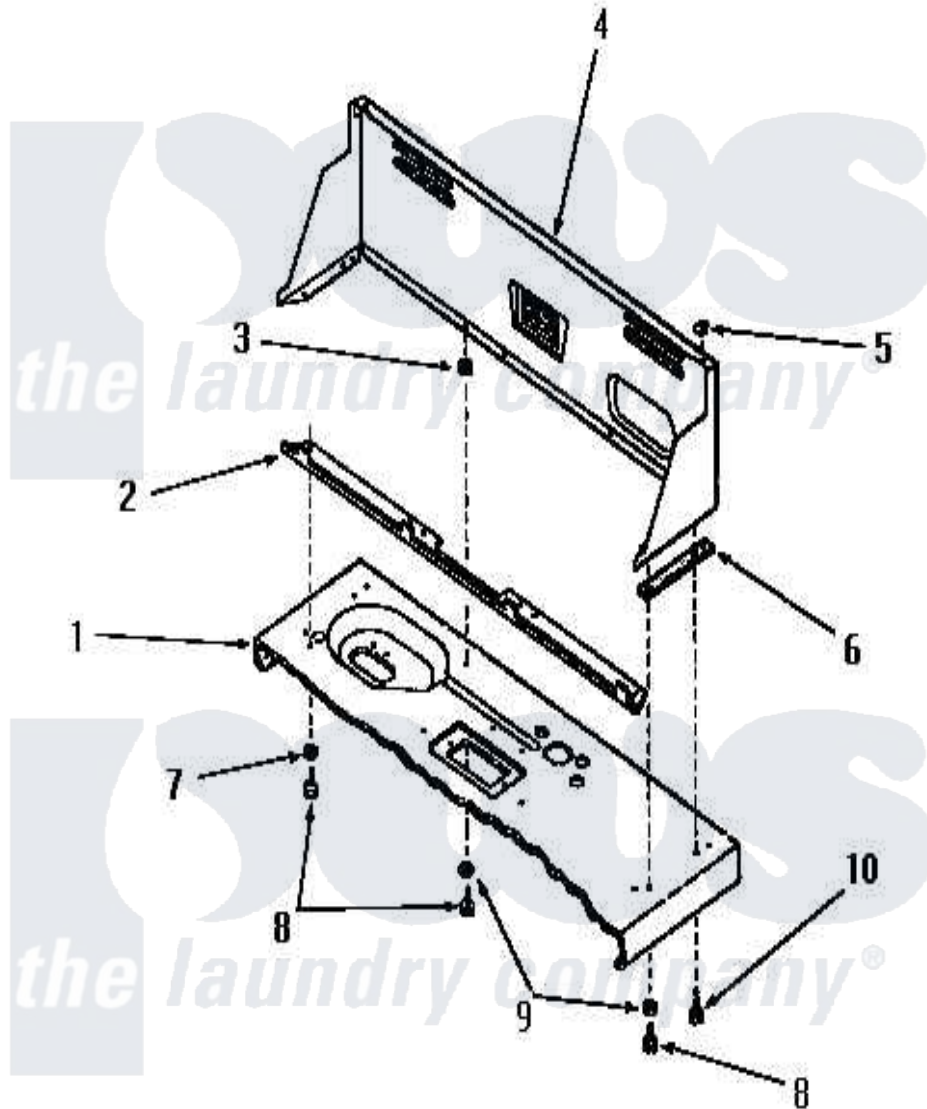

Amana DA9000 08 - CONTROL HOOD

Amana [Residential Amana DA9000 Washer Parts](#) Parts Diagram 08 - CONTROL HOOD
 Click on the part number to view part

Item	Original Part Number	Replaced By	Status	Part Description
1	Y00000000		Not Available	SEE NOTE CABINET TOP
2	23360		Not Available	ANGLE
3	23425		Not Available	WASHER,7/32IDX7/16ODX.
4	24330W		Not Available	CONTROL HOOD, WHITE
"	24330C		Not Available	CONTROL HOOD, COPPERTONE
"	24330H		Not Available	CONTROL HOOD, HARVEST GOLD
"	24330A		Not Available	CONTROL HOOD, AVOCADO
5	24522			Nut, Speed-8ab-18 C1995
6	23028		Not Available	GASKET,CONTROL BOX END
7	20493			Washer, 11/64 ID x 3/8 OD
8	52150	489464		Screw
9	20493			Washer, 11/64 ID x 3/8 OD
10	25724		Not Available	HEX HEAD SCREW