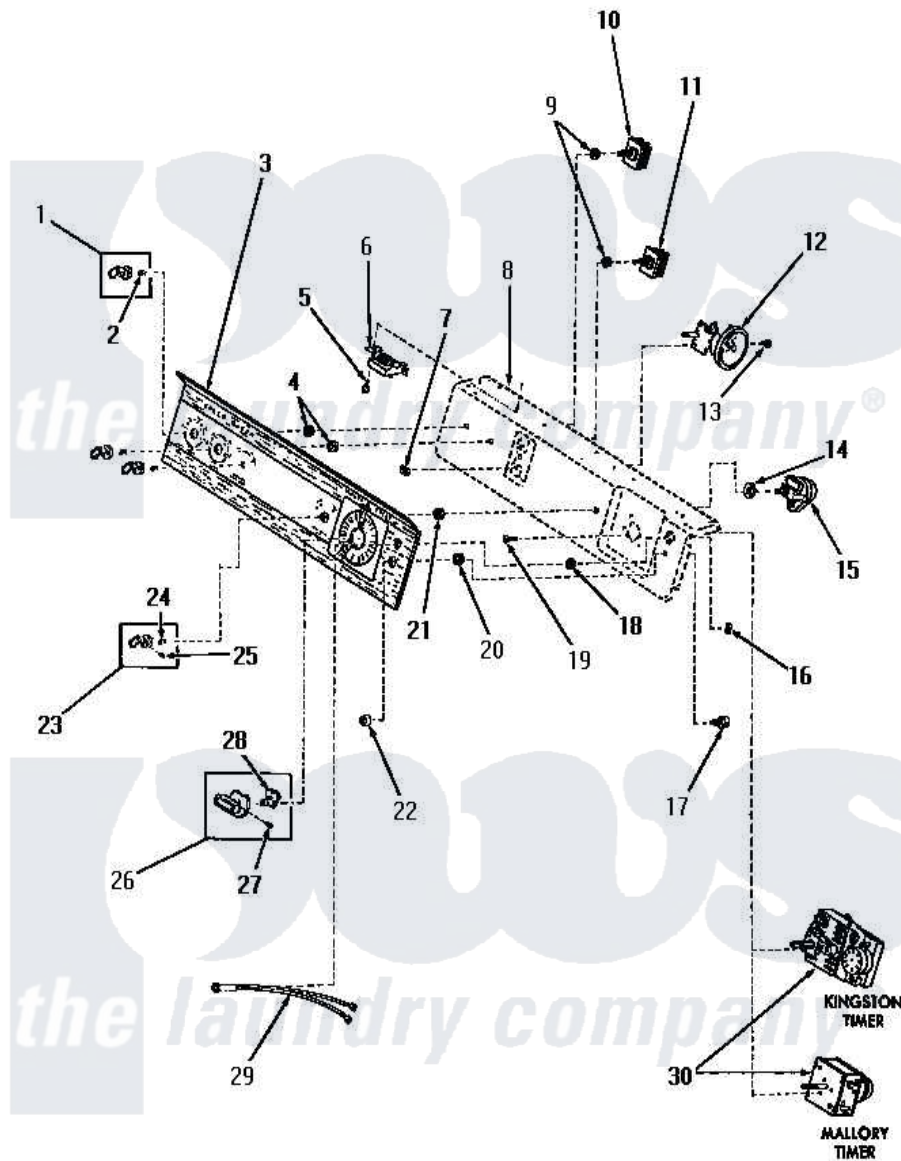

# Amana DA9000 09 - CONTROL PANEL AND CONTROLS

Amana [Residential Amana DA9000 Washer Parts](#) Parts Diagram 09 - CONTROL PANEL AND CONTROLS  
 Click on the part number to view part

Item	Original Part Number	Replaced By	Status	Part Description
1	<a href="#">24291</a>			Assembly, Knob
2	23392		Not Available	CLIP FOR 26816 KNOB
3	Y25148		Not Available	CONTROL PANEL
4	24391		Not Available	KNURLED NUT
5	23222	<a href="#">3177991</a>		Screw
6	21975		Not Available	BALLAST
7	<a href="#">24522</a>			Nut, Speed-8ab-18 C1995
8	Y00000000		Not Available	SEE NOTE PANEL SUPPORT PLATE
9	<a href="#">91176</a>			Lockwasher, 3/8 Intshkp
10	24392		Not Available	SWITCH TEMP
11	24431		Not Available	SPEED SWITCH
12	<a href="#">24452</a>			Switch, Pressure
13	23962	<a href="#">W10116760</a>		Screw
16	25042		Not Available	SPEED NUT
17	<a href="#">23401</a>			Switch
18	25043		Not Available	WASHER

19	<a href="#">70212</a>		Screw, 8-32 X 5/32 RD H
20	23400	Not Available	FERRULE
21	23406	Not Available	KNURLED NUT
22	23399	Not Available	SWITCH COLLAR
26	24290	Not Available	ASSY,KNOB-TIMER
27	20130	Not Available	ASSY,PULLEY
28	<a href="#">24283</a>		Indicator, Timer Knob
29	25045	Not Available	INDICATOR LIGHT
30	24813	Not Available	ASSY,TIMER & TIMER MOT