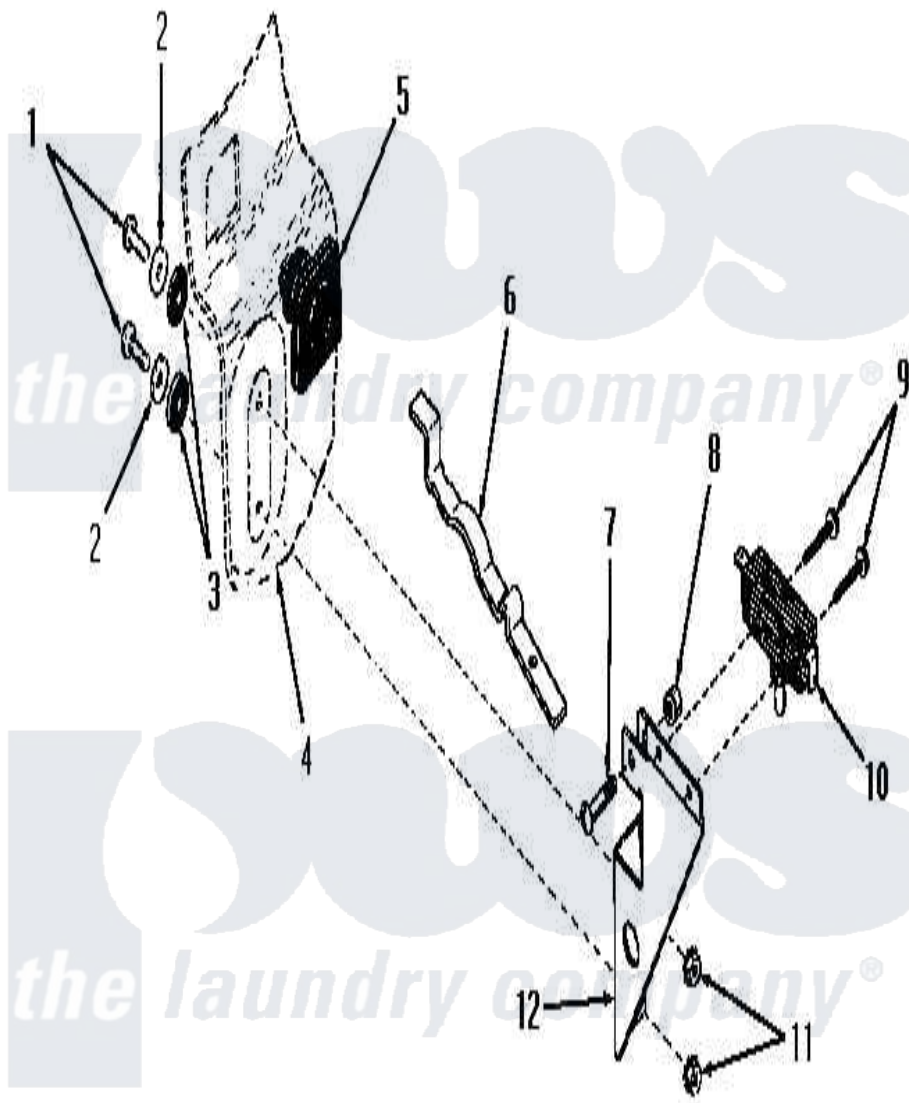

Amana DA9000 10 - DOOR SAFETY SWITCH

Amana [Residential Amana DA9000 Washer Parts](#) Parts Diagram 10 - DOOR SAFETY SWITCH
 Click on the part number to view part

Item	Original Part Number	Replaced By	Status	Part Description
1	21081			Screw, 10-24 X 1/2 RD H
2	20492	M0270504		Washer
3	02928		Not Available	WASHER
4	Y00000000		Not Available	SEE NOTE DRAIN TUB
5	23591			Diaphragm
6	23592		Not Available	ARM
7	Y02370		Not Available	SCREW, 10-24X15/16 HEX
8	22001			Nut, 10-24 Nylon Hex BR
9	51783			Screw, 6b-20 X 7/8 HeX
10	23540		Not Available	SWITCH
11	23951	M0282009		Nut
12	22783		Not Available	BRACKET