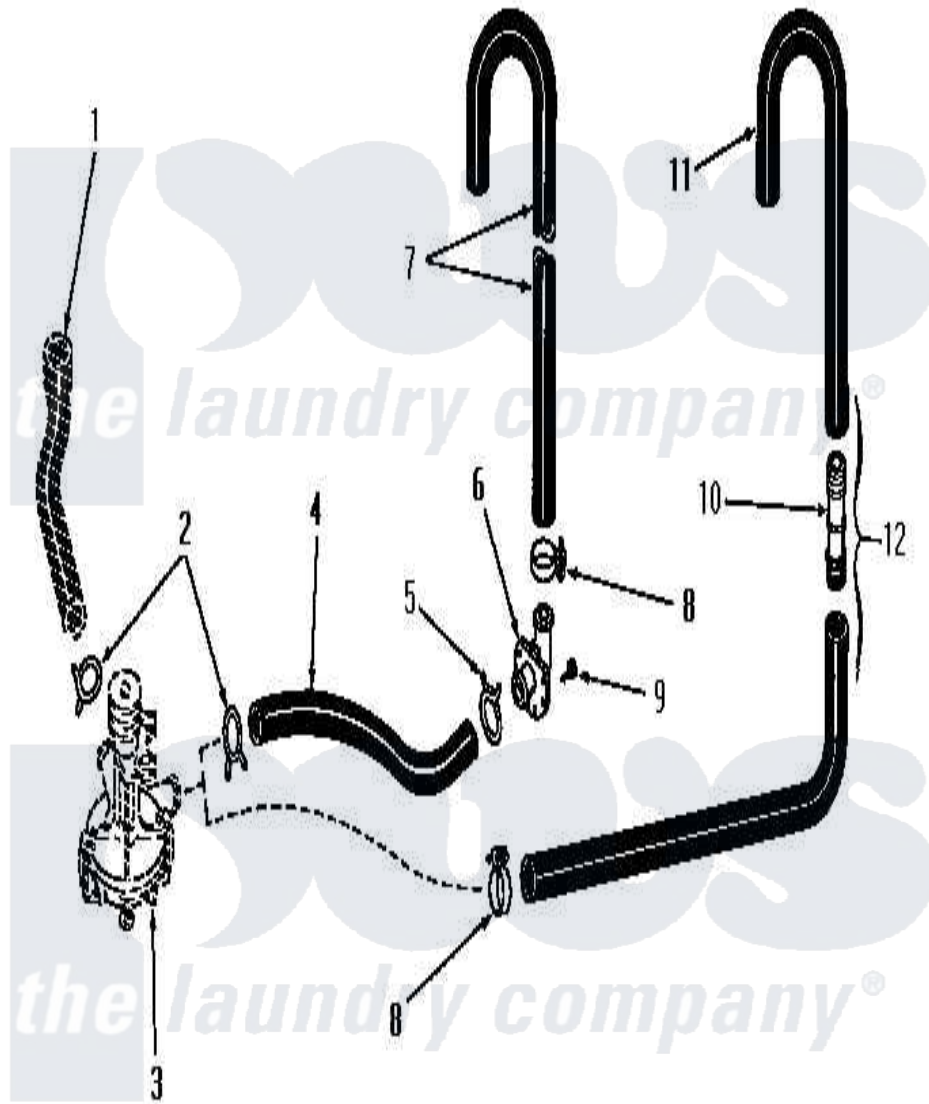

Amana DA9000 11 - DRAIN

Amana [Residential Amana DA9000 Washer Parts](#) Parts Diagram 11 - DRAIN
 Click on the part number to view part

Item	Original Part Number	Replaced By	Status	Part Description
1	Y00000000		Not Available	SEE NOTE DRAIN TUB OUTLET HOSE(3010)
2	20210		Not Available	NO LONGER AVAILABLE
3	Y00000000		Not Available	SEE NOTE PUMP ASSEMBLY
4	21254			Hose
5	Y03698		Not Available	CLAMP xREPLACE
6	23553		Not Available	ELBOW,DRAIN HOSE-PLAST
7	20240			Hose, M/F 29219
8	20211	285655		Clamp, Hose
9	51784		Not Available	SCREW,10B-16 X 1/2 HEX
10	25863	16272		Connector, Straight
11	25182		Not Available	DRAIN HOSE
12	Y00000000		Not Available	SEE NOTE DRAIN HOSE AND HOSE COUPLING -- (SEE NOTE)