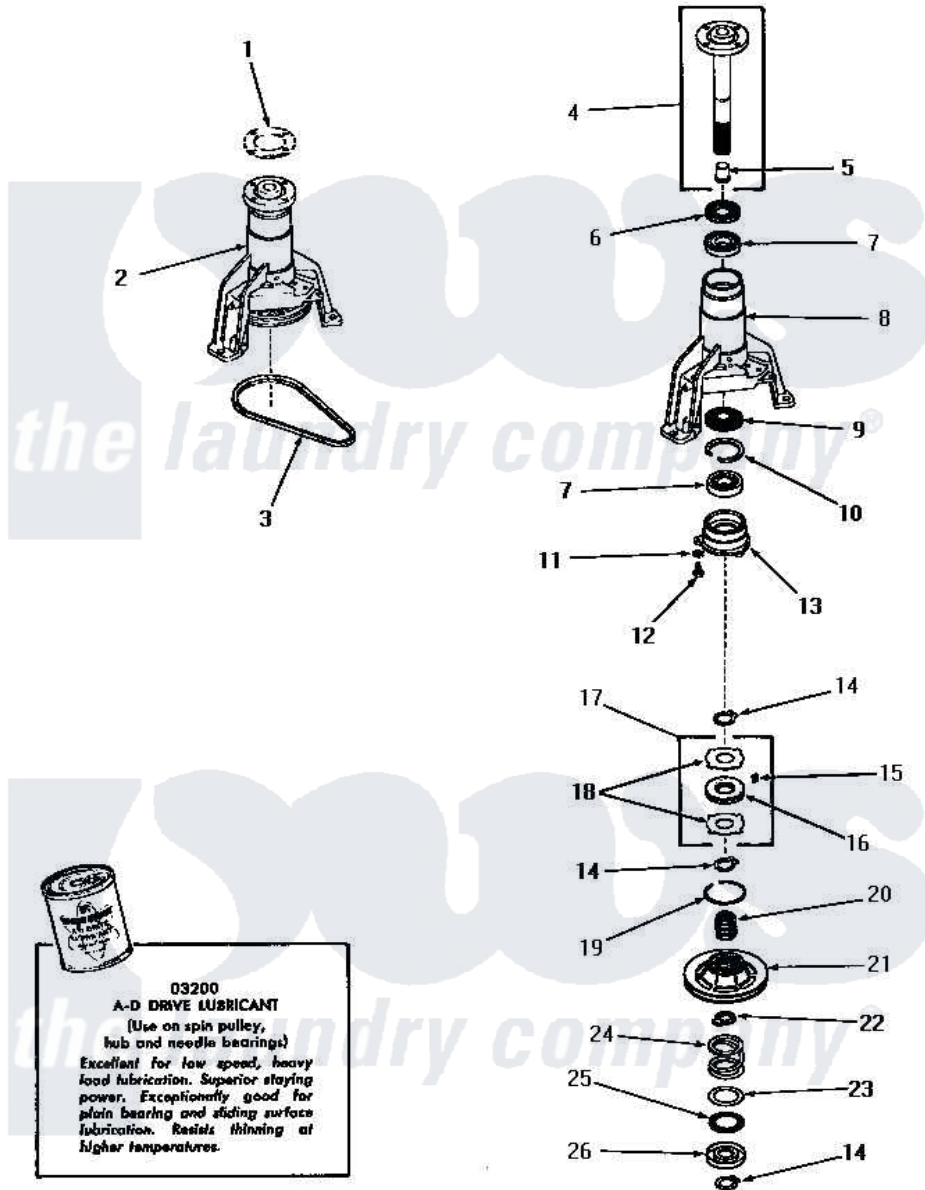

# Amana DA9000 12 - MAIN BEARING ASSY

Amana [Residential Amana DA9000 Washer Parts](#) Parts Diagram 12 - MAIN BEARING ASSY  
 Click on the part number to view part

Item	Original Part Number	Replaced By	Status	Part Description
1	Y00000000		Not Available	SEE NOTE GASKET
2	<a href="#">26018</a>			AsseMbly, Bearing Housing-M
3	23759		Not Available	BELT
4	<a href="#">23731</a>			Assembly, Spin Shaft
5	<a href="#">25854</a>			Bearing
6	Y21659		Not Available	SEAL
7	<a href="#">20012</a>			Bearing
8	25979		Not Available	HOUSING,MAIN BEARING
9	<a href="#">26247</a>			Slinger, Water
10	20084		Not Available	RING,RETAINING
11	<a href="#">02431</a>			Lockwasher, 1/4 Ext Shk
12	<a href="#">02422</a>			Screw, 1/4-20 X 1/2 HeX
13	<a href="#">23639</a>			Retainer
14	<a href="#">23724</a>			Ring, Retaining
15	<a href="#">24500</a>			Clip, Spring
16	<a href="#">23708</a>			Assembly, Brake Disk

17	<a href="#">24599</a>		Assembly, Brake Disk
18	23637	Not Available	DISC,BRAKE
19	Y23720	Not Available	RING,SNAP
20	23634	Not Available	HUB
21	<a href="#">24690</a>		Assembly, Spin Pulley
22	23635	Not Available	STOP
23	<a href="#">23722</a>		Race, Bearing
24	<a href="#">23723</a>		Spring
25	23721	Not Available	BEARING,NEEDLE
26	<a href="#">23640</a>		Retainer
NI	<a href="#">03200</a>		A-D Drive Lubricant