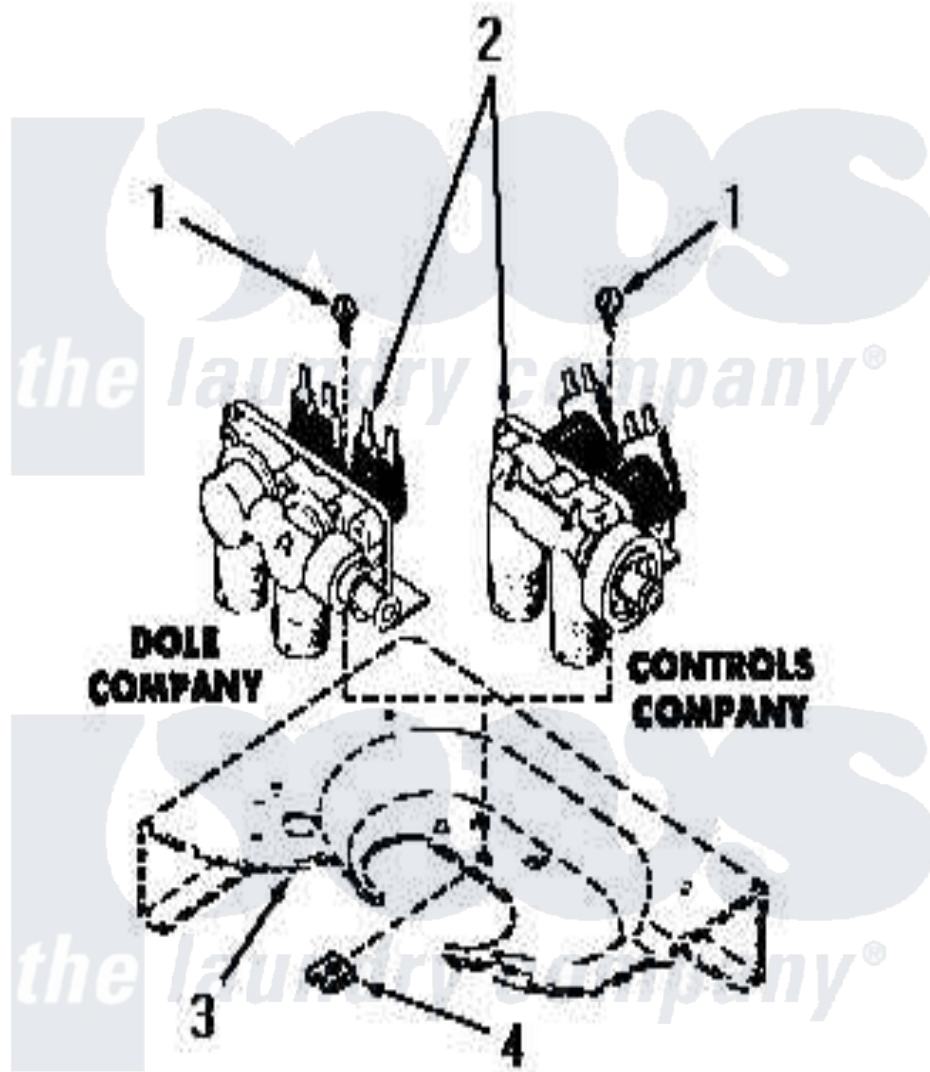

# Amana DA9000 13 - MIXING VALVE

Amana [Residential Amana DA9000 Washer Parts](#) Parts Diagram 13 - MIXING VALVE  
 Click on the part number to view part

Item	Original Part Number	Replaced By	Status	Part Description
1	23962	<a href="#">W10116760</a>		Screw
2	25832	<a href="#">205613</a>		Water Valve
3	Y00000000		Not Available	SEE NOTE CABINET TOP
4	23277		Not Available	NUT,SPEED