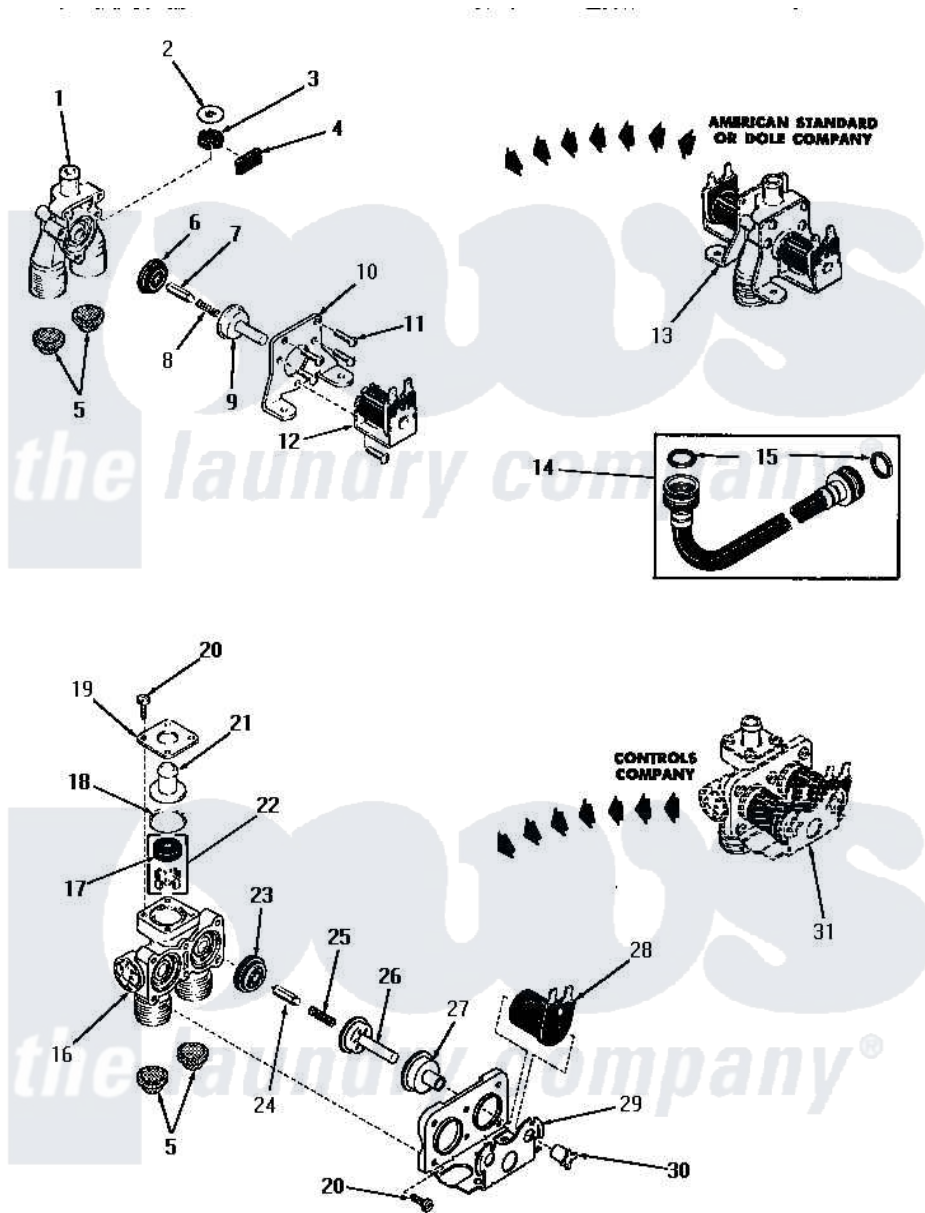

Amana DA9000 14 - MIXING VALVE ASSEMBLIES

Amana [Residential Amana DA9000 Washer Parts](#) Parts Diagram 14 - MIXING VALVE ASSEMBLIES
 Click on the part number to view part

Item	Original Part Number	Replaced By	Status	Part Description
1	20678		Not Available	BODY, VALVE
2	23224G		Not Available	DIFFUSER
3	21187C		Not Available	REGULATOR, FLOW
"	23224C			Regulator, Flow
4	21561D		Not Available	PLUG
5	20181-0		Not Available	INLET SCREEN
6	23224F		Not Available	DIAPHRAGM
7	23224D			Armature
8	23224E		Not Available	SPRING
9	23224B		Not Available	GUIDE
10	21561E		Not Available	MOUNTING BRACKET
11	21561G		Not Available	ROUND HEAD SCREW
12	21714A		Not Available	SOLENOID
13	Y00000000		Not Available	SEE NOTE MIXING VALVE ASSEMBLY
14	20241	EZ20241		20 x 24 x 1 Filter 1 Metal Side
15	20290	Y013783		Washer, Inlet Hose

16	24596Q	Not Available	VALVE BODY
17	Y00000000	Not Available	SEE NOTE INSTALL WITH CONCAVE SURFACE DOWN TOWARD VALVE BODY
18	24596L	Not Available	OUTLET FITTING GASKET
19	24596N	Not Available	OUTLET FITTING PLATE
20	24596P	Not Available	SCREW
21	24596M	Not Available	OUTLET FITTING
22	24596J	Not Available	REGULATOR, FLOW
"	24597J	Not Available	FLOW REGULATOR
23	24596H	Not Available	DIAPHRAGM
24	24596G	Not Available	ARMATURE
25	24596F	Not Available	SPRING
26	24596E	Not Available	GUIDE
27	24596D	Not Available	GUIDE SLEEVE
28	24596A	Not Available	SOLENOID
29	24596C	Not Available	MOUNTING BRACKET
30	24596B	Not Available	SOLENOID SLEEVE
31	Y00000000	Not Available	SEE NOTE MIXING VALVE ASSEMBLY