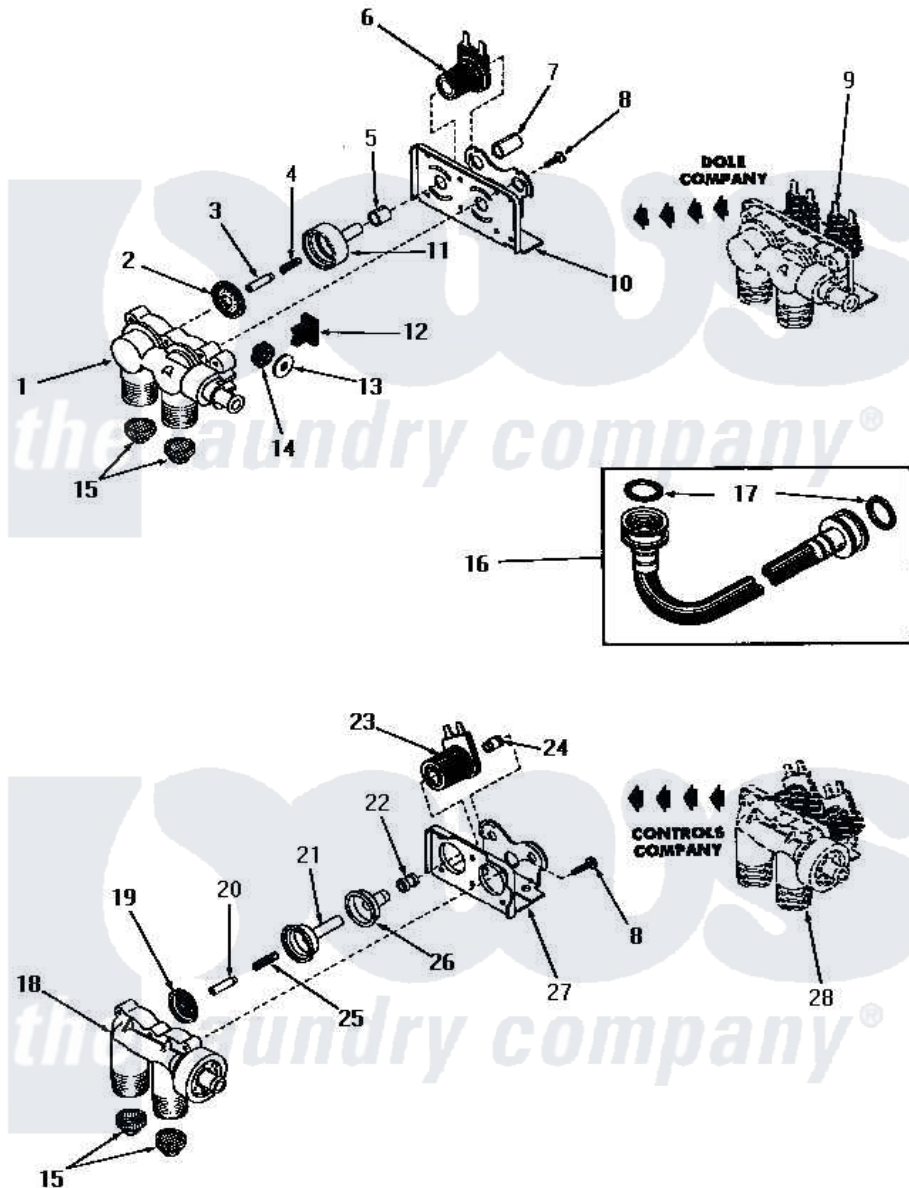

Amana DA9000 15 - MIXING VALVE ASSEMBLIES

Amana [Residential Amana DA9000 Washer Parts](#) Parts Diagram 15 - MIXING VALVE ASSEMBLIES
 Click on the part number to view part

Item	Original Part Number	Replaced By	Status	Part Description
1	24125			Body, Valve
2	24134		Not Available	DIAPHRAGM
3	24132		Not Available	ARMATURE
4	24131		Not Available	SPRING
5	24129		Not Available	SLEEVE, SHORT
6	24126	33930		Valve, Mixing
7	24128		Not Available	SLEEVE, LONG
8	25817C		Not Available	SCREW
9	Y00000000		Not Available	SEE NOTE MIXING VALVE ASSEMBLY
10	Y24127		Not Available	MOUNTING BRACKET
11	24130			Guide, Armature
12	Y24135		Not Available	PLUG, FLOW REGULATOR
13	23224G		Not Available	DIFFUSER
14	23224C			Regulator, Flow
"	21187C		Not Available	REGULATOR, FLOW
15	24122	22002960		Strainer, Washer Inlet

16	20241	EZ20241	20 x 24 x 1 Filter 1 Metal Side
17	20290	Y013783	Washer, Inlet Hose
18	24123	Not Available	VALVE BODY
"	Y24124	Not Available	VALVE BODY
19	25817K	Not Available	DIAPHRAGM
20	25817H	Not Available	ARMATURE
21	25817F	Not Available	ARMATURE GUIDE
22	25817D	Not Available	SLEEVE ADAPTER
23	24596A	Not Available	SOLENOID
24	25817M	Not Available	SOLENOID PLUG
25	25817G	Not Available	SPRING
26	25817E	Not Available	SLEEVE, GUIDE xREPLACE
27	25817B	Not Available	MOUNTING BRACKET
28	Y00000000	Not Available	SEE NOTE MIXING VALVE ASSEMBLY