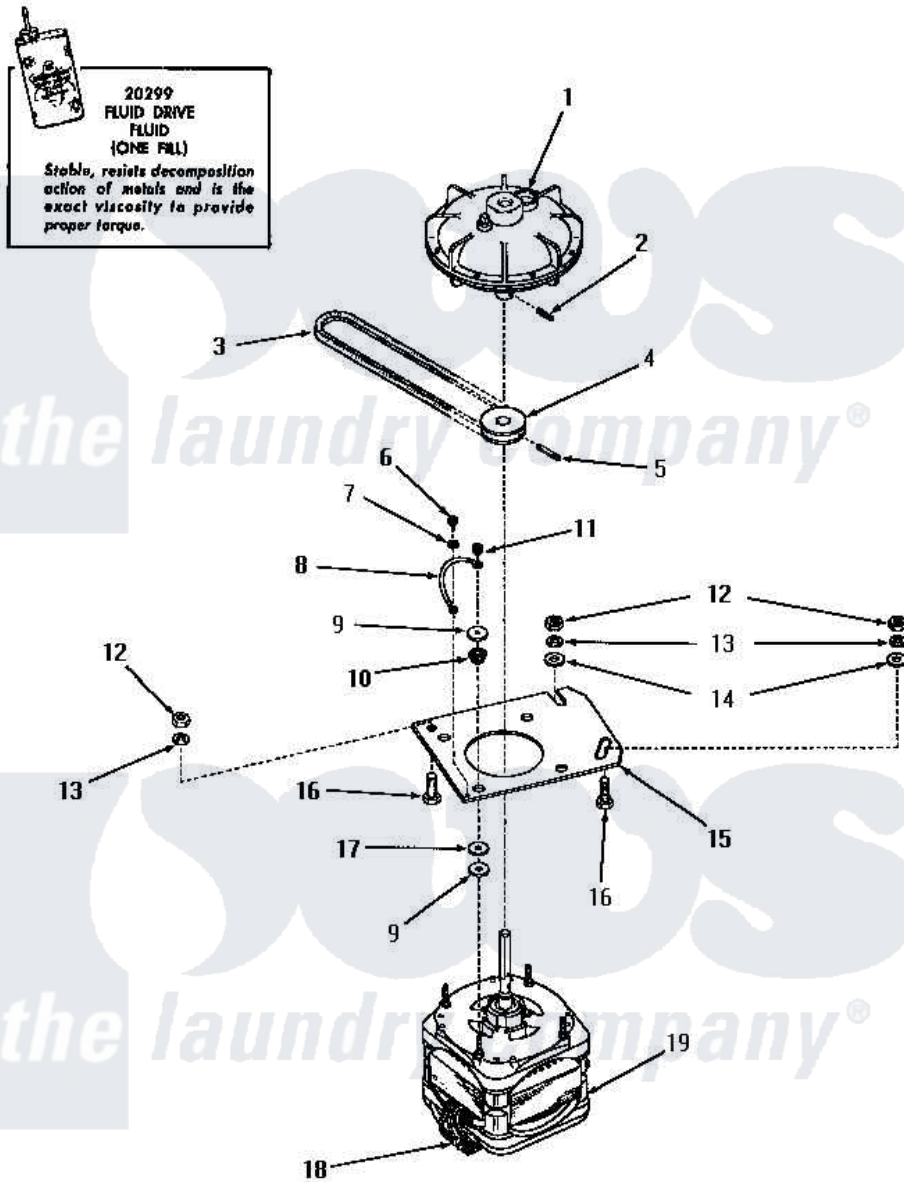

Amana DA9000 16 - MOTOR AND FLUID DRIVE

Amana [Residential Amana DA9000 Washer Parts](#) Parts Diagram 16 - MOTOR AND FLUID DRIVE
 Click on the part number to view part

Item	Original Part Number	Replaced By	Status	Part Description
1	24706			Assembly, Fluid Drive
2	24703		Not Available	PIN,ROLL
3	23759		Not Available	BELT
4	26116			Pulley, Drive
5	23750			Pin, Roll
6	20530			Screw, 10-24 x 3/8 Hex
7	21735		Not Available	LOCKWASHER,No.10 INTSHKP
8	25484		Not Available	GROUND WIRE
9	20103	M0270519		Washer
10	20102		Not Available	WASHER
11	23604			Nut, Hex 10-32 Lock
12	20274	62739		Nut, Lock
13	20277			Lockwasher, 3/8 Std X 3
14	20279			Washer, 13/32 ID x 13/16 OD
15	23769		Not Available	PLATE,MOUNTING
16	20255		Not Available	SCREW,3/8-16 X 1 HEX H

17	20104		Washer
18	24139	Not Available	SWITCH,MOTOR
19	26069		X Assembly, Motor And Pulley
NI	20299	Not Available	FLUID DRIVE FLUID-BULK