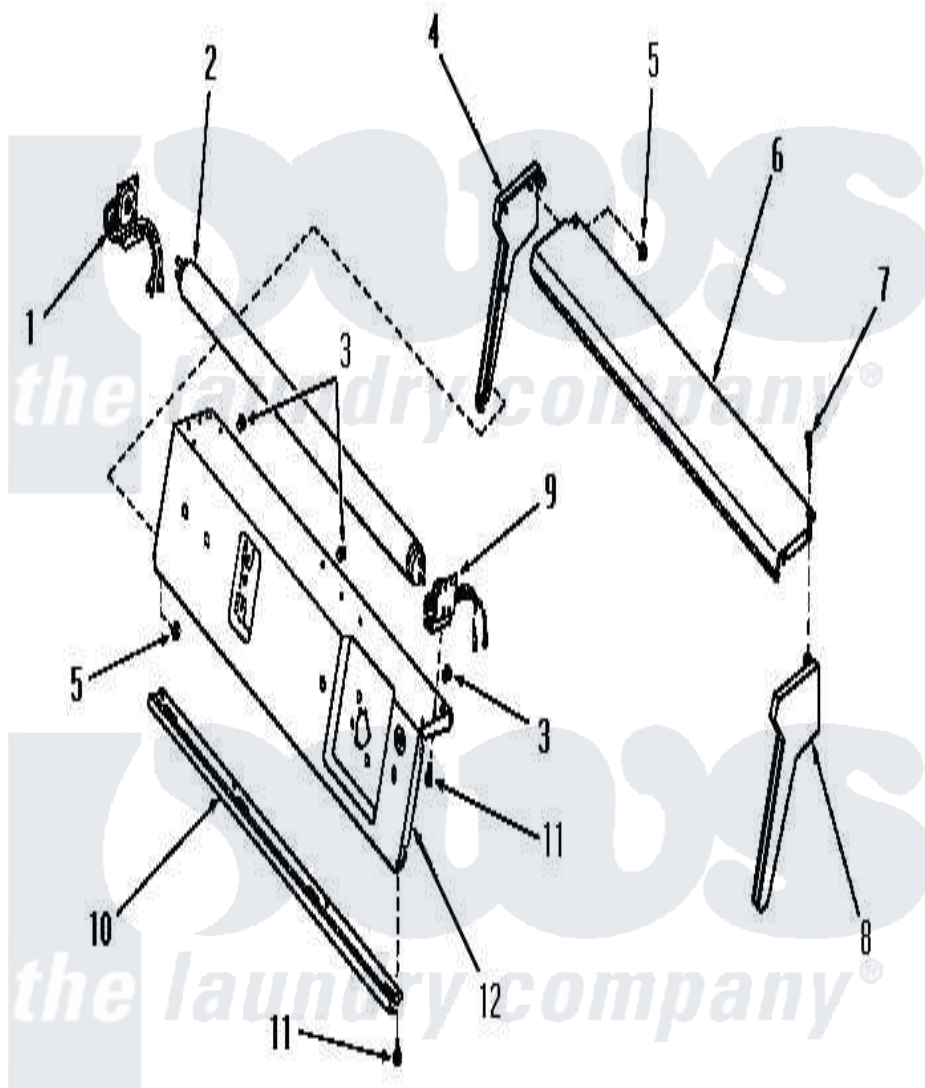

# Amana DA9000 17 - PAN SUPP PLT/CTRL HOOD ENDS & FLOUR TUBE

Amana Residential Amana DA9000 Washer Parts Parts Diagram 17 - PAN SUPP PLT/CTRL HOOD ENDS & FLOUR TUBE

Click on the part number to view part

Item	Original Part Number	Replaced By	Status	Part Description
1	23398		Not Available	FLUORESCENT TUBE HOLDER, LEFT
2	24442		Not Available	No Longer Available
3	<a href="#">21176</a>			Bumper
4	23367		Not Available	WIRING DIAGRAM
5	23409		Not Available	NUT
6	23383		Not Available	CONTROL HOOD TOP
7	25232		Not Available	SCREW,8AB-18X7/8 OVAL
8	23368	<a href="#">25190SPQ</a>		Hood End
9	23397		Not Available	FLUORESCENT TUBE HOLDER, RIGHT
10	23390		Not Available	PANEL TRIM
11	23222	<a href="#">3177991</a>		Screw
12	Y24329		Not Available	PANEL SUPPORT PLATE