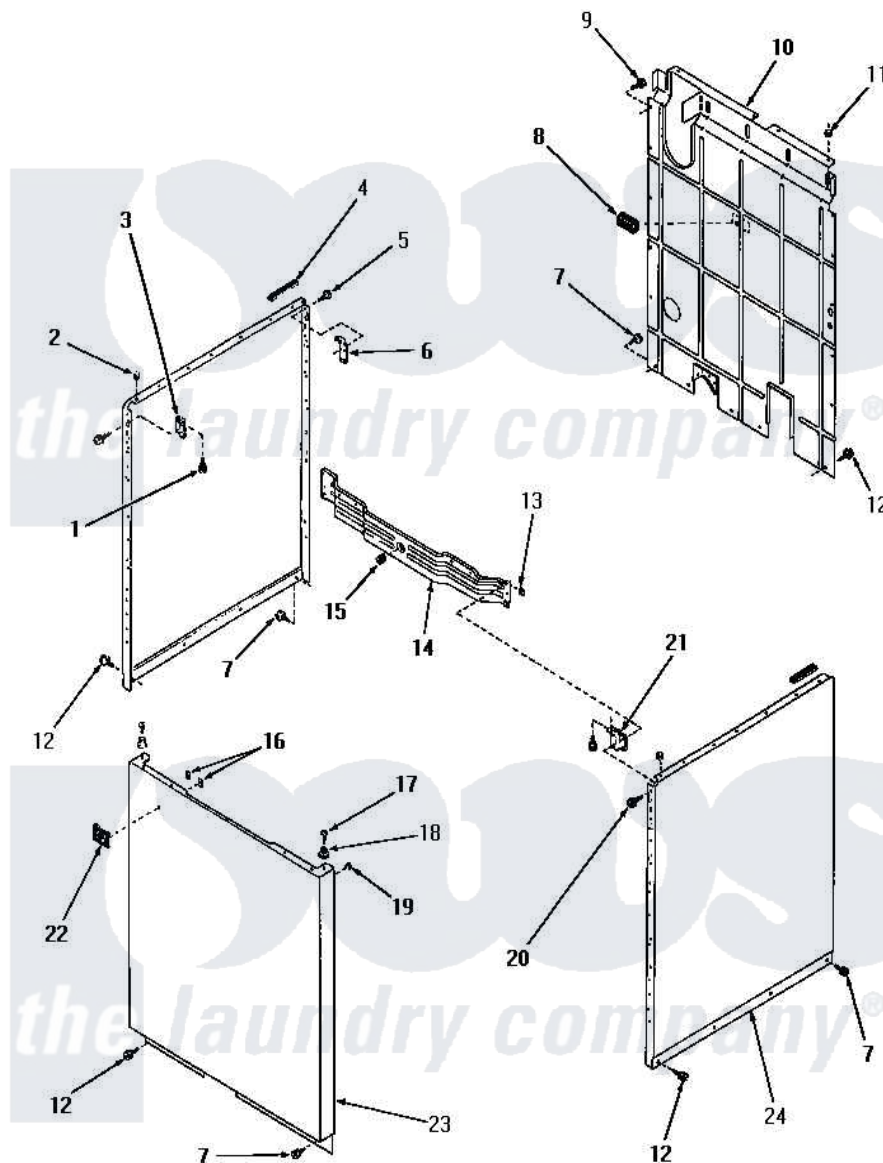

# Amana DA9000 18 - PANELS

Amana Residential Amana DA9000 Washer Parts Parts Diagram 18 - PANELS  
 Click on the part number to view part

Item	Original Part Number	Replaced By	Status	Part Description
1	<a href="#">23008</a>			Screw, 10-24 X 3/4 Sems
2	<a href="#">21176</a>			Bumper
3	22847		Not Available	BRACKET
"	26691		Not Available	BRACKET,HOLD DOWN-L.H.
4	<a href="#">80312</a>			Bumper Pad
5	51784		Not Available	SCREW,10B-16 X 1/2 HEX
6	<a href="#">52487</a>			Lug, Hold-Down
7	26415	<a href="#">27001200</a>		Screw
8	23257		Not Available	PAD,BUMPER
9	26592		Not Available	HEX HEAD SCREW
10	24342GR		Not Available	REAR PANEL, GRAY
11	<a href="#">20387</a>			Bumper
12	26592		Not Available	HEX HEAD SCREW
13	<a href="#">21747</a>			Nut, Speed
"	25987		Not Available	NUT,SPEED
14	21262		Not Available	CROSS BRACE, FRONT

15	<a href="#">25959</a>		Grommet
16	22161	Not Available	CLIP
17	Q6535	Not Available	SCREW,10B-16 X 3/4 ROU
18	23020	Not Available	MOUNT,PANEL
19	<a href="#">20387</a>		Bumper
20	<a href="#">03814</a>		Screw, 10-24 X 1/2 Roun
"	51784	Not Available	SCREW,10B-16 X 1/2 HEX
21	22846	Not Available	BRACKET
"	26690	Not Available	BRACKET,HOLD DOWN-R.H.
22	22086	Not Available	MONOGRAM
23	24687A	Not Available	FRONT PANEL, AVOCADO
"	24687W	Not Available	FRONT PANEL, WHITE
"	24687H	Not Available	FRONT PANEL, HARVEST GOLD
"	24687C	Not Available	FRONT PANEL, COPPERTONE
24	24336W	Not Available	xREPLACE
"	24336A	Not Available	SIDE PANEL, RIGHT OR LEFT, AVO
"	24336H	Not Available	SIDE PANEL, RIGHT OR LEFT, HAR
"	24336C	Not Available	SIDE PANEL, RIGHT OR LEFT, COP