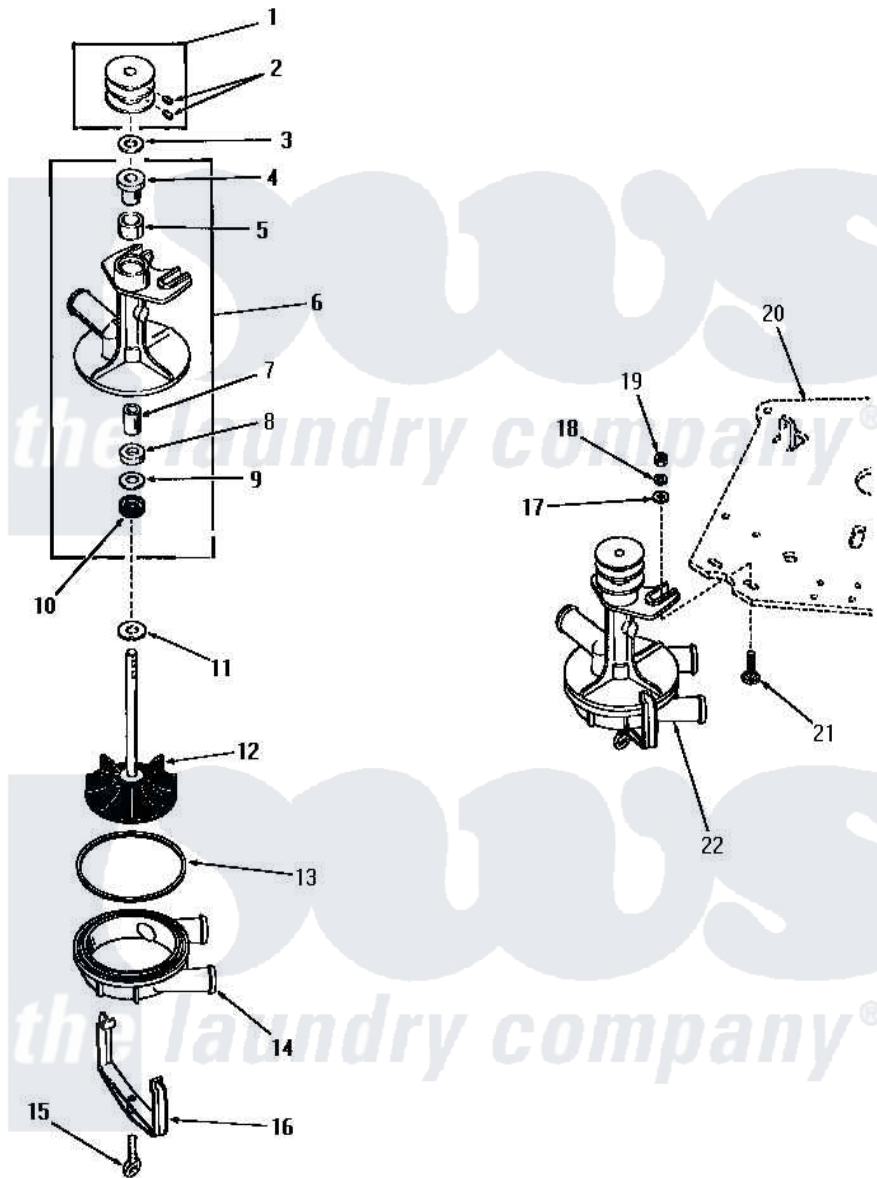

# Amana DA9000 20 - PUMP ASSEMBLIES

Amana [Residential Amana DA9000 Washer Parts](#) Parts Diagram 20 - PUMP ASSEMBLIES  
 Click on the part number to view part

Item	Original Part Number	Replaced By	Status	Part Description
1	23902		Not Available	ASSY,PULLEY
2	23960		Not Available	SCREW,1/4-20 X5/16 HEX
3	23897		Not Available	WASHER,.566IDX1.00ODX1
4	23882		Not Available	BEARING
5	<a href="#">26478</a>			Wick
6	23901		Not Available	ASSY,PUMP BODY
7	23883		Not Available	BEARING
8	23885		Not Available	WASHER,8/16IDX1.00ODX.
9	23887		Not Available	WASHER,37/64IDX63/64OD
10	<a href="#">23900</a>			Seal
11	23886		Not Available	WASHER,.578IDX1.25ODX1
12	<a href="#">23898</a>			Assembly, Impeller
13	23892		Not Available	GASKET
14	23877		Not Available	BOTTOM,PUMP
15	<a href="#">20161</a>			Screw, 5/16-18 X 1-1/16
16	<a href="#">23879</a>			Clamp, Pump

17	<a href="#">20176</a>		Washer, .2656 ID x 9/16 OD
18	<a href="#">03189</a>		LoCkwasher, 1/4 Std-C P
19	20275	<a href="#">27001225</a>	Nut, Jam Mid Lock 1/4-20
20	Y00000000	Not Available	SEE NOTE MOUNTING PLATE
21	<a href="#">24390</a>		Bolt
22	23907	Not Available	ASSY,PUMP