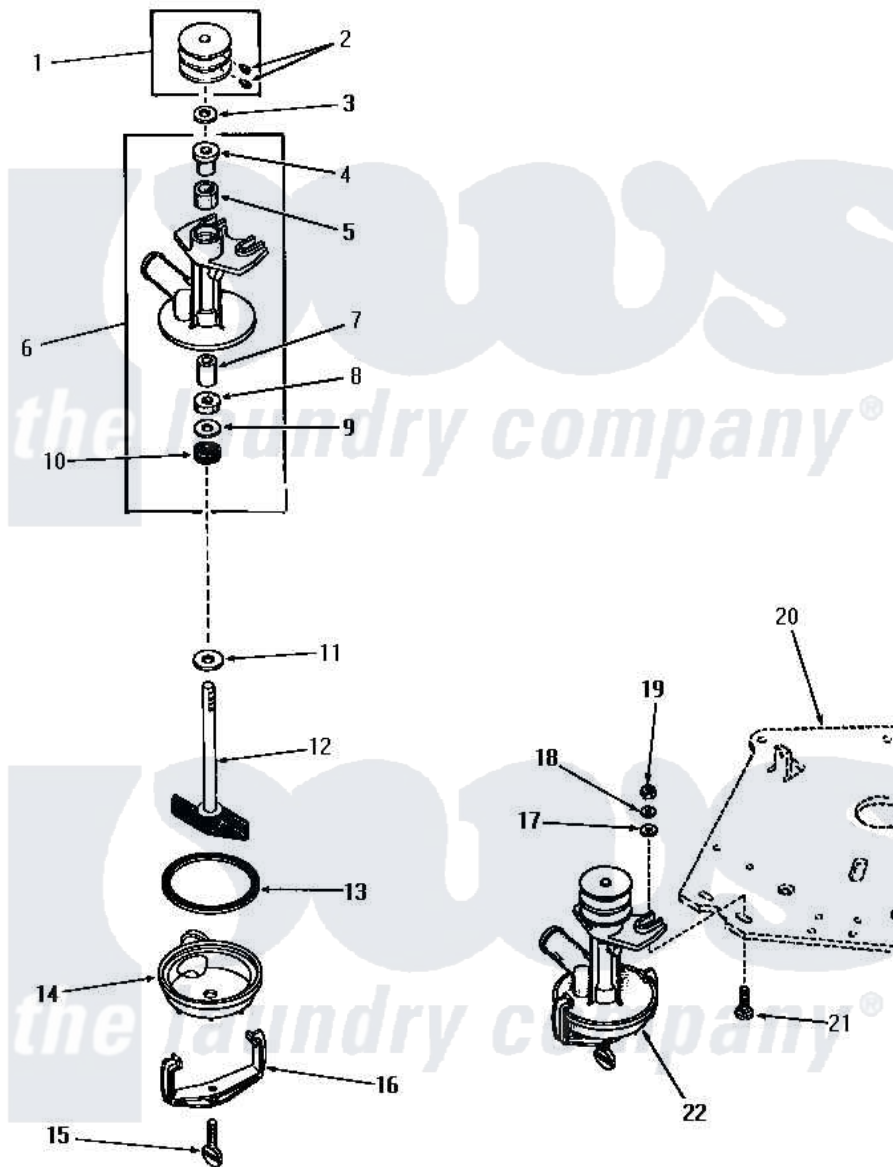

# Amana DA9000 21 - PUMP ASSY

Amana [Residential Amana DA9000 Washer Parts](#) Parts Diagram 21 - PUMP ASSY  
 Click on the part number to view part

Item	Original Part Number	Replaced By	Status	Part Description
1	23770		Not Available	ASSY,PULLEY
2	<a href="#">02771</a>			Screw, 1/4-20 x 3/8 Hex S
3	<a href="#">20098</a>			Washer, .440idx7/8odx1/
4	<a href="#">20072</a>			Bearing
5	<a href="#">26479</a>			Wick
6	20763		Not Available	PUMP BODY
7	<a href="#">20071</a>			Bearing
8	<a href="#">20094</a>			Packing Material
9	<a href="#">20093</a>			Washer, 29/64 ID x 63/64 OD
10	<a href="#">20095</a>			Seal
11	<a href="#">20099</a>			Washer, .440idx1.125odx
12	04372		Not Available	ASSY,IMPELLER
13	20097		Not Available	GASKET
14	04316		Not Available	BOTTOM,PUMP
15	<a href="#">20161</a>			Screw, 5/16-18 X 1-1/16
16	<a href="#">20066</a>			Clamp, Pump

17	<a href="#">20176</a>		Washer, .2656 ID x 9/16 OD
18	<a href="#">03189</a>		LoCkwasher, 1/4 Std-C P
19	20275	<a href="#">27001225</a>	Nut, Jam Mid Lock 1/4-20
20	Y00000000	Not Available	SEE NOTE MOUNTING PLATE
21	<a href="#">24390</a>		Bolt
22	25178	Not Available	ASSY,PUMP