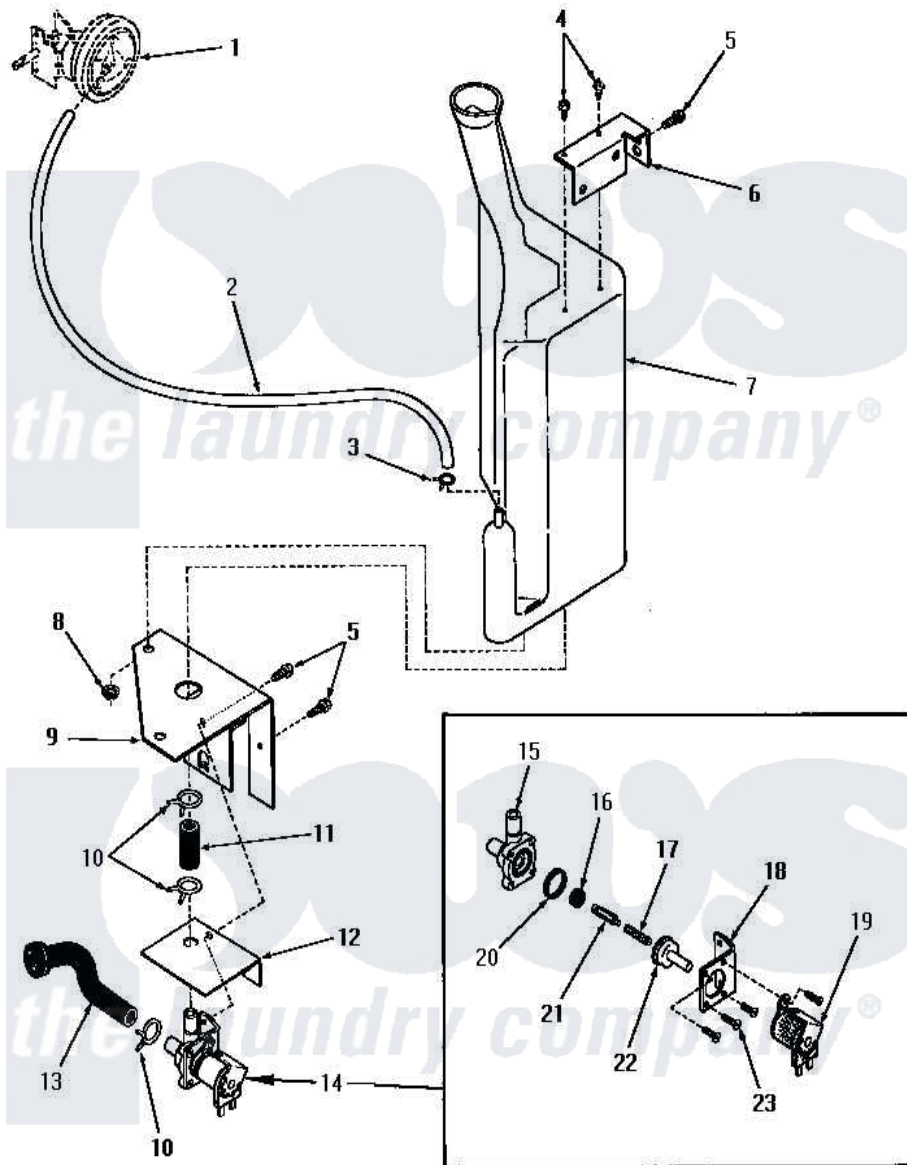

Amana DA9000 22 - RESERVOIR & DRAIN VALVE

Amana [Residential Amana DA9000 Washer Parts](#) Parts Diagram 22 - RESERVOIR & DRAIN VALVE
 Click on the part number to view part

Item	Original Part Number	Replaced By	Status	Part Description
1	Y00000000		Not Available	SEE NOTE PRESSURE SWITCH
2	24444		Not Available	NO LONGER AVAILABLE
3	Y22294	596669		Clamp, Manifold
4	52150	489464		Screw
5	51784		Not Available	SCREW,10B-16 X 1/2 HEX
6	24394		Not Available	UPPER BRACKET
7	24430		Not Available	RESERVOIR
8	24441		Not Available	WIRING DIAGRAM
9	24393		Not Available	LOWER BRACKET
10	80479		Not Available	HOSE CLAMP
11	24440		Not Available	CODE J
12	25044		Not Available	SOLENOID SHIELD
13	24437		Not Available	HOSE
14	24438	68136-47		Shelf Trim
15	24438G		Not Available	BODY
16	24438F		Not Available	SEAL

17	24438C	Not Available	SPRING
18	24438H	Not Available	MOUNTING BRACKET
19	24438A	Not Available	SOLENOID
20	24438E	Not Available	GASKET
21	24438D	Not Available	ARMATURE
22	24438B	Not Available	GUIDE,ARMATURE
23	21561G	Not Available	ROUND HEAD SCREW