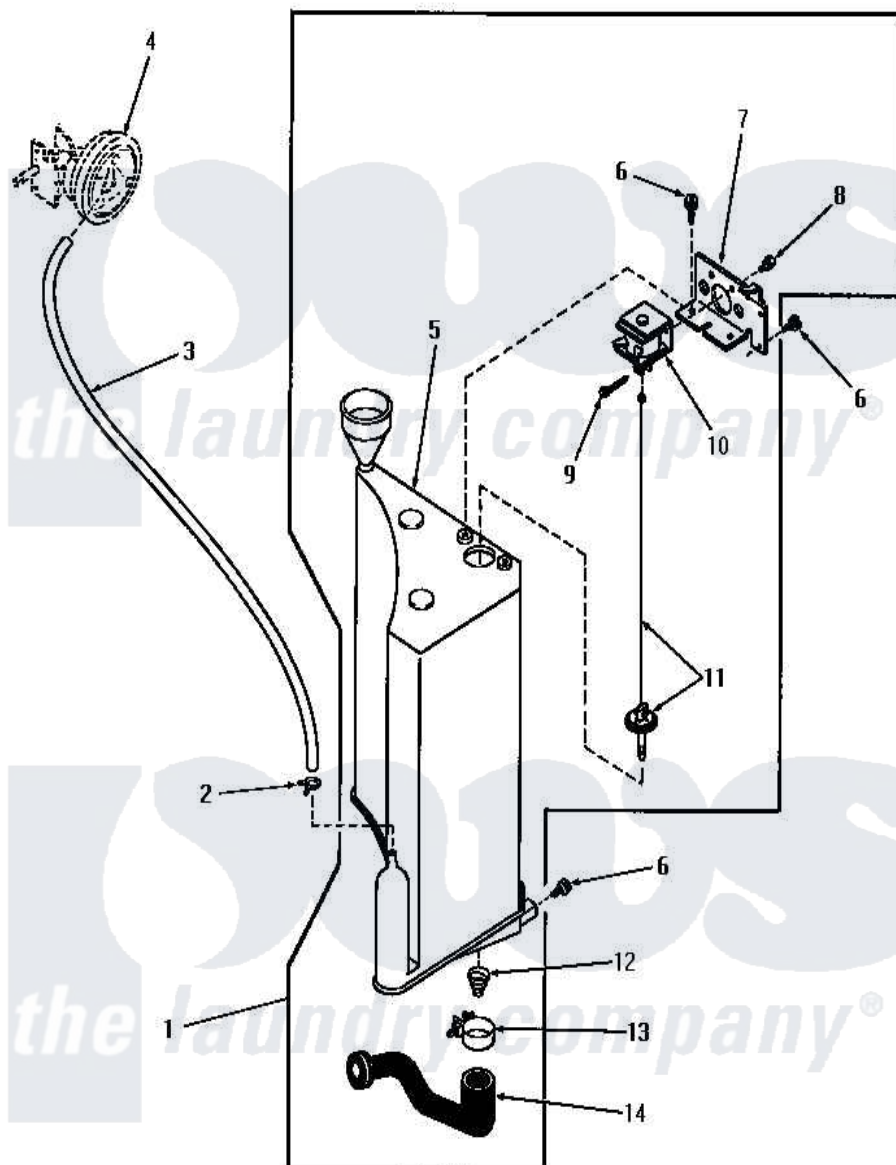

# Amana DA9000 23 - RESERVOIR & DRAIN VALVE

Amana [Residential Amana DA9000 Washer Parts](#) Parts Diagram 23 - RESERVOIR & DRAIN VALVE  
 Click on the part number to view part

Item	Original Part Number	Replaced By	Status	Part Description
1	<a href="#">26003</a>			Assembly, Pressure Tank-Com
2	Y22294	<a href="#">596669</a>		Clamp, Manifold
3	24444		Not Available	NO LONGER AVAILABLE
4	Y00000000		Not Available	SEE NOTE PRESSURE SWITCH
5	25993		Not Available	RESERVOIR
6	51784		Not Available	SCREW,10B-16 X 1/2 HEX
7	Y26000		Not Available	BRACKET
8	<a href="#">Y03950</a>			Screw, 10-32 x 5/16 Sems
9	<a href="#">20248</a>			Pin, Cotter
10	25999		Not Available	SOLENOID,DRAIN VALVE
11	<a href="#">26244</a>			Assembly, Plunger-Drain Val
12	25997		Not Available	SPRING,DRAIN VALVE
13	20824		Not Available	HOSE CLAMP
14	<a href="#">25998</a>			Hose, Drain-Pressure Ta