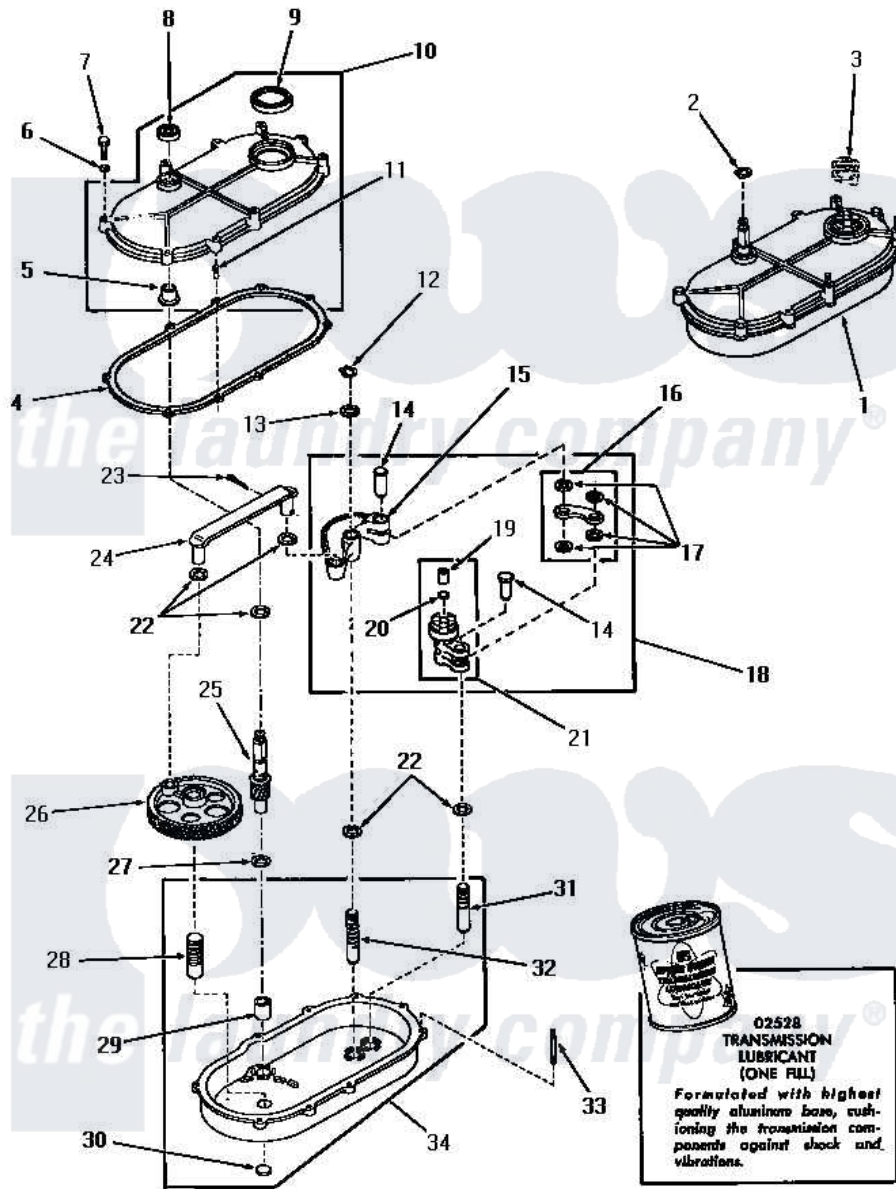

Amana DA9000 24 - TRANSMISSION ASSY

Amana [Residential Amana DA9000 Washer Parts](#) Parts Diagram 24 - TRANSMISSION ASSY
 Click on the part number to view part

Item	Original Part Number	Replaced By	Status	Part Description
1	23828			Assembly, Transmission
2	23751			Ring, Retaining
3	Y00000000		Not Available	SEE NOTE SHIFT CLUTCH
4	20059			Gasket
5	20082			Bearing
6	03189			LoCkwasher, 1/4 Std-C P
7	20257		Not Available	SCREW, 1/4-20 X 1-1/4 H
8	20200			Seal
9	20199			Seal
10	20216		Not Available	ASSY, TRANSMISSION COVE
11	20197		Not Available	DOWEL PIN
12	23751			Ring, Retaining
13	20212	35092		Washer, 3628id X 1.00 X .056
14	01690			Pin, Link
15	05005	05005P		Assembly
16	Y04999		Not Available	LINK

17	20212	35092	Washer, 3628id X 1.00 X .056
18	20220		Assembly, Rocker Arm
19	01711	Not Available	BEARING
20	Y02479		Disc, Expansion
21	20219	30927P	Assembly Clutch Arm
22	01791		Washer, .626 X 1.125 X1
23	02578		Pin, Cotter
24	03969	03969P	Rod Connecting
25	23645		Pinion
26	02175	Not Available	GEAR,CRANK
27	20198	41813	Csa 20198 20 4w 19 Deg Cc
28	03477	Not Available	PIN
29	01993		Bearing, 7/8odx5/8id
30	Y02769		Disc
31	01688	Not Available	PIN
32	24817	Not Available	PIN,ROCKER ARM
33	20155	Not Available	STUD,DOUBLE END 1/4-20
34	23927	Not Available	ASSY,TRANSMISSION xREPLACE
NI	02528	02528P	Grease Transmission Mobil 209