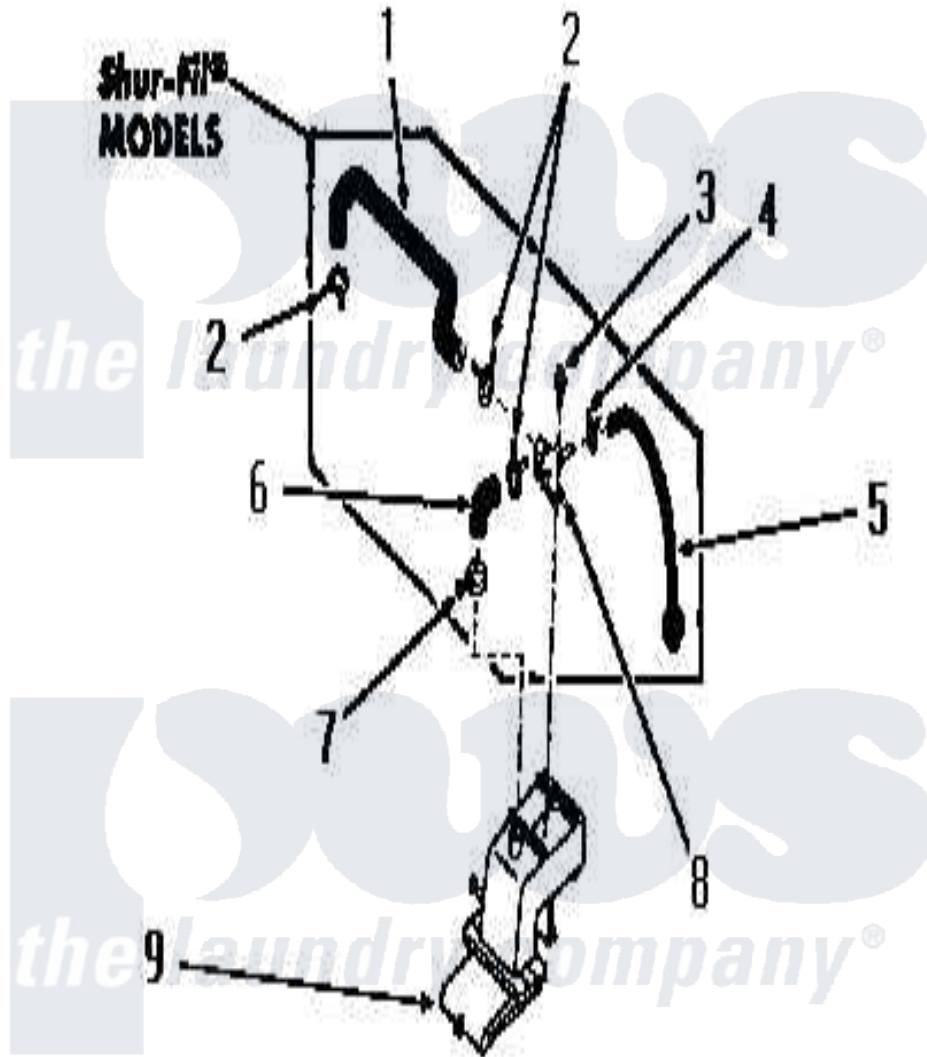

Amana DA9000 25 - WATER INLET & FILLER HOSE

Amana [Residential Amana DA9000 Washer Parts](#) Parts Diagram 25 - WATER INLET & FILLER HOSE
 Click on the part number to view part

Item	Original Part Number	Replaced By	Status	Part Description
"	NOTE:		Not Available	USE ON AUTOMATIC WASHERS, WITH REVERSING MOTORS, THAT ARE LOCATED IN AREAS WHERE LOW VOLTAGE EXISTS. THIS KIT WILL HELP ELIMINATE MOTOR BURN OUTS.
1	24445		Not Available	FILLER HOSE
2	80479		Not Available	HOSE CLAMP
3	23628	489464		Screw
4	Y22294	596669		Clamp, Manifold
5	24439	204439		Screw And Fastener Assembly
6	24432		Not Available	FILLER ELBOW HOSE
7	25988	596669		Clamp, Manifold
8	24275		Not Available	TEE, INLET x REPLACE
9	23366		Not Available	ASSY, WATER INLET