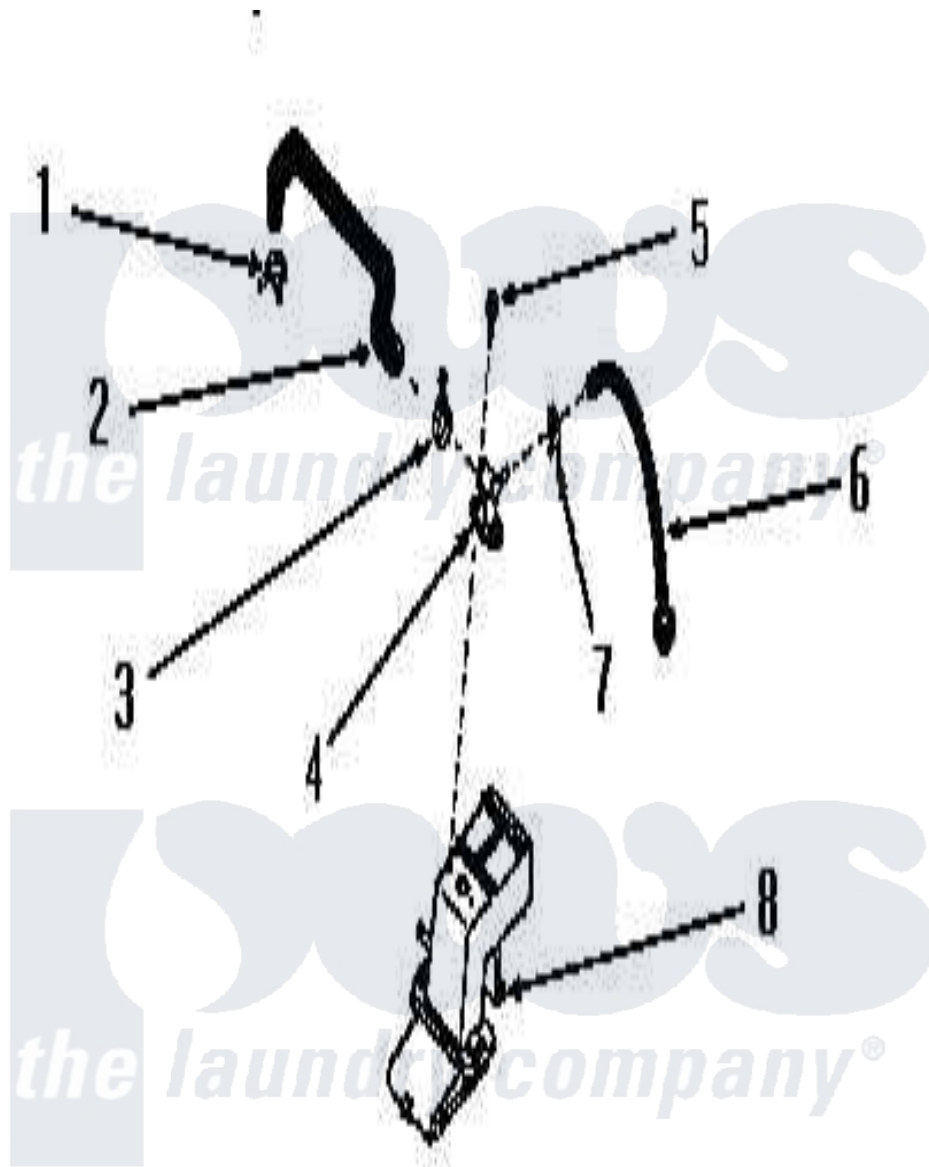

# Amana DA9000 26 - WATER INLET & FILLER HOSE

Amana [Residential Amana DA9000 Washer Parts](#) Parts Diagram 26 - WATER INLET & FILLER HOSE  
 Click on the part number to view part

Item	Original Part Number	Replaced By	Status	Part Description
1	80479		Not Available	HOSE CLAMP
2	24445		Not Available	FILLER HOSE
3	25988	<a href="#">596669</a>		Clamp, Manifold
4	<a href="#">25952</a>			Tee, Inlet
5	23628	<a href="#">489464</a>		Screw
6	24439	<a href="#">204439</a>		Screw And Fstner Assembly
7	Y22294	<a href="#">596669</a>		Clamp, Manifold
8	<a href="#">25955</a>			Assembly, Water Inlet