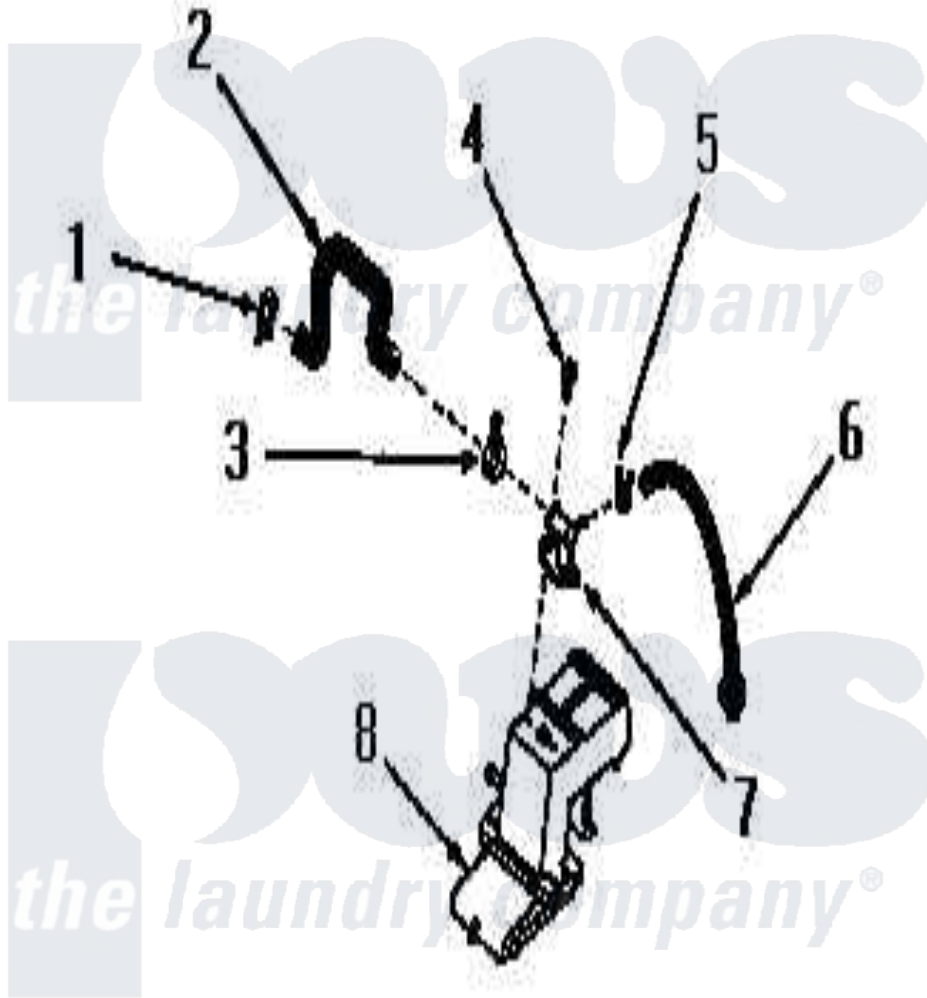

Amana DA9000 27 - WATER INLET & FILLER HOSE

Amana [Residential Amana DA9000 Washer Parts](#) Parts Diagram 27 - WATER INLET & FILLER HOSE
Click on the part number to view part

Item	Original Part Number	Replaced By	Status	Part Description
1	80479		Not Available	HOSE CLAMP
2	25821			Hose, Filler
3	25988	596669		Clamp, Manifold
4	23628	489464		Screw
5	Y22294	596669		Clamp, Manifold
6	24439	204439		Screw And Fstner Assembly
7	25952			Tee, Inlet
8	25955			Assembly, Water Inlet