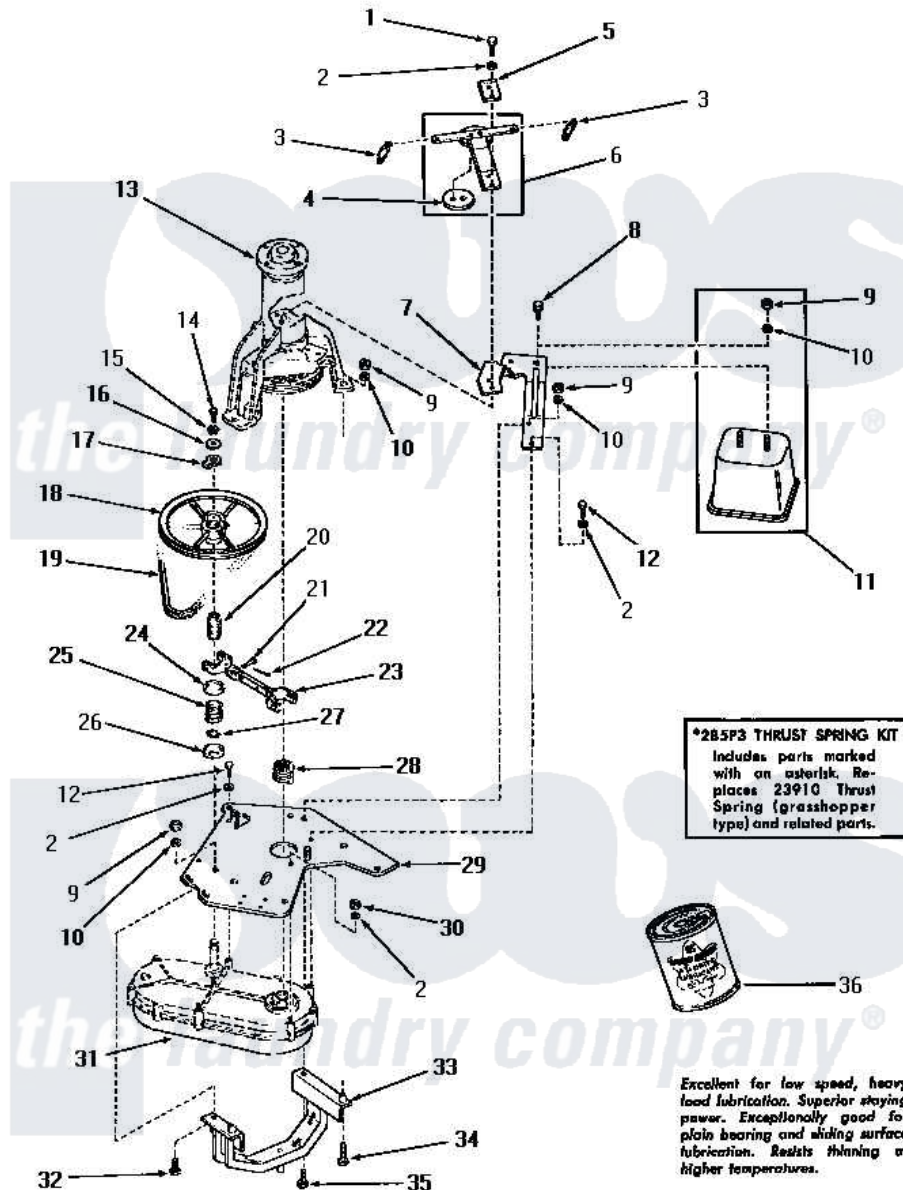

Amana DA9000 28 - XOUNTERBALANCE WEIGHT, BRKT & MTG PLATE

Amana Residential Amana DA9000 Washer Parts Parts Diagram 28 - XOUNTERBALANCE WEIGHT, BRKT & MTG PLATE

Click on the part number to view part

Item	Original Part Number	Replaced By	Status	Part Description
1	24233		Not Available	SCREW,CAP-1/4-20 X 3/4
2	03189			LoCkwasher, 1/4 Std-C P
3	23632			Spring
4	20453		Not Available	DISC,FRICTION
5	22614			Plate, Support
6	20168			Assembly, Snubber
7	25139		Not Available	BRACKET
8	23928		Not Available	CAP SCREW AND LOCKWASHER
9	20274	62739		Nut, Lock
10	20277			Lockwasher, 3/8 Std X 3
11	25230		Not Available	COUNTERBALANCE WEIGHT
12	20264			Screw, 1/4-20 X 2 HeX H
13	Y00000000		Not Available	SEE NOTE MAIN BEARING
14	02422			Screw, 1/4-20 X 1/2 HeX
15	02431			Lockwasher, 1/4 Ext Shk

16	23716	Not Available	WASHER
17	23643		Pulley Stop
18	23773	Not Available	ASSY,PULLEY-TRANSMISSI
19	23758		Belt
20	23644		Hub
21	23718	Not Available	PIN,SHIFTER
22	20248		Pin, Cotter
23	23732		Assembly, Shifter Fork
24	26610		Retainer, Spring-Upper
25	26609		Spring
26	26611	Not Available	RETAINER,SPRING-LOWER
27	23751		Ring, Retaining
28	23647		Jaw
29	24749	Not Available	MOUNTING PLATE
30	20275	27001225	Nut, Jam Mid Lock 1/4-20
31	Y00000000	Not Available	SEE NOTE TRANSMISSION ASSEMBLY
32	22687	Not Available	SCREW
33	22702	Not Available	ASSY,YOKE & SLEEVE
34	Y22688	Not Available	SCREW,CAP-3/8-16X1-1/4
35	20255	Not Available	SCREW,3/8-16 X 1 HEX H
NI	03200		A-D Drive Lubricant
"	285P3	23911	Kit Spring