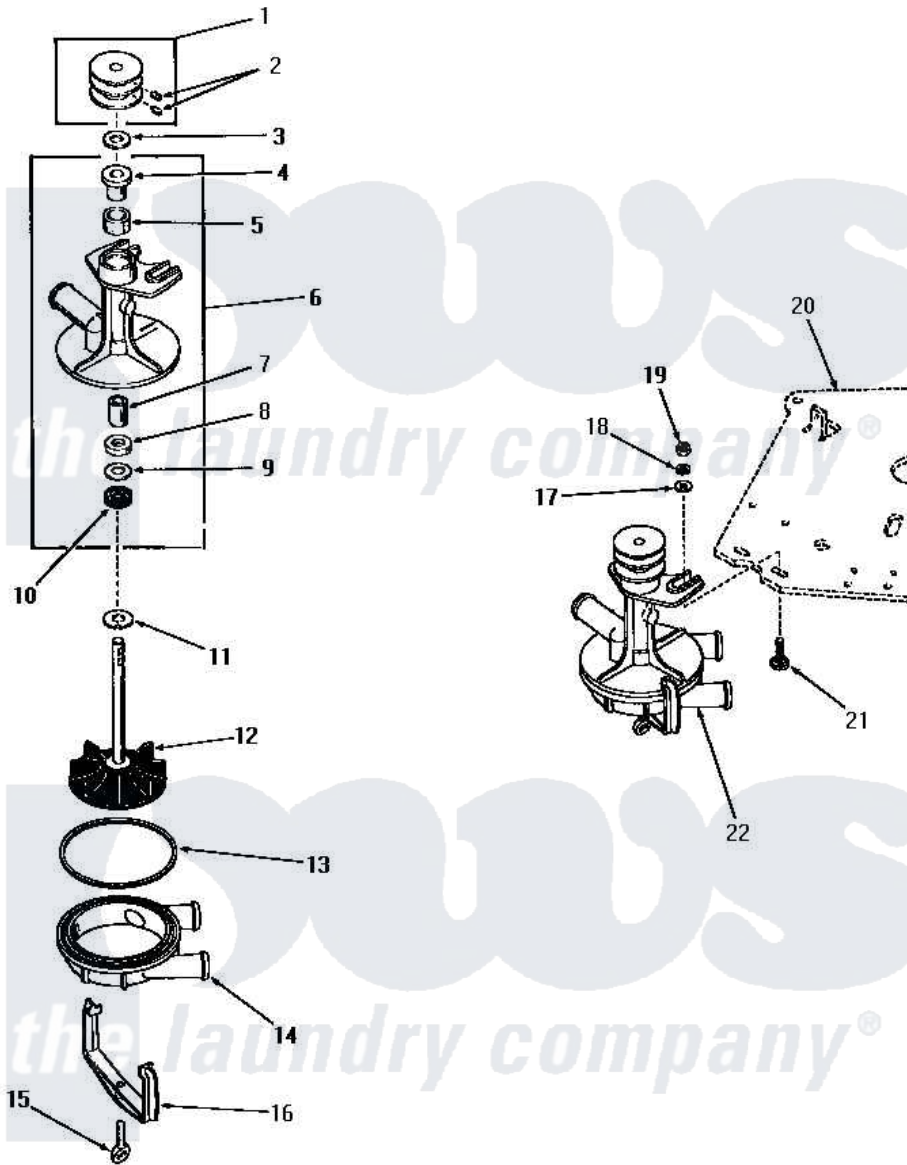

Amana DA9011 01 - 23907 & 24304 PUMP ASSEMBLIES

23907 AND 24304 PUMP ASSEMBLIES

Amana [Residential Amana DA9011 Washer Parts](#) Parts Diagram 01 - 23907 & 24304 PUMP ASSEMBLIES
 Click on the part number to view part

Item	Original Part Number	Replaced By	Status	Part Description
1	23902		Not Available	ASSY,PULLEY
2	23960		Not Available	SCREW,1/4-20 X5/16 HEX
3	23897		Not Available	WASHER,.566IDX1.00ODX1
4	23882		Not Available	BEARING
5	26478			Wick
6	23901		Not Available	ASSY,PUMP BODY
7	23883		Not Available	BEARING
8	23885		Not Available	WASHER,8/16IDX1.00ODX.
9	23887		Not Available	WASHER,37/64IDX63/64OD
10	23900			Seal
11	23886		Not Available	WASHER,.578IDX1.25ODX1
12	23898			Assembly, Impeller
13	23892		Not Available	GASKET
14	23877		Not Available	BOTTOM,PUMP
15	20161			Screw, 5/16-18 X 1-1/16
16	23879			Clamp, Pump

17	20176		Washer, .2656 ID x 9/16 OD
18	03189		LoCkwasher, 1/4 Std-C P
19	20275	27001225	Nut, Jam Mid Lock 1/4-20
20	Y00000000	Not Available	SEE NOTE MOUNTING PLATE
21	24390		Bolt
22	23907	Not Available	ASSY,PUMP
NI	211P3		Kit, Pump Repair