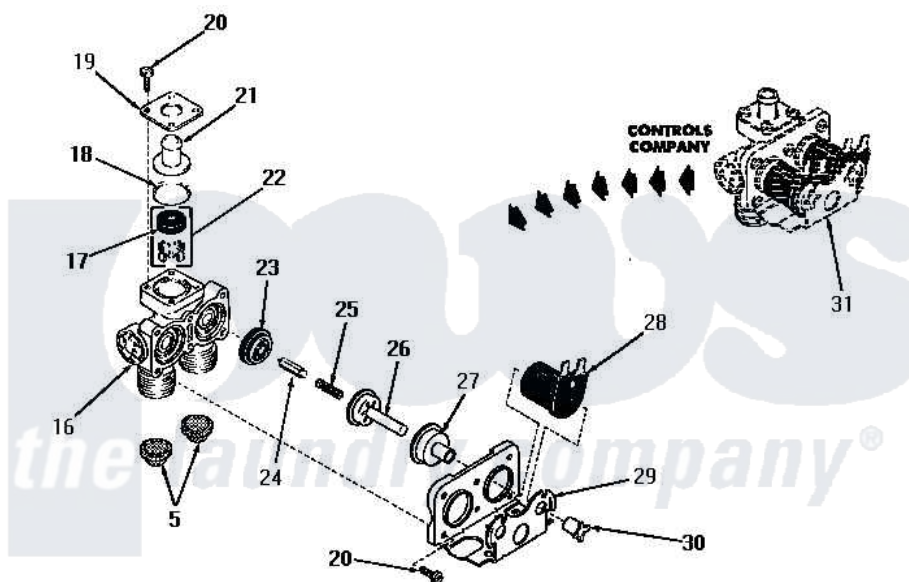

Amana DA9011 02 - 24596 & 24597 MIXING VALVE ASSEMBLIES

24596 and 24597 MIXING VALVE ASSEMBLIES

Amana [Residential Amana DA9011 Washer Parts](#) Parts Diagram 02 - 24596 & 24597 MIXING VALVE ASSEMBLIES
 Click on the part number to view part

Item	Original Part Number	Replaced By	Status	Part Description
1	20678		Not Available	BODY, VALVE
2	23224G		Not Available	DIFFUSER
3	21187C		Not Available	REGULATOR, FLOW
4	21561D		Not Available	PLUG
5	20181-0		Not Available	INLET SCREEN
6	23224F		Not Available	DIAPHRAGM
7	23224D			Armature
8	23224E		Not Available	SPRING
9	23224B		Not Available	GUIDE
10	21561E		Not Available	MOUNTING BRACKET
11	21561G		Not Available	ROUND HEAD SCREW
12	21714A		Not Available	SOLENOID
13	Y00000000		Not Available	SEE NOTE MIXING VALVE ASSEMBLY
14	20241	EZ20241		20 x 24 x 1 Filter 1 Metal Side
15	20290	Y013783		Washer, Inlet Hose
16	24596Q		Not Available	VALVE BODY

17	Y00000000	Not Available	SEE NOTE INSTALL WITH CONCAVE SURFACE DOWN TOWARD VALVE BODY
18	24596L	Not Available	OUTLET FITTING GASKET
19	24596N	Not Available	OUTLET FITTING PLATE
20	24596P	Not Available	SCREW
21	24596M	Not Available	OUTLET FITTING
22	24596J	Not Available	REGULATOR, FLOW
23	24596H	Not Available	DIAPHRAGM
24	24596G	Not Available	ARMATURE
25	24596F	Not Available	SPRING
26	24596E	Not Available	GUIDE
27	24596D	Not Available	GUIDE SLEEVE
28	24596A	Not Available	SOLENOID
29	24596C	Not Available	MOUNTING BRACKET
30	24596B	Not Available	SOLENOID SLEEVE
31	Y00000000	Not Available	SEE NOTE MIXING VALVE ASSEMBLY