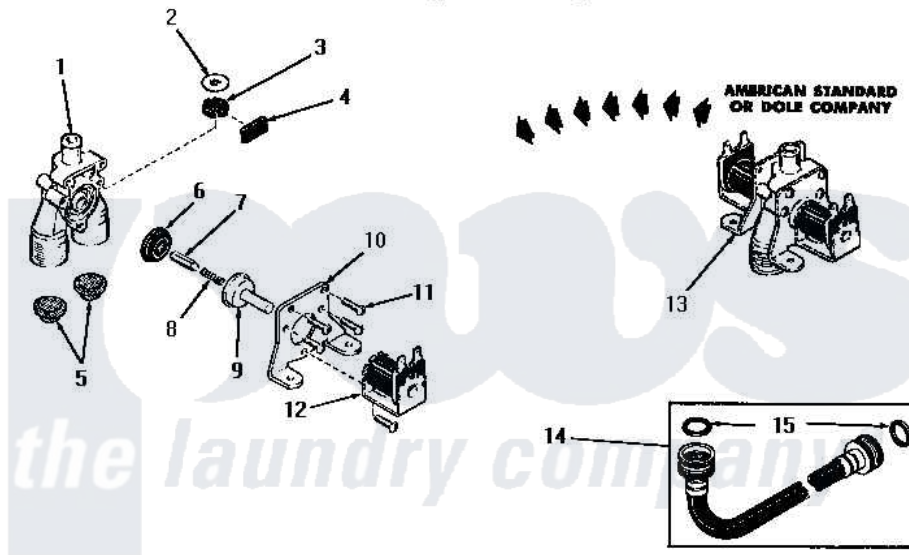

Amana DA9011 02 - 24596 & 24597 MIXING VALVE ASSEMBLIES

24596 and 24597 MIXING VALVE ASSEMBLIES

Amana [Residential Amana DA9011 Washer Parts](#) Parts Diagram 02 - 24596 & 24597 MIXING VALVE ASSEMBLIES
 Click on the part number to view part

Item	Original Part Number	Replaced By	Status	Part Description
1	20678		Not Available	BODY, VALVE
2	23224G		Not Available	DIFFUSER
3	21187C		Not Available	REGULATOR, FLOW
4	21561D		Not Available	PLUG
5	20181-0		Not Available	INLET SCREEN
6	23224F		Not Available	DIAPHRAGM
7	23224D			Armature
8	23224E		Not Available	SPRING
9	23224B		Not Available	GUIDE
10	21561E		Not Available	MOUNTING BRACKET
11	21561G		Not Available	ROUND HEAD SCREW
12	21714A		Not Available	SOLENOID
13	Y00000000		Not Available	SEE NOTE MIXING VALVE ASSEMBLY
14	20241	EZ20241		20 x 24 x 1 Filter 1 Metal Side
15	20290	Y013783		Washer, Inlet Hose
16	24596Q		Not Available	VALVE BODY

17	Y00000000	Not Available	SEE NOTE INSTALL WITH CONCAVE SURFACE DOWN TOWARD VALVE BODY
18	24596L	Not Available	OUTLET FITTING GASKET
19	24596N	Not Available	OUTLET FITTING PLATE
20	24596P	Not Available	SCREW
21	24596M	Not Available	OUTLET FITTING
22	24596J	Not Available	REGULATOR, FLOW
23	24596H	Not Available	DIAPHRAGM
24	24596G	Not Available	ARMATURE
25	24596F	Not Available	SPRING
26	24596E	Not Available	GUIDE
27	24596D	Not Available	GUIDE SLEEVE
28	24596A	Not Available	SOLENOID
29	24596C	Not Available	MOUNTING BRACKET
30	24596B	Not Available	SOLENOID SLEEVE
31	Y00000000	Not Available	SEE NOTE MIXING VALVE ASSEMBLY