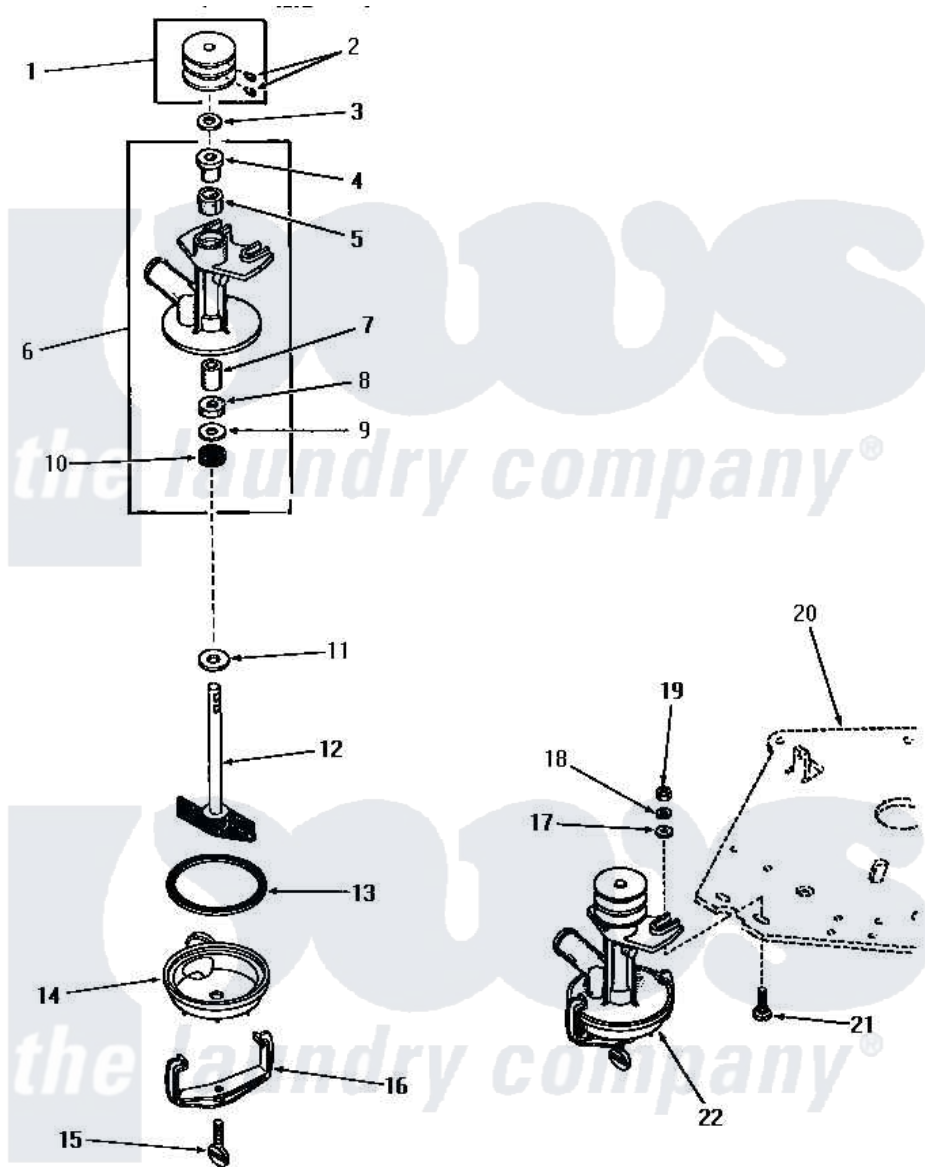

Amana DA9011 03 - 25178 PUMP ASSY

25178 PUMP ASSEMBLY

Amana [Residential Amana DA9011 Washer Parts](#) Parts Diagram 03 - 25178 PUMP ASSY
 Click on the part number to view part

Item	Original Part Number	Replaced By	Status	Part Description
1	23770		Not Available	ASSY,PULLEY
2	02771			Screw, 1/4-20 x 3/8 Hex S
3	20098			Washer, .440idx7/8odx1/
4	20072			Bearing
5	26479			Wick
6	20763		Not Available	PUMP BODY
7	20071			Bearing
8	20094			Packing Material
9	20093			Washer, 29/64 ID x 63/64 OD
10	20095			Seal
11	20099			Washer, .440idx1.125odx
12	04372		Not Available	ASSY,IMPELLER
13	20097		Not Available	GASKET
14	04316		Not Available	BOTTOM,PUMP
15	20161			Screw, 5/16-18 X 1-1/16
16	20066			Clamp, Pump

17	20176		Washer, .2656 ID x 9/16 OD
18	03189		LoCkwasher, 1/4 Std-C P
19	20275	27001225	Nut, Jam Mid Lock 1/4-20
20	Y00000000	Not Available	SEE NOTE MOUNTING PLATE
21	24390		Bolt
22	25178	Not Available	ASSY,PUMP
NI	131P3		Kit, Pump Kt85