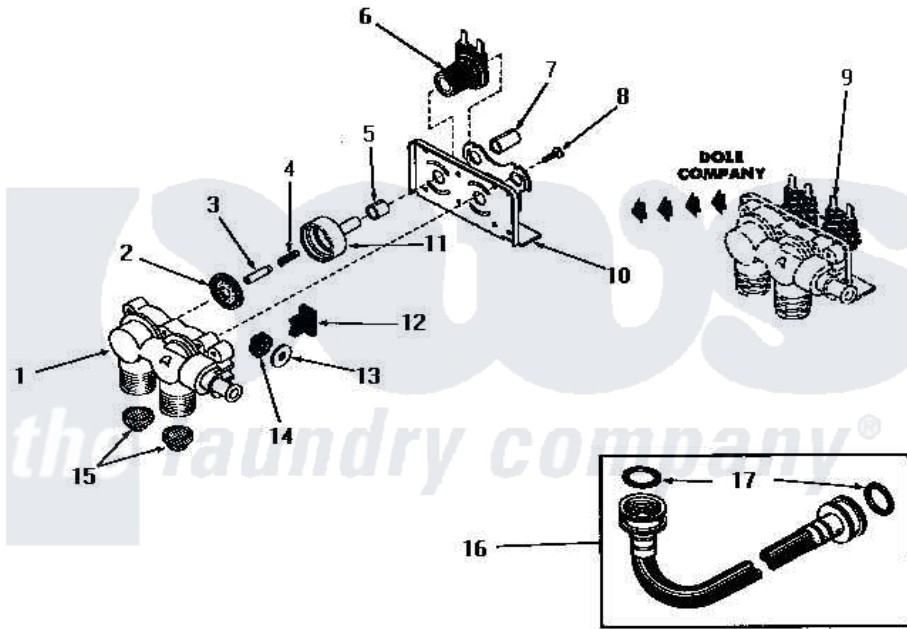

Amana DA9011 04 - 25832 & 25833 MIXING VALVE ASSEMBLIES

25832 and 25833 MIXING VALVE ASSEMBLIES

Amana [Residential Amana DA9011 Washer Parts](#) Parts Diagram 04 - 25832 & 25833 MIXING VALVE ASSEMBLIES

[Click on the part number to view part](#)

Item	Original Part Number	Replaced By	Status	Part Description
1	24125			Body, Valve
2	24134		Not Available	DIAPHRAGM
3	24132		Not Available	ARMATURE
4	24131		Not Available	SPRING
5	24129		Not Available	SLEEVE, SHORT
6	24126	33930		Valve, Mixing
7	24128		Not Available	SLEEVE, LONG
8	25817C		Not Available	SCREW
9	Y00000000		Not Available	SEE NOTE MIXING VALVE ASSEMBLY
10	Y24127		Not Available	MOUNTING BRACKET
11	24130			Guide, Armature
12	Y24135		Not Available	PLUG, FLOW REGULATOR
13	23224G		Not Available	DIFFUSER
14	21187C		Not Available	REGULATOR, FLOW
15	24122	22002960		Strainer, Washer Inlet
16	20241	EZ20241		20 x 24 x 1 Filter 1 Metal Side

17	20290	Y013783	Washer, Inlet Hose
18	Y24124	Not Available	VALVE BODY
19	25817K	Not Available	DIAPHRAGM
20	25817H	Not Available	ARMATURE
21	25817F	Not Available	ARMATURE GUIDE
22	25817D	Not Available	SLEEVE ADAPTER
23	24596A	Not Available	SOLENOID
24	25817M	Not Available	SOLENOID PLUG
25	25817G	Not Available	SPRING
26	25817E	Not Available	SLEEVE, GUIDE xREPLACE
27	25817B	Not Available	MOUNTING BRACKET
28	Y00000000	Not Available	SEE NOTE MIXING VALVE ASSEMBLY