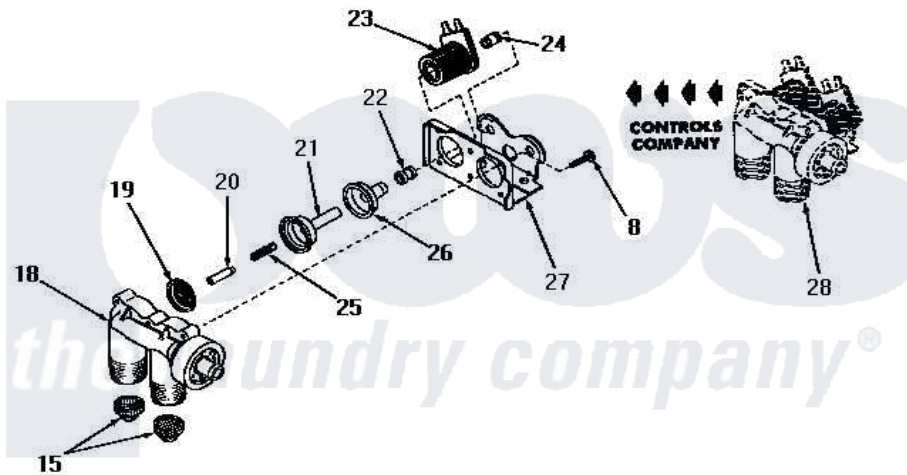

Amana DA9011 04 - 25832 & 25833 MIXING VALVE ASSEMBLIES

25832 and 25833 MIXING VALVE ASSEMBLIES

Amana [Residential Amana DA9011 Washer Parts](#) Parts Diagram 04 - 25832 & 25833 MIXING VALVE ASSEMBLIES

[Click on the part number to view part](#)

Item	Original Part Number	Replaced By	Status	Part Description
1	24125			Body, Valve
2	24134		Not Available	DIAPHRAGM
3	24132		Not Available	ARMATURE
4	24131		Not Available	SPRING
5	24129		Not Available	SLEEVE, SHORT
6	24126	33930		Valve, Mixing
7	24128		Not Available	SLEEVE, LONG
8	25817C		Not Available	SCREW
9	Y00000000		Not Available	SEE NOTE MIXING VALVE ASSEMBLY
10	Y24127		Not Available	MOUNTING BRACKET
11	24130			Guide, Armature
12	Y24135		Not Available	PLUG, FLOW REGULATOR
13	23224G		Not Available	DIFFUSER
14	21187C		Not Available	REGULATOR, FLOW
15	24122	22002960		Strainer, Washer Inlet
16	20241	EZ20241		20 x 24 x 1 Filter 1 Metal Side

17	20290	Y013783	Washer, Inlet Hose
18	Y24124	Not Available	VALVE BODY
19	25817K	Not Available	DIAPHRAGM
20	25817H	Not Available	ARMATURE
21	25817F	Not Available	ARMATURE GUIDE
22	25817D	Not Available	SLEEVE ADAPTER
23	24596A	Not Available	SOLENOID
24	25817M	Not Available	SOLENOID PLUG
25	25817G	Not Available	SPRING
26	25817E	Not Available	SLEEVE, GUIDE xREPLACE
27	25817B	Not Available	MOUNTING BRACKET
28	Y00000000	Not Available	SEE NOTE MIXING VALVE ASSEMBLY