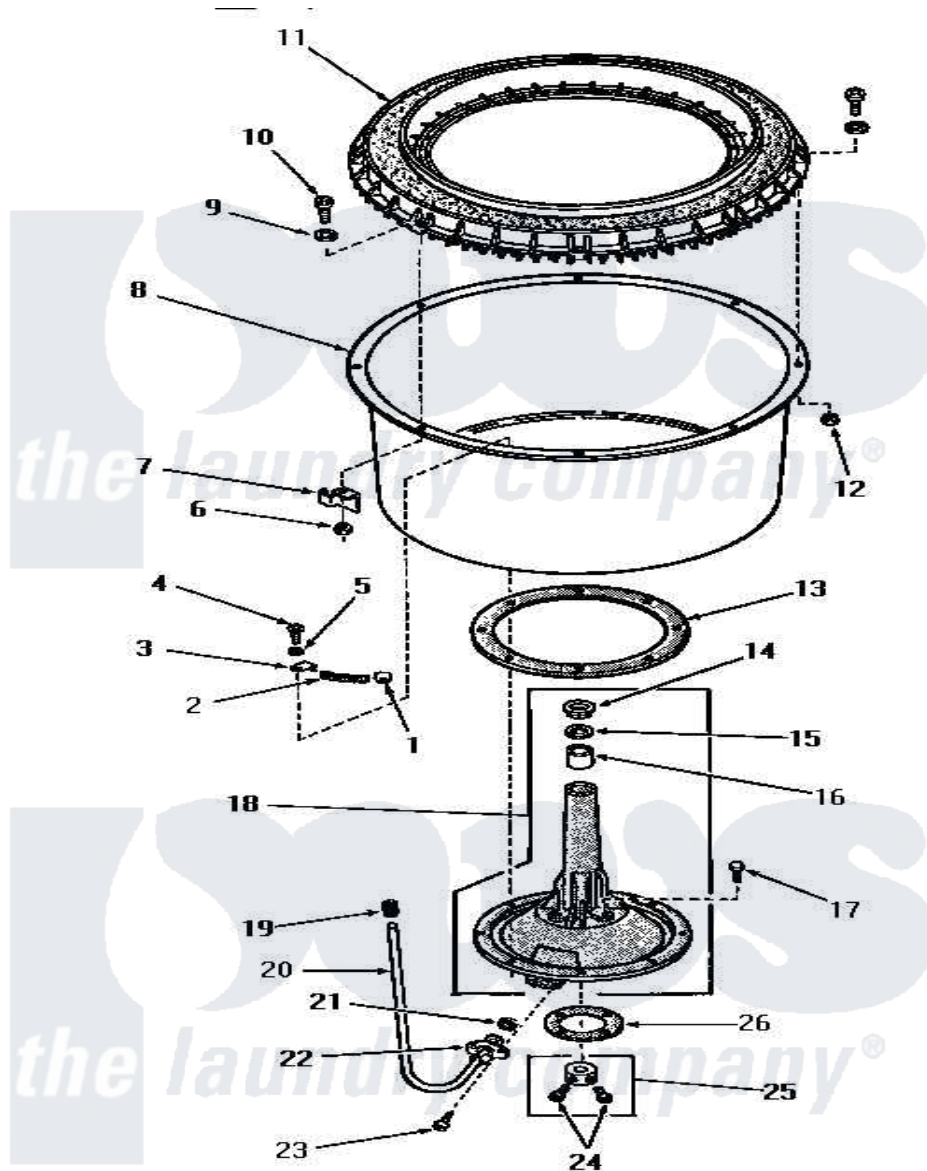

Amana DA9011 06 - AGITATOR POST & SPIN TUB

AGITATOR POST AND SPIN TUB

Amana [Residential Amana DA9011 Washer Parts](#) Parts Diagram 06 - AGITATOR POST & SPIN TUB
 Click on the part number to view part

Item	Original Part Number	Replaced By	Status	Part Description
1	22446			Clip
2	22144			Spring
3	22447			Clip
4	20260			Screw, 5/16-18 X 3/4 RD
5	20121		Not Available	GASKET
6	26678			Nut, Self-Locking
7	22025			Bracket
8	22382		Not Available	TUB,SPIN
9	25100			Washer, 17/64 ID x 1/2 OD
10	25251	EZ25251		25 x 25 x 1 Filter 1 Metal Side
11	24931		Not Available	BALANCE RING
12	25250			Nut, 1/4-20 Hex Nylock
13	20122			Gasket
14	23685			Bearing
15	23684			Seal
16	23686			Bearing

17	20261		Screw, Cap
18	23993	Not Available	ASSY,CENTER COLUMN
19	22351		Sleeve
20	22359		Tube, Sediment
21	20110		Gasket
22	26046		Bracket, Sediment Tube
23	20852	Not Available	SCREW,10-24 X 1/2 HEX
24	23481	02422	Screw, 1/4-20 X 1/2 HeX
25	20377		Collar Assembly
26	20120		Gasket
NI	243P3	Not Available	KIT,AGITATOR POST