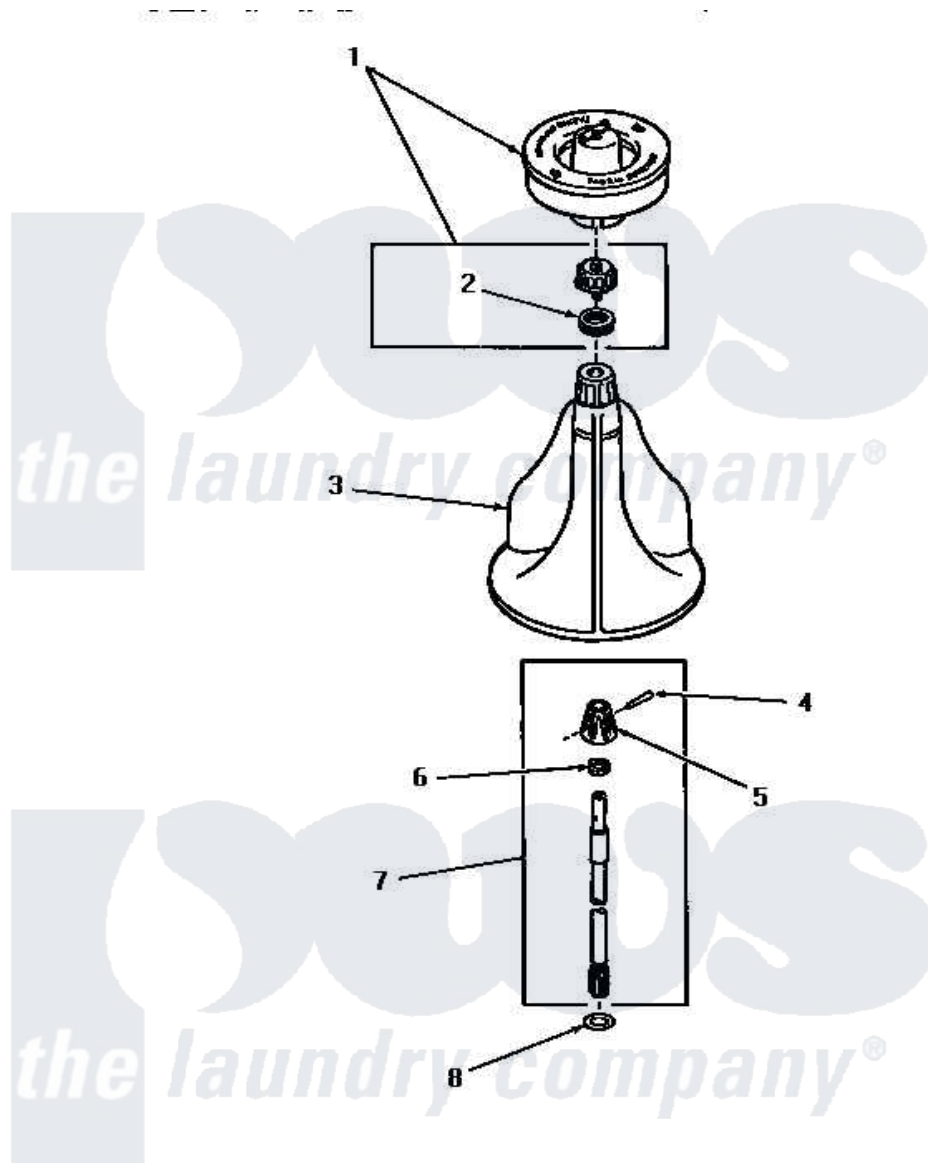

# Amana DA9011 07 - AGITATOR, SHAFT & FABRIC SOFTENER DISP

## AGITATOR, SHAFT AND FABRIC SOFTENER DISPENSER

Amana [Residential Amana DA9011 Washer Parts](#) Parts Diagram 07 - AGITATOR, SHAFT & FABRIC SOFTENER DISP  
 Click on the part number to view part

Item	Original Part Number	Replaced By	Status	Part Description
1	23546		Not Available	ASSY,DISPENSER-FAB-SOF
"	<a href="#">26015</a>			Assembly, Cap And Ring-Agitator
2	<a href="#">20136</a>			Ring
3	<a href="#">26006</a>			Assembly, Agitator
4	<a href="#">20243</a>			Pin, Taper
5	20056		Not Available	BLOCK, DRIVE
6	20057	<a href="#">222T017P01</a>		Washer FIB 21/32 ID X 1156 OD X 1/8
7	21751	<a href="#">21751P</a>		Assyshaft
8	<a href="#">22135</a>			Washer