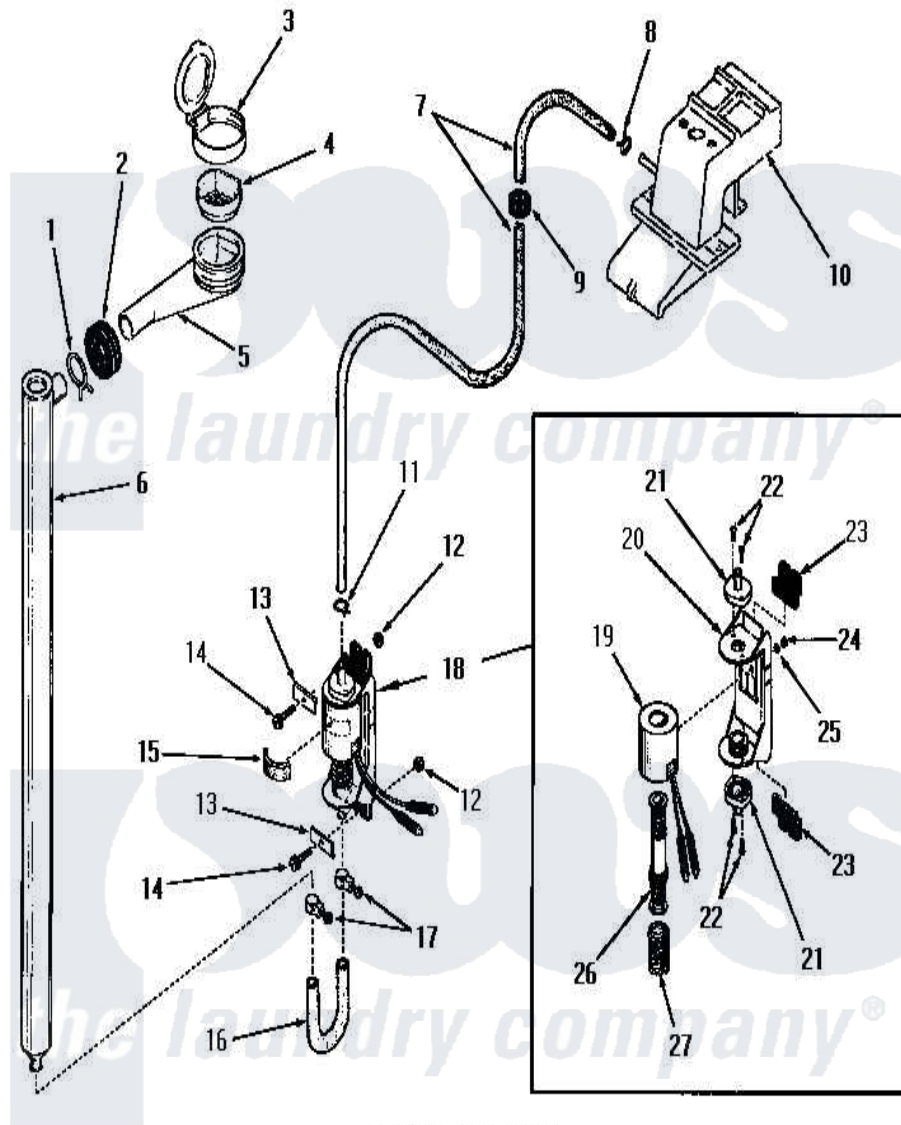

Amana DA9011 08 - BLEACH DISPENSER

BLEACH DISPENSER

Amana [Residential Amana DA9011 Washer Parts](#) Parts Diagram 08 - BLEACH DISPENSER
 Click on the part number to view part

Item	Original Part Number	Replaced By	Status	Part Description
1	Y03640		Not Available	CLAMP
2	20118		Not Available	GROMMET,1982 INV
3	22484		Not Available	BLEACH LID
4	21984			Cover, Dispenser
5	22377		Not Available	DISPENSER xREPLACE
6	22303		Not Available	TUBE,BLEACH
7	22300		Not Available	HOSE
8	23410		Not Available	HOSE CLAMP
9	22299		Not Available	GROMMET
10	Y00000000		Not Available	SEE NOTE WATER INLET
11	22295		Not Available	HOSE CLAMP
12	22001			Nut, 10-24 Nylon Hex BR
13	Y22287		Not Available	BLEACH PUMP BRACKET
14	25989		Not Available	HEX HEAD SCREW
15	25220		Not Available	BUMPER
16	22302		Not Available	HOSE

17	24904	Not Available	CLAMP
18	22337		Pump, Bleach
19	22337B	Not Available	COIL AND FRAME
20	22337A	Not Available	BASE
21	22337E	Not Available	HOSE CONNECTOR
22	51356	Not Available	SCREW,6-32 X 5/16 RD H
23	22337F	Not Available	ISOLATION MOUNT
24	22337G	Not Available	NUT
25	21735	Not Available	LOCKWASHER,No.10 INTSHKP
26	22337C	Not Available	ARMATURE AND VALVE
27	22337D	Not Available	SPRING