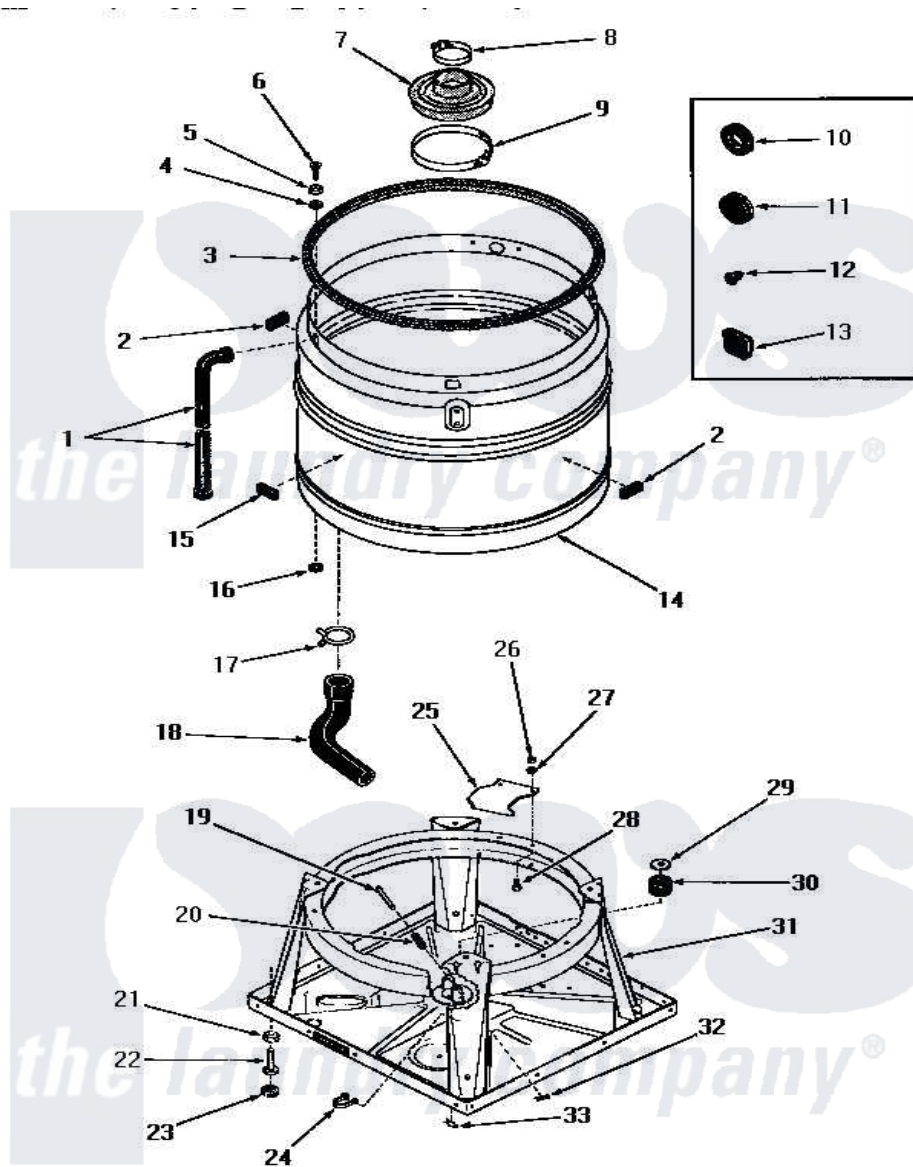

Amana DA9011 09 - BOOT, CHASSIS & DRAIN TUB

BOOT, CHASSIS AND DRAIN TUB

Amana [Residential Amana DA9011 Washer Parts](#) Parts Diagram 09 - BOOT, CHASSIS & DRAIN TUB
 Click on the part number to view part

Item	Original Part Number	Replaced By	Status	Part Description
1	22818		Not Available	HOSE
2	23258			Pad, Bumper
3	21233		Not Available	GASKET
4	20112			Grommet
5	20111			Washer
6	20259		Not Available	SCREW
7	20129		Not Available	BOOT
8	20107			Upper Clamp
9	20108	F200201		Clamp Hose #56
10	20118		Not Available	GROMMET,1982 INV
11	20305	20-305		Sizzle Do Not Ship Ups
12	21393	21-393		Piezo Sounder
13	21651			Grommet
14	26034M		Not Available	ASSY,SPLASH TUB
15	23257		Not Available	PAD,BUMPER
16	20115			Grommet

17	10180		Not Available	CLAMP
18	25112			Hose
19	Y22693		Not Available	HOLD-DOWN PIN
20	Y22690		Not Available	FERRULE
21	Y21899	40038101		Nut, Leg
22	20409	22003428		Leg, Adjustable
23	21749	40016001		Foot, Rubber
24	22837		Not Available	STRAP,WIRE
25	21905			Plate, Snubber
26	20275	27001225		Nut, Jam Mid Lock 1/4-20
27	03189			LoCkwasher, 1/4 Std-C P
28	02422			Screw, 1/4-20 X 1/2 HeX
29	20162		Not Available	SPACER
30	20195		Not Available	GROMMET
31	26028			Assembly, Chassis xReplace
32	Y22689		Not Available	PIN CLIP
33	26012	2-6012		Blower Wheel