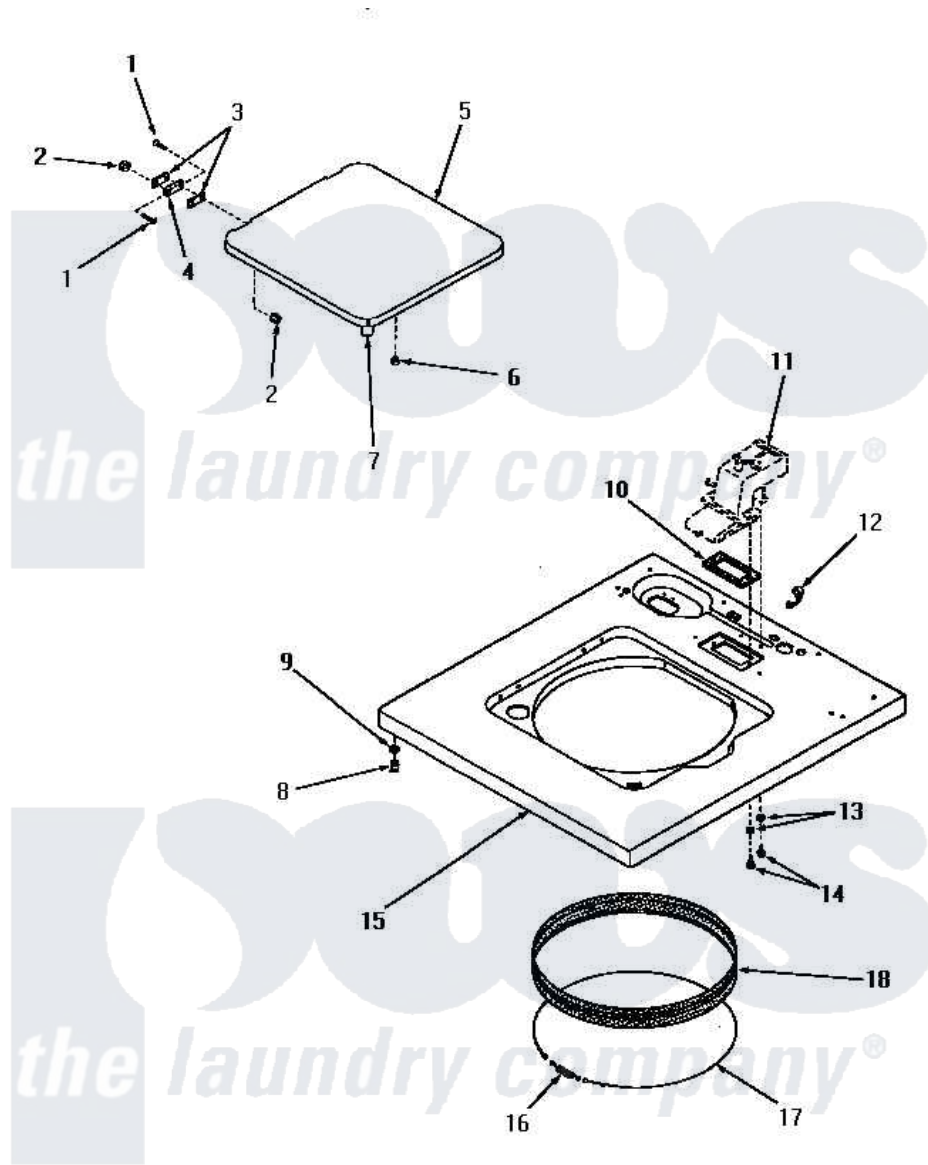

# Amana DA9011 10 - CABINET TOP & LOADING DOOR

## CABINET TOP AND LOADING DOOR

Amana [Residential Amana DA9011 Washer Parts](#) Parts Diagram 10 - CABINET TOP & LOADING DOOR  
 Click on the part number to view part

Item	Original Part Number	Replaced By	Status	Part Description
1	<a href="#">22649</a>			Screw, 8-32 X 13/32 FI
2	<a href="#">21752</a>			Nut, 8-32 Hex BriLock
3	<a href="#">21584</a>			Gasket
4	<a href="#">21583</a>			Hinge
5	22271W		Not Available	LOADING DOOR, WHITE
"	22271A		Not Available	LOADING DOOR, AVOCADO
"	22271H		Not Available	LOADING DOOR, HARVEST GOLD
"	22271C		Not Available	LOADING DOOR, COPPERTONE
6	<a href="#">21176</a>			Bumper
7	25217	<a href="#">R0603504</a>		Actuator, Door Switch
8	23007		Not Available	CAGED NUT
9	24861		Not Available	LOCKWASHER, .448X.789SH
10	23255		Not Available	GASKET
11	Y00000000		Not Available	SEE NOTE WATER INLET
12	21603	<a href="#">211881</a>		Grommet, Cord Part Not Used-

12	<a href="#">21903</a>	<a href="#">211001</a>	Gas Models Only
13	<a href="#">20493</a>		Washer, 11/64 ID x 3/8 OD
14	52150	<a href="#">489464</a>	Screw
15	25830H	Not Available	CABINET TOP, HARVEST GOLD
"	24355C	Not Available	CABINET TOP, COPPERTONE
"	24355H	Not Available	CABINET TOP, HARVEST GOLD
"	24355A	Not Available	CABINET TOP, AVOCADO
"	25830C	Not Available	CABINET TOP, COPPERTONE
"	25830A	Not Available	CABINET TOP, AVOCADO
"	24355W	Not Available	CABINET TOP, W
"	25830W	Not Available	CABINET TOP, WHITE
16	20791	Not Available	SPRING
17	22352	Not Available	RETAINER,WIRE
18	<a href="#">25277</a>		Guard, Rim