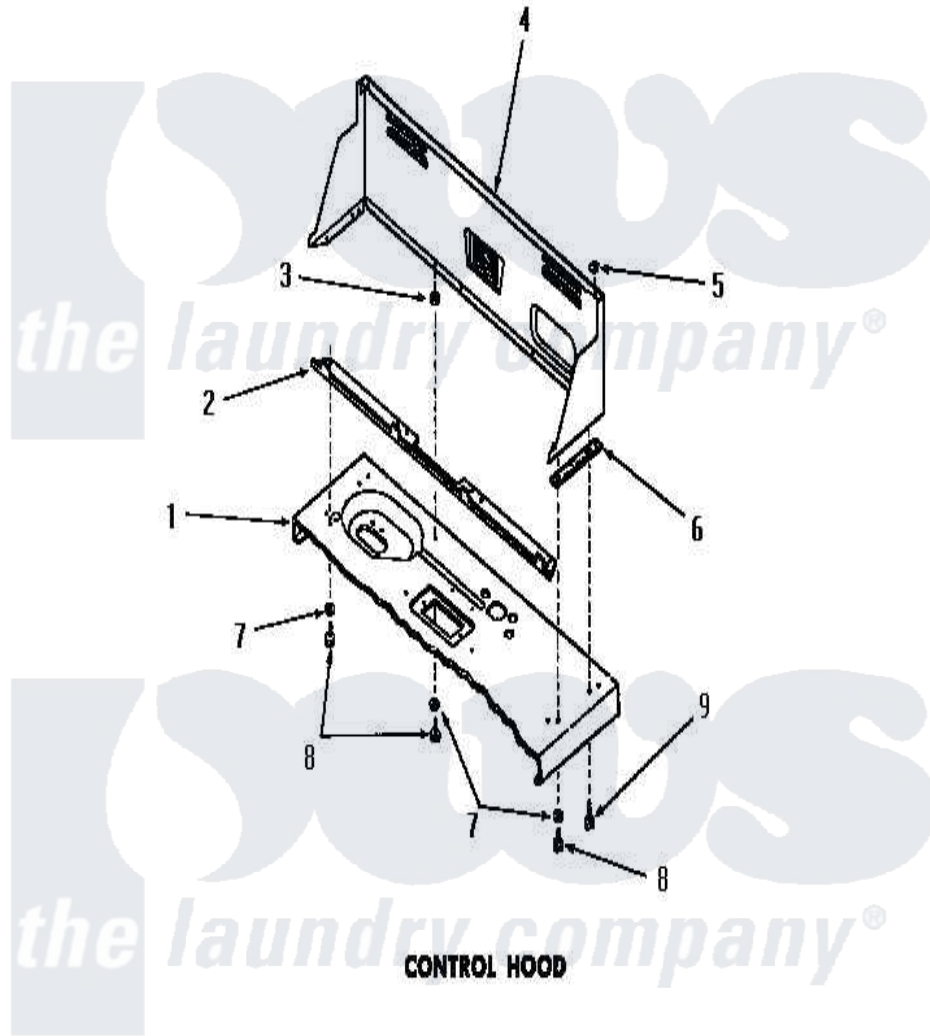

# Amana DA9011 11 - CONTROL HOOD

Amana [Residential Amana DA9011 Washer Parts](#) Parts Diagram 11 - CONTROL HOOD

[Click on the part number to view part](#)

Item	Original Part Number	Replaced By	Status	Part Description
1	Y00000000		Not Available	SEE NOTE CABINET TOP
2	23360		Not Available	ANGLE
3	23425		Not Available	WASHER,7/32IDX7/16ODX.
4	24330W		Not Available	CONTROL HOOD, WHITE
"	24330C		Not Available	CONTROL HOOD, COPPERTONE
"	24330H		Not Available	CONTROL HOOD, HARVEST GOLD
"	24330A		Not Available	CONTROL HOOD, AVOCADO
5	<a href="#">24522</a>			Nut, Speed-8ab-18 C1995
6	23028		Not Available	GASKET,CONTROL BOX END
7	<a href="#">20493</a>			Washer, 11/64 ID x 3/8 OD
8	52150	<a href="#">489464</a>		Screw
9	25724		Not Available	HEX HEAD SCREW