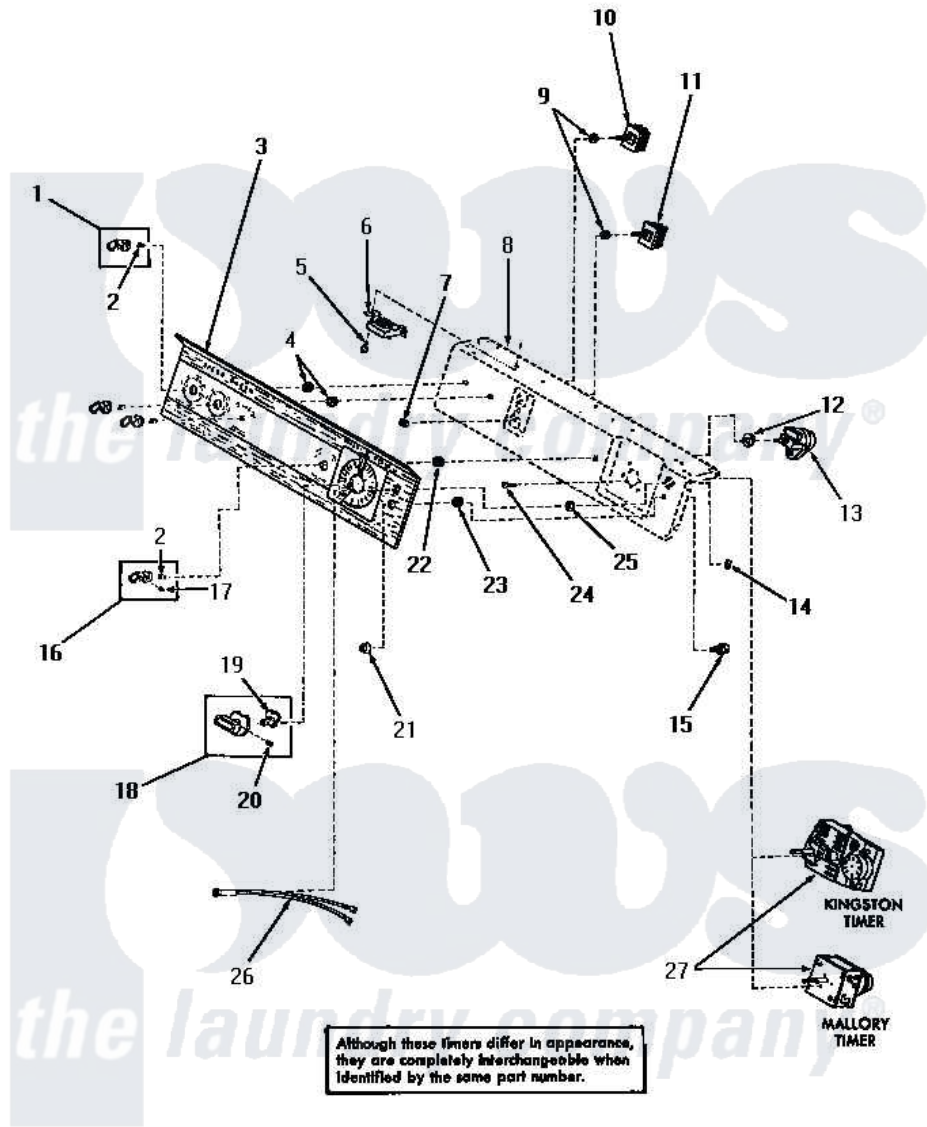

Amana DA9011 12 - CONTROL PANEL & CONTROLS

CONTROL PANEL AND CONTROLS

Amana [Residential Amana DA9011 Washer Parts](#) Parts Diagram 12 - CONTROL PANEL & CONTROLS
 Click on the part number to view part

Item	Original Part Number	Replaced By	Status	Part Description
1	24291			Assembly, Knob
2	23392		Not Available	CLIP FOR 26816 KNOB
3	Y25147		Not Available	CONTROL PANEL
4	24391		Not Available	KNURLED NUT
5	23222	3177991		Screw
6	21975		Not Available	BALLAST
7	24522			Nut, Speed-8ab-18 C1995
8	Y00000000		Not Available	SEE NOTE PANEL SUPPORT PLATE
9	91176			Lockwasher, 3/8 Intshkp
10	24392		Not Available	SWITCH TEMP
11	24431		Not Available	SPEED SWITCH
12	25820		Not Available	LOCKWASHER, 1/2 INT SHK
13	25054		Not Available	TIMER,SOAK
14	25042		Not Available	SPEED NUT
15	23401			Switch
16	25049		Not Available	KNOB,CONTROL

17	Y22579	Not Available	SETSCREW
18	24290	Not Available	ASSY,KNOB-TIMER
19	24283		Indicator, Timer Knob
20	20310	Not Available	SCREW,8-32 X 1/4 HEX S
21	23399	Not Available	SWITCH COLLAR
22	23406	Not Available	KNURLED NUT
23	23400	Not Available	FERRULE
24	70212		Screw, 8-32 X 5/32 RD H
25	25043	Not Available	WASHER
26	25045	Not Available	INDICATOR LIGHT
27	25146	5303281584	Screw