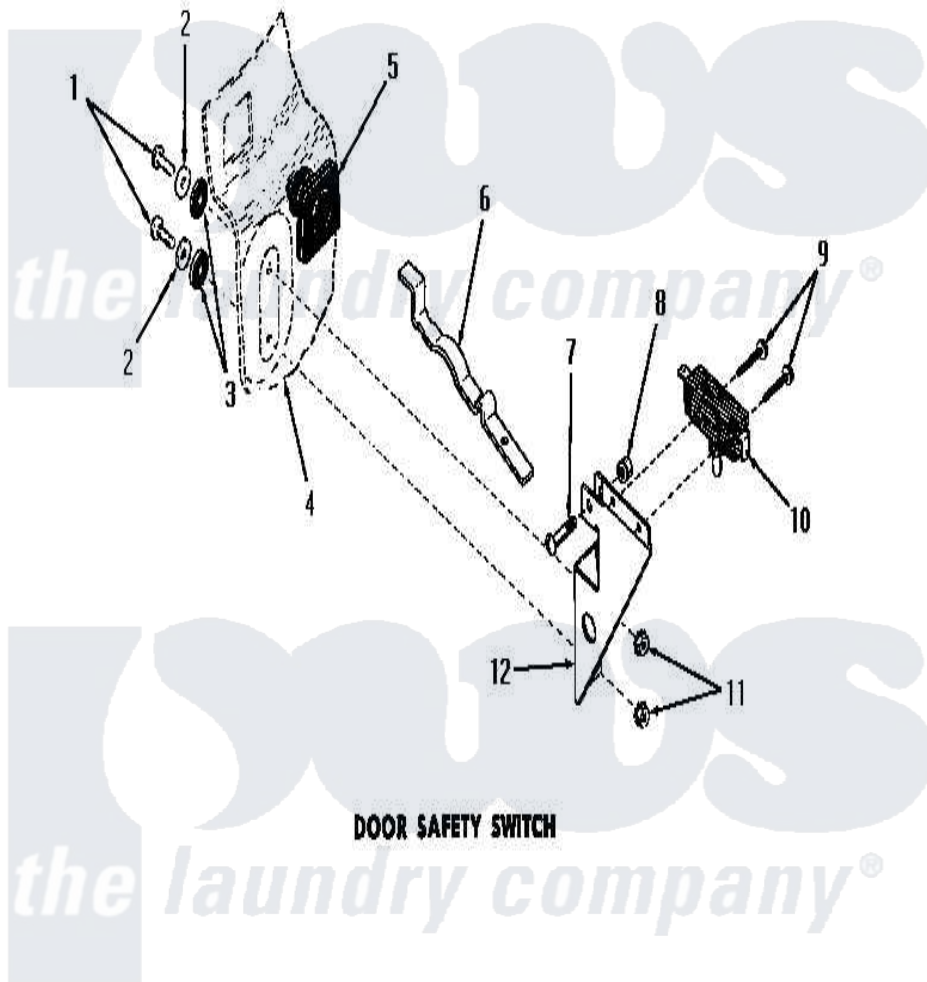

Amana DA9011 14 - DOOR SAFETY SWITCH

Amana [Residential Amana DA9011 Washer Parts](#) Parts Diagram 14 - DOOR SAFETY SWITCH
 Click on the part number to view part

Item	Original Part Number	Replaced By	Status	Part Description
1	21081			Screw, 10-24 X 1/2 RD H
2	20492	M0270504		Washer
3	02928		Not Available	WASHER
4	Y00000000		Not Available	SEE NOTE DRAIN TUB
5	23591			Diaphragm
6	23592		Not Available	ARM
7	Y02370		Not Available	SCREW, 10-24X15/16 HEX
8	22001			Nut, 10-24 Nylon Hex BR
9	51783			Screw, 6b-20 X 7/8 HeX
10	23540		Not Available	SWITCH
11	23951	M0282009		Nut
12	22783		Not Available	BRACKET