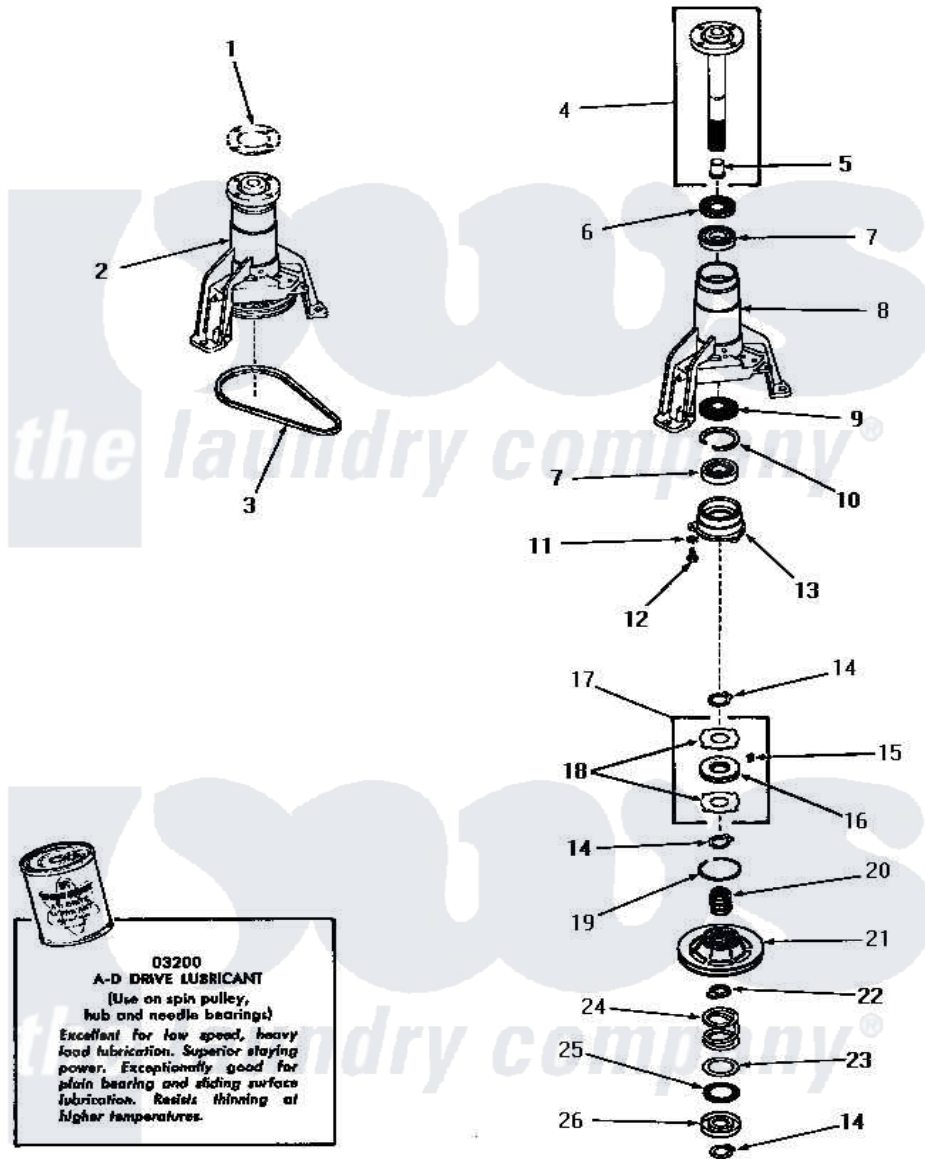

# Amana DA9011 16 - MAIN BEARING ASSY

**MAIN BEARING ASSEMBLY**

Amana [Residential Amana DA9011 Washer Parts](#) Parts Diagram 16 - MAIN BEARING ASSY  
 Click on the part number to view part

Item	Original Part Number	Replaced By	Status	Part Description
1	Y00000000		Not Available	SEE NOTE GASKET
2	<a href="#">26018</a>			AsseMbly, Bearing Housing-M
3	23759		Not Available	BELT
4	<a href="#">23731</a>			Assembly, Spin Shaft
5	<a href="#">25854</a>			Bearing
6	Y21659		Not Available	SEAL
7	<a href="#">20012</a>			Bearing
8	25979		Not Available	HOUSING,MAIN BEARING
9	<a href="#">26247</a>			Slinger, Water
10	20084		Not Available	RING,RETAINING
11	<a href="#">02431</a>			Lockwasher, 1/4 Ext Shk
12	<a href="#">02422</a>			Screw, 1/4-20 X 1/2 HeX
13	<a href="#">23639</a>			Retainer
14	<a href="#">23724</a>			Ring, Retaining
15	<a href="#">24500</a>			Clip, Spring
16	<a href="#">23708</a>			Assembly, Brake Disk

17	<a href="#">24599</a>		Assembly, Brake Disk
18	23637	Not Available	DISC,BRAKE
19	Y23720	Not Available	RING,SNAP
20	23634	Not Available	HUB
21	<a href="#">24690</a>		Assembly, Spin Pulley
22	23635	Not Available	STOP
23	<a href="#">23722</a>		Race, Bearing
24	<a href="#">23723</a>		Spring
25	23721	Not Available	BEARING,NEEDLE
26	<a href="#">23640</a>		Retainer
NI	<a href="#">03200</a>		A-D Drive Lubricant