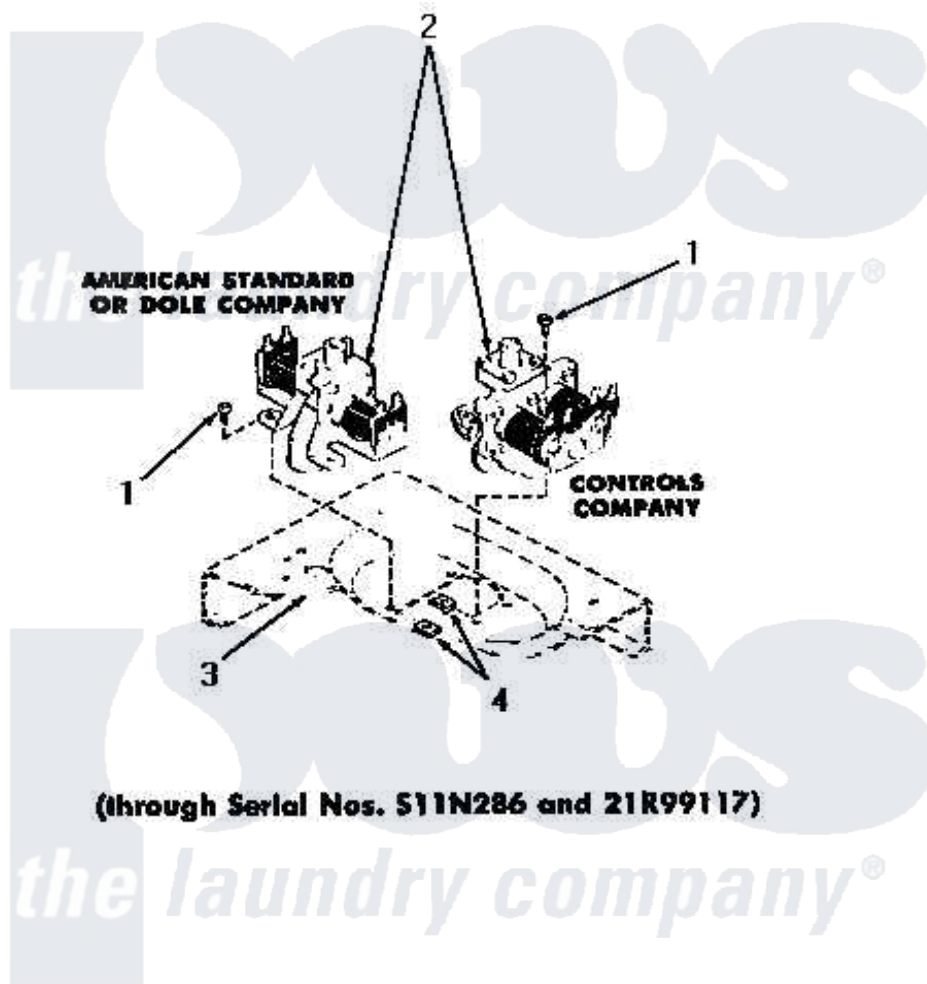

Amana DA9011 17 - MIXING VALVES

Amana [Residential Amana DA9011 Washer Parts](#) Parts Diagram 17 - MIXING VALVES

[Click on the part number to view part](#)

Item	Original Part Number	Replaced By	Status	Part Description
1	51778			Screw, 8b-18 X 1/2 RD H
2	24596		Not Available	VALVE,MIXING
3	Y00000000		Not Available	SEE NOTE CABINET TOP
4	23277		Not Available	NUT,SPEED