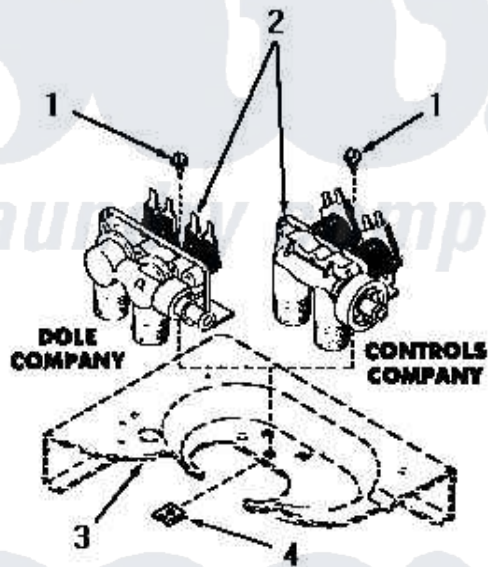

Amana DA9011 18 - MIXING VALVES

(starting Serial Nos. S11N287 and 21R99118)

Amana [Residential Amana DA9011 Washer Parts](#) Parts Diagram 18 - MIXING VALVES
 Click on the part number to view part

Item	Original Part Number	Replaced By	Status	Part Description
1	23962	W10116760		Screw
2	25833			Valve, Mixing
3	Y00000000		Not Available	SEE NOTE CABINET TOP
4	23277		Not Available	NUT,SPEED