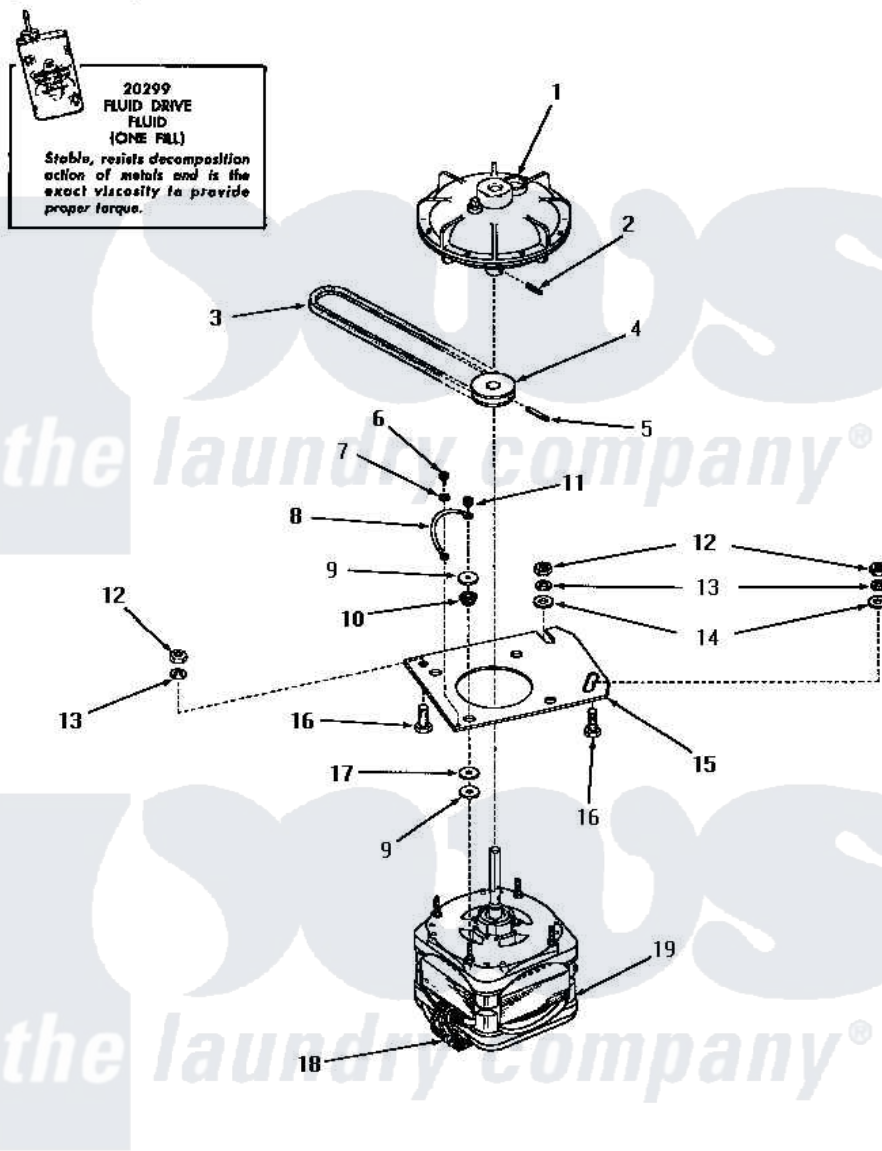

# Amana DA9011 19 - MOTOR & FLUID DRIVE

## MOTOR AND FLUID DRIVE

Amana [Residential Amana DA9011 Washer Parts](#) Parts Diagram 19 - MOTOR & FLUID DRIVE  
 Click on the part number to view part

Item	Original Part Number	Replaced By	Status	Part Description
1	<a href="#">24706</a>			Assembly, Fluid Drive
2	24703		Not Available	PIN,ROLL
3	23759		Not Available	BELT
4	<a href="#">26116</a>			Pulley, Drive
5	<a href="#">23750</a>			Pin, Roll
6	<a href="#">20530</a>			Screw, 10-24 x 3/8 Hex
7	21735		Not Available	LOCKWASHER,No.10 INTSHKP
8	25484		Not Available	GROUND WIRE
9	20103	<a href="#">M0270519</a>		Washer
10	20102		Not Available	WASHER
11	<a href="#">23604</a>			Nut, Hex 10-32 Lock
12	20274	<a href="#">62739</a>		Nut, Lock
13	<a href="#">20277</a>			Lockwasher, 3/8 Std X 3
14	<a href="#">20279</a>			Washer, 13/32 ID x 13/16 OD
15	23769		Not Available	PLATE,MOUNTING
16	20255		Not Available	SCREW,3/8-16 X 1 HEX H

17	<a href="#">20104</a>		Washer
18	24142	Not Available	SWITCH,MOTOR
"	24139	Not Available	SWITCH,MOTOR
19	<a href="#">26069</a>		X Assembly, Motor And Pulley
NI	20299	Not Available	FLUID DRIVE FLUID-BULK