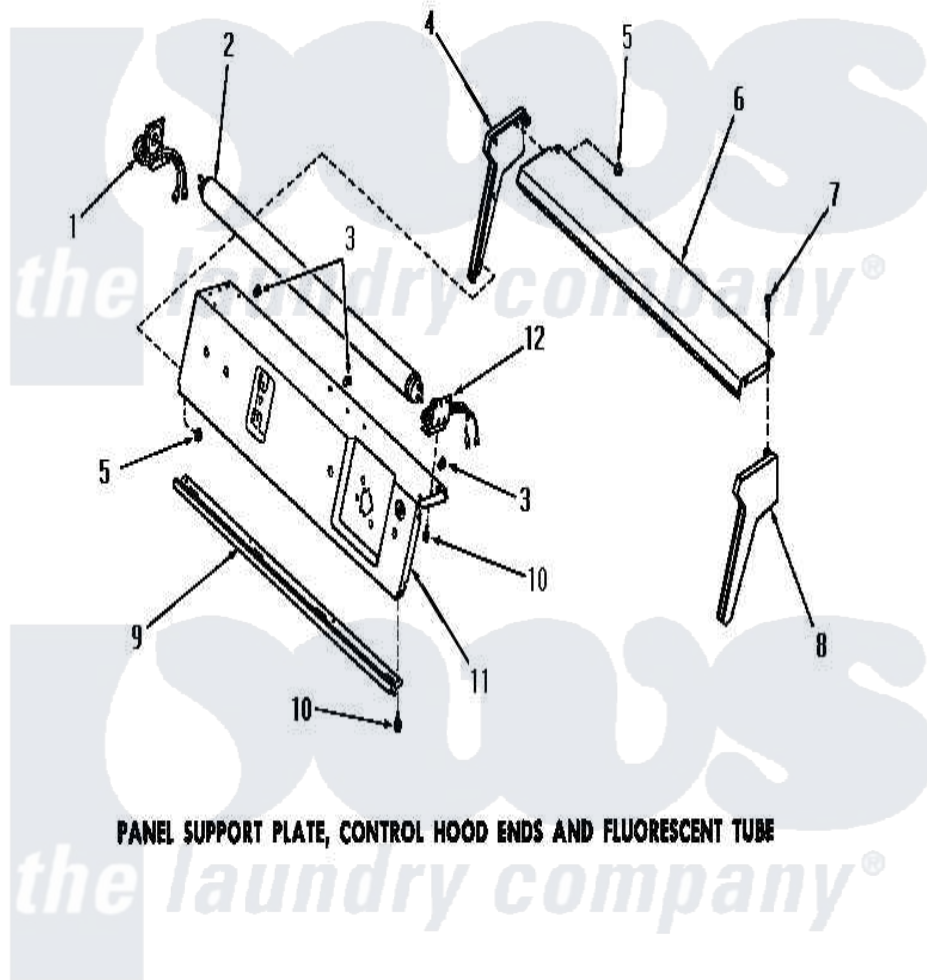

Amana DA9011 20 - PAN SUPP PLT/CTRL HOOD ENDS & FLOUR TUBE

PANEL SUPPORT PLATE, CONTROL HOOD ENDS AND FLUORESCENT TUBE

Amana Residential Amana DA9011 Washer Parts Parts Diagram 20 - PAN SUPP PLT/CTRL HOOD ENDS & FLOUR TUBE

Click on the part number to view part

Item	Original Part Number	Replaced By	Status	Part Description
1	23398		Not Available	FLUORESCENT TUBE HOLDER, LEFT
2	24442		Not Available	No Longer Available
3	21176			Bumper
4	23367		Not Available	WIRING DIAGRAM
5	23409		Not Available	NUT
6	23383		Not Available	CONTROL HOOD TOP
7	25232		Not Available	SCREW,8AB-18X7/8 OVAL
8	23368	25190SPQ		Hood End
9	23390		Not Available	PANEL TRIM
10	23222	3177991		Screw
11	Y24329		Not Available	PANEL SUPPORT PLATE
12	23397		Not Available	FLUORESCENT TUBE HOLDER, RIGHT