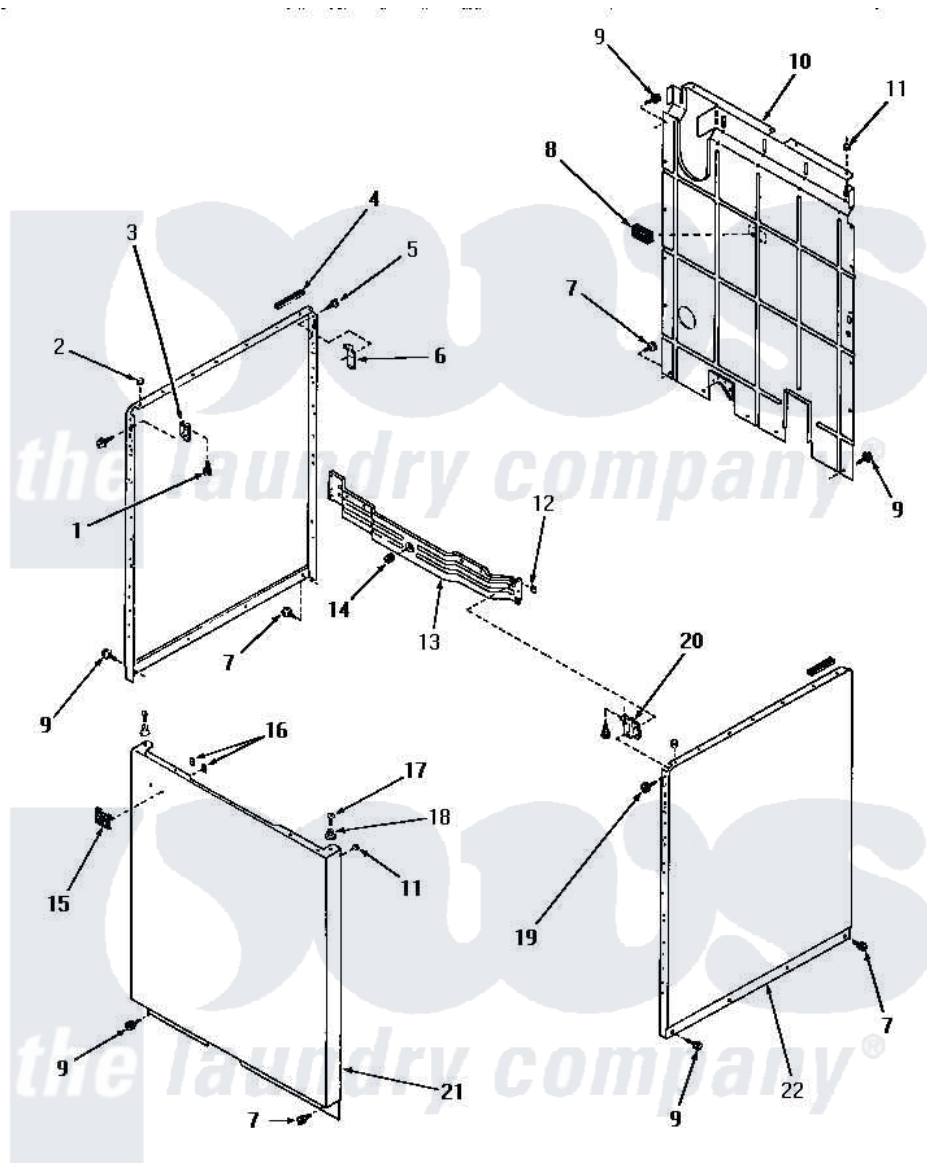

Amana DA9011 21 - PANELS

PANELS

Amana [Residential Amana DA9011 Washer Parts](#) Parts Diagram 21 - PANELS
 Click on the part number to view part

Item	Original Part Number	Replaced By	Status	Part Description
1	23008			Screw, 10-24 X 3/4 Sems
2	21176			Bumper
3	22847		Not Available	BRACKET
"	26691		Not Available	BRACKET,HOLD DOWN-L.H.
4	80312			Bumper Pad
5	51784		Not Available	SCREW,10B-16 X 1/2 HEX
6	52487			Lug, Hold-Down
7	26415	27001200		Screw
8	23257		Not Available	PAD,BUMPER
9	26592		Not Available	HEX HEAD SCREW
10	24342GR		Not Available	REAR PANEL, GRAY
11	20387			Bumper
12	25987		Not Available	NUT,SPEED
"	21747			Nut, Speed
13	21262		Not Available	CROSS BRACE, FRONT
14	25959			Grommet

15	22086	Not Available	MONOGRAM
16	22161	Not Available	CLIP
17	Q6535	Not Available	SCREW,10B-16 X 3/4 ROU
18	23020	Not Available	MOUNT,PANEL
19	03814		Screw, 10-24 X 1/2 Roun
"	51784	Not Available	SCREW,10B-16 X 1/2 HEX
20	22846	Not Available	BRACKET
"	26690	Not Available	BRACKET,HOLD DOWN-R.H.
21	24687A	Not Available	FRONT PANEL, AVOCADO
"	24687W	Not Available	FRONT PANEL, WHITE
"	24687H	Not Available	FRONT PANEL, HARVEST GOLD
"	24687C	Not Available	FRONT PANEL, COPPERTONE
22	24336A	Not Available	SIDE PANEL, RIGHT OR LEFT, AVO
"	24336W	Not Available	xREPLACE
"	24336H	Not Available	SIDE PANEL, RIGHT OR LEFT, HAR
"	24336C	Not Available	SIDE PANEL, RIGHT OR LEFT, COP