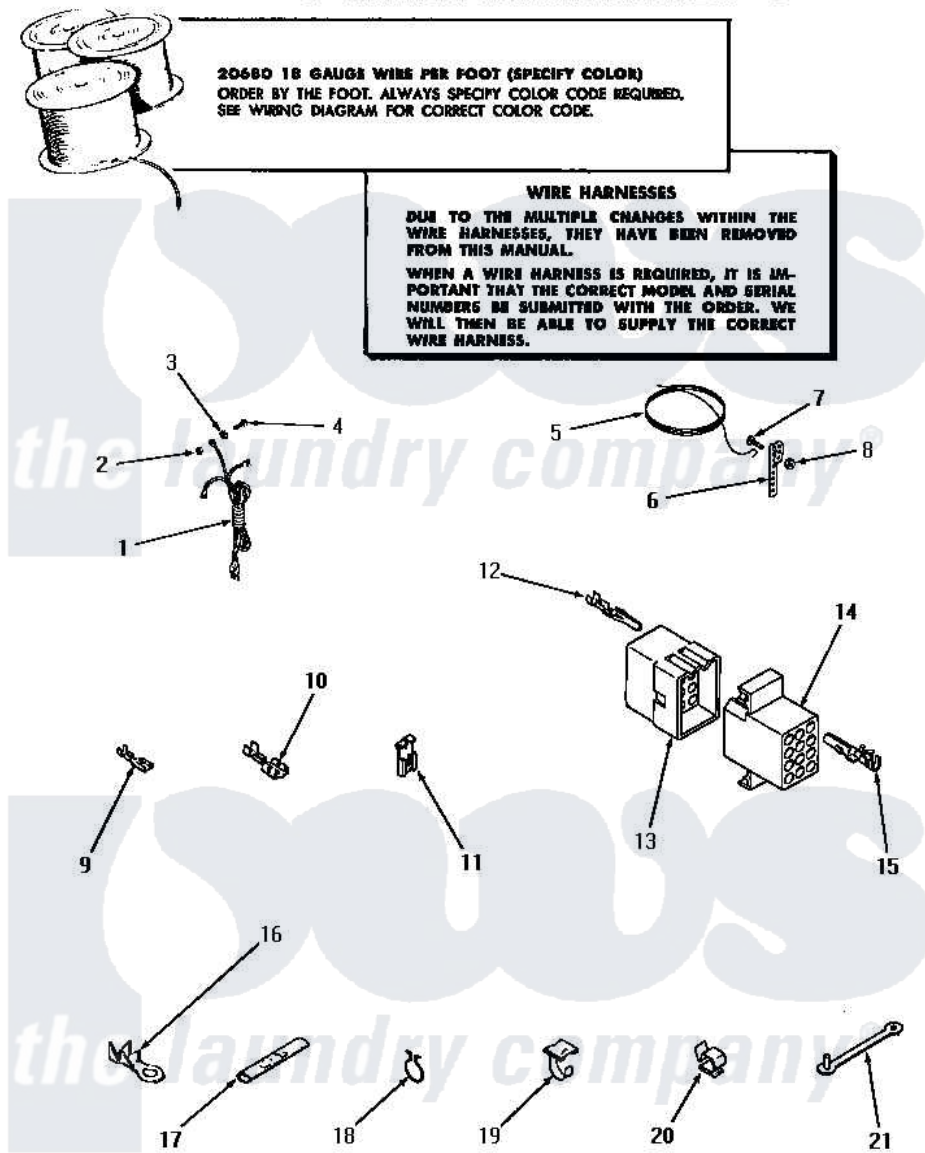

Amana DA9011 22 - POWER CORD, WIRE & TERMINALS

POWER CORD, WIRE AND TERMINALS

Amana [Residential Amana DA9011 Washer Parts](#) Parts Diagram 22 - POWER CORD, WIRE & TERMINALS
 Click on the part number to view part

Item	Original Part Number	Replaced By	Status	Part Description
1	22660		Not Available	POWER CORD AND PLUG
2	03673		Not Available	NUT
3	03815			Lockwasher, No.10 Ext Shk
4	20267			Screw, 10-24 X 3/8 Round
5	Y21429		Not Available	GROUND WIRE
6	21430		Not Available	STRAP,GROUND
7	21431		Not Available	ROUND HEAD SCREW
8	Y20276		Not Available	NUT
9	00112			Terminal, Spade-3/16 Fe
10	Y00119		Not Available	SPADE TERMINAL(18 GAUGE) (1/4 INCH-(1) 18 GAUGE WIRE)
11	Y00120			Terminal, Flag-1/4 Fema
12	Y00116			Terminal, Pin-Male
13	23041			Plug, 6 Circuit
"	23040			Plug-3 Circuit
"	23033			Plug, 9 Circuit

"	23035	Not Available	PLUG,12 CIRCUIT
"	23037		Plug, 15 Circuit
14	23038	Not Available	RECEPTACLE,15 CIRCUIT
"	23036		Receptacle, 12 Circuit
"	23039	697780	Receptacle,
"	23042	Not Available	RECEPTACLE
"	Y23034	26163	Receptacle, 9 Circuit
15	Y00117	5011-XX	093 Female Socket
16	00110		No.10 18 Gauge Wire
17	21091	Not Available	CONNECTOR TWO 1/4 INCH MALE
18	51291		Clip, Wire
19	21793	Not Available	CABLE CLIP
20	21036		Clip, Cable
21	22837	Not Available	STRAP,WIRE