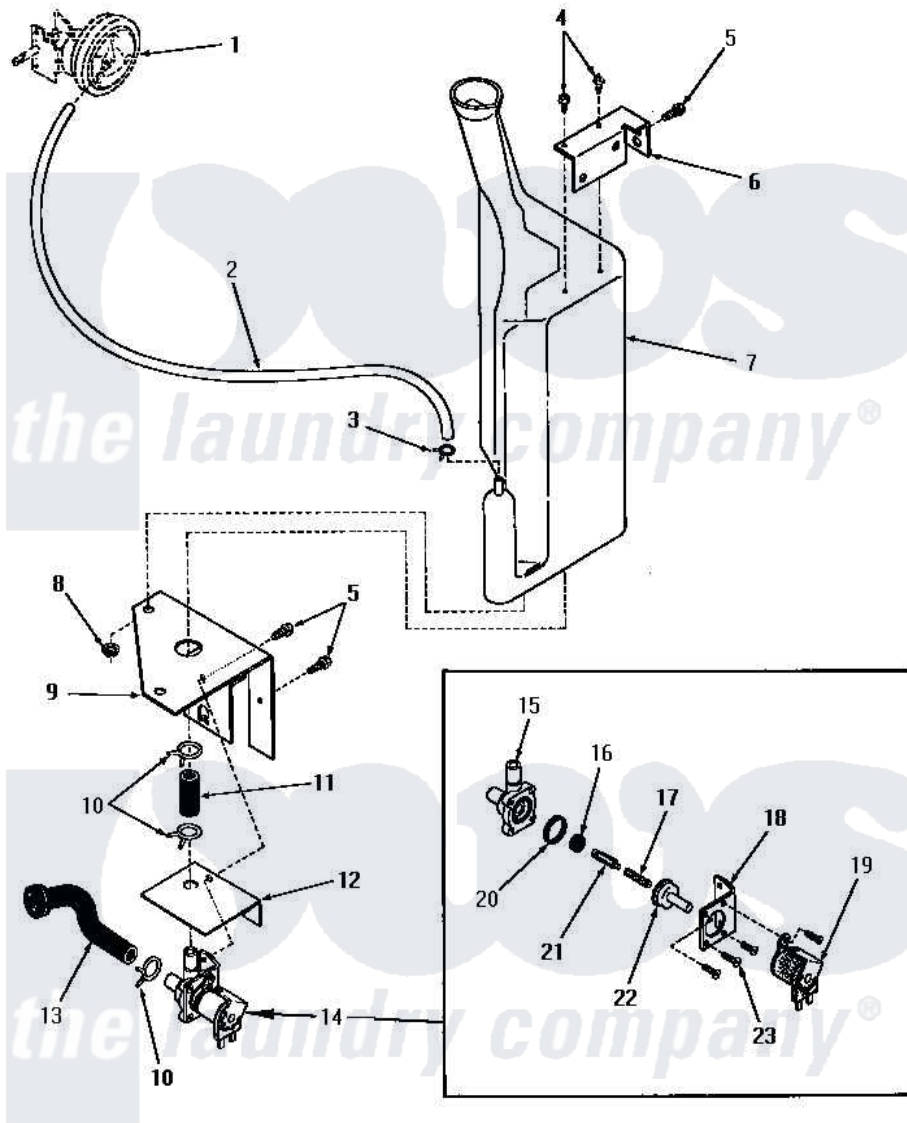

Amana DA9011 23 - RESERVOIR & DRAIN VALVE

RESERVOIR AND DRAIN VALVE
 (Through Serial Nos. 5556D39 and 234J7952)

Amana [Residential Amana DA9011 Washer Parts](#) Parts Diagram 23 - RESERVOIR & DRAIN VALVE
 Click on the part number to view part

Item	Original Part Number	Replaced By	Status	Part Description
1	Y00000000		Not Available	SEE NOTE PRESSURE SWITCH
2	24444		Not Available	NO LONGER AVAILABLE
3	Y22294	596669		Clamp, Manifold
4	52150	489464		Screw
5	51784		Not Available	SCREW,10B-16 X 1/2 HEX
6	24394		Not Available	UPPER BRACKET
7	24430		Not Available	RESERVOIR
8	24441		Not Available	WIRING DIAGRAM
9	24393		Not Available	LOWER BRACKET
10	80479		Not Available	HOSE CLAMP
11	24440		Not Available	CODE J
12	25044		Not Available	SOLENOID SHIELD
13	24437		Not Available	HOSE
14	24438	68136-47		Shelf Trim
15	24438G		Not Available	BODY
16	24438F		Not Available	SEAL

17	24438C	Not Available	SPRING
18	24438H	Not Available	MOUNTING BRACKET
19	24438A	Not Available	SOLENOID
20	24438E	Not Available	GASKET
21	24438D	Not Available	ARMATURE
22	24438B	Not Available	GUIDE,ARMATURE
23	21561G	Not Available	ROUND HEAD SCREW