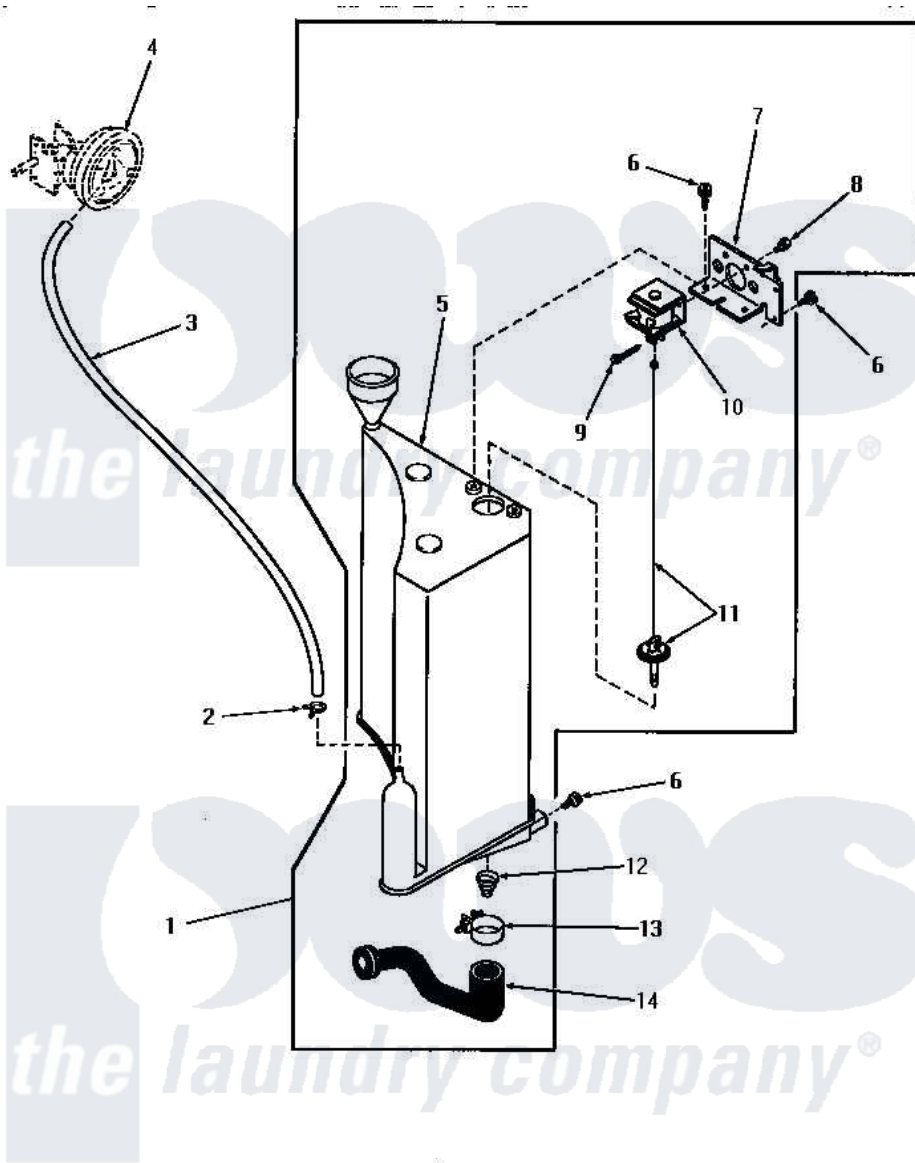

# Amana DA9011 24 - RESERVOIR & DRAIN VALVE

**RESERVOIR AND DRAIN VALVE**  
(Starting Serial Nos. 5556D40 and 234J7953)

Amana [Residential Amana DA9011 Washer Parts](#) Parts Diagram 24 - RESERVOIR & DRAIN VALVE  
Click on the part number to view part

Item	Original Part Number	Replaced By	Status	Part Description
1	<a href="#">26003</a>			Assembly, Pressure Tank-Com
2	Y22294	<a href="#">596669</a>		Clamp, Manifold
3	24444		Not Available	NO LONGER AVAILABLE
4	Y00000000		Not Available	SEE NOTE PRESSURE SWITCH
5	25993		Not Available	RESERVOIR
6	51784		Not Available	SCREW,10B-16 X 1/2 HEX
7	Y26000		Not Available	BRACKET
8	<a href="#">Y03950</a>			Screw, 10-32 x 5/16 Sems
9	<a href="#">20248</a>			Pin, Cotter
10	25999		Not Available	SOLENOID,DRAIN VALVE
11	<a href="#">26244</a>			Assembly, Plunger-Drain Val
12	25997		Not Available	SPRING,DRAIN VALVE
13	20824		Not Available	HOSE CLAMP
14	<a href="#">25998</a>			Hose, Drain-Pressure Ta