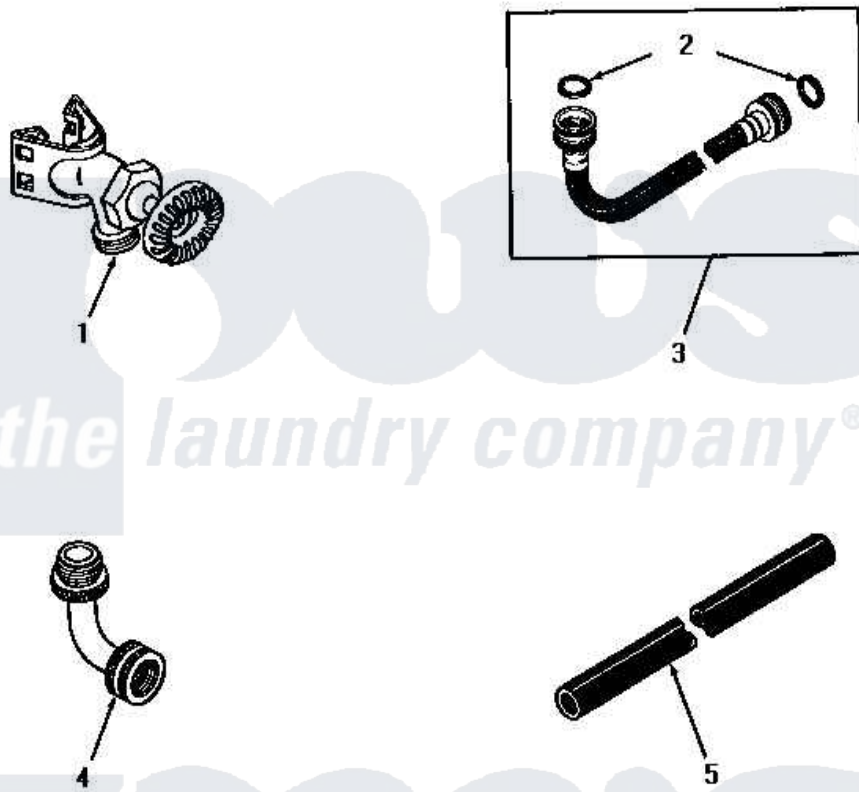

Amana DA9041 02 - ACCESSORIES

258P3 CAPACITOR KIT
 Use on automatic washers, with reversing motors, that are located in areas where low voltage exists. This kit will help eliminate motor burn outs.

Amana [Residential Amana DA9041 Washer Parts](#) Parts Diagram 02 - ACCESSORIES
 Click on the part number to view part

Item	Original Part Number	Replaced By	Status	Part Description
1	20655		Not Available	SADDLE FAUCETS, PAIR
2	20290	Y013783		Washer, Inlet Hose
3	20618	21001467		Hose- 10'
"	20617		Not Available	HOSE, INLET (8 FT)
4	20656		Not Available	90 DEGREE INLET ELBOW
5	20616		Not Available	EXTENSION, DRAIN HOSE (1 FT)
NI	258P3		Not Available	KIT,CAPACITOR