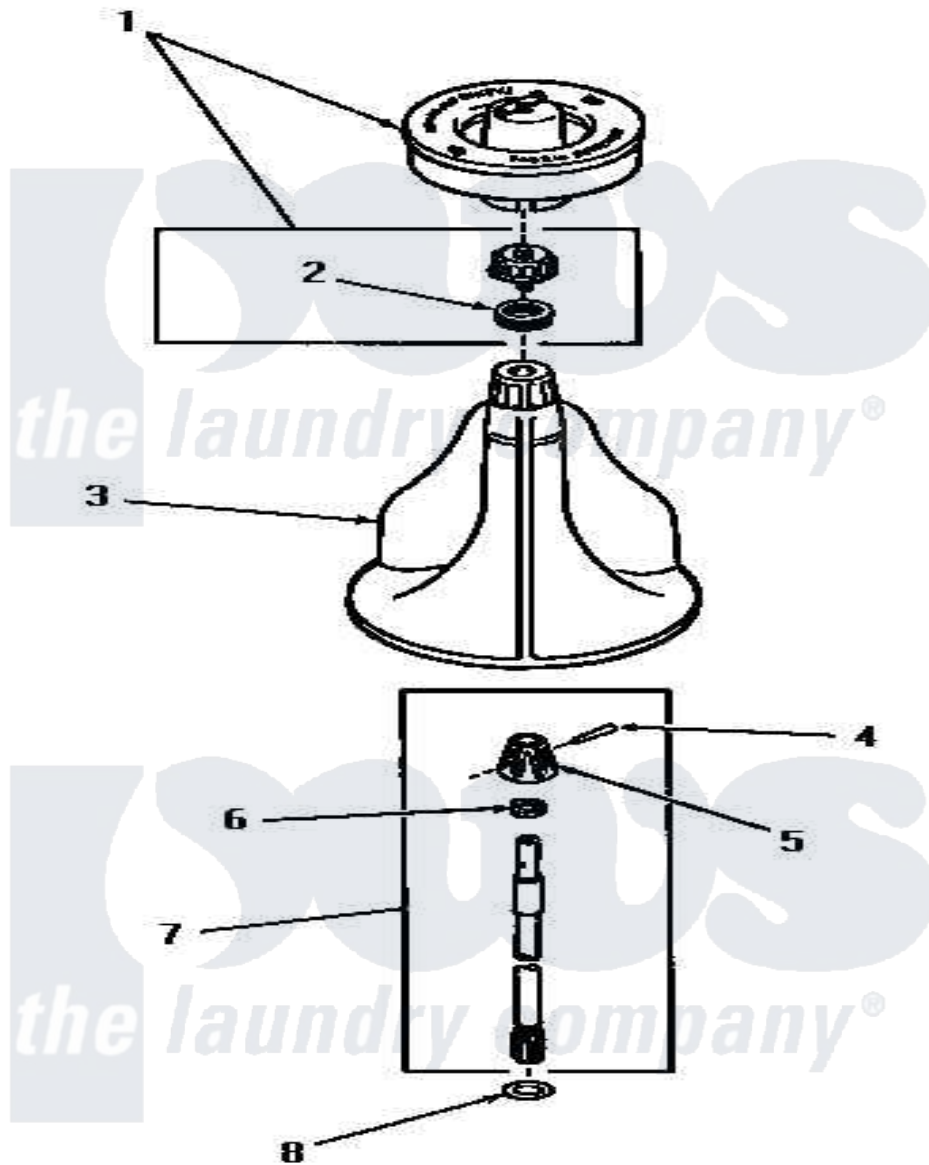

# Amana DA9041 04 - AGITATOR, SHAFT & FABRIC SOFTENER DISP

Amana Residential Amana DA9041 Washer Parts Parts Diagram 04 - AGITATOR, SHAFT & FABRIC SOFTENER DISP  
 Click on the part number to view part

Item	Original Part Number	Replaced By	Status	Part Description
1	<a href="#">26014</a>			Assembly, Cap And Ring-Agitator
2	<a href="#">20136</a>			Ring
3	<a href="#">26006</a>			Assembly, Agitator
4	<a href="#">20243</a>			Pin, Taper
5	20056		Not Available	BLOCK, DRIVE
6	20057	<a href="#">222T017P01</a>		Washer FIB 21/32 ID X 1156 OD X 1/8
7	21751	<a href="#">21751P</a>		Assyshaft
8	<a href="#">22135</a>			Washer