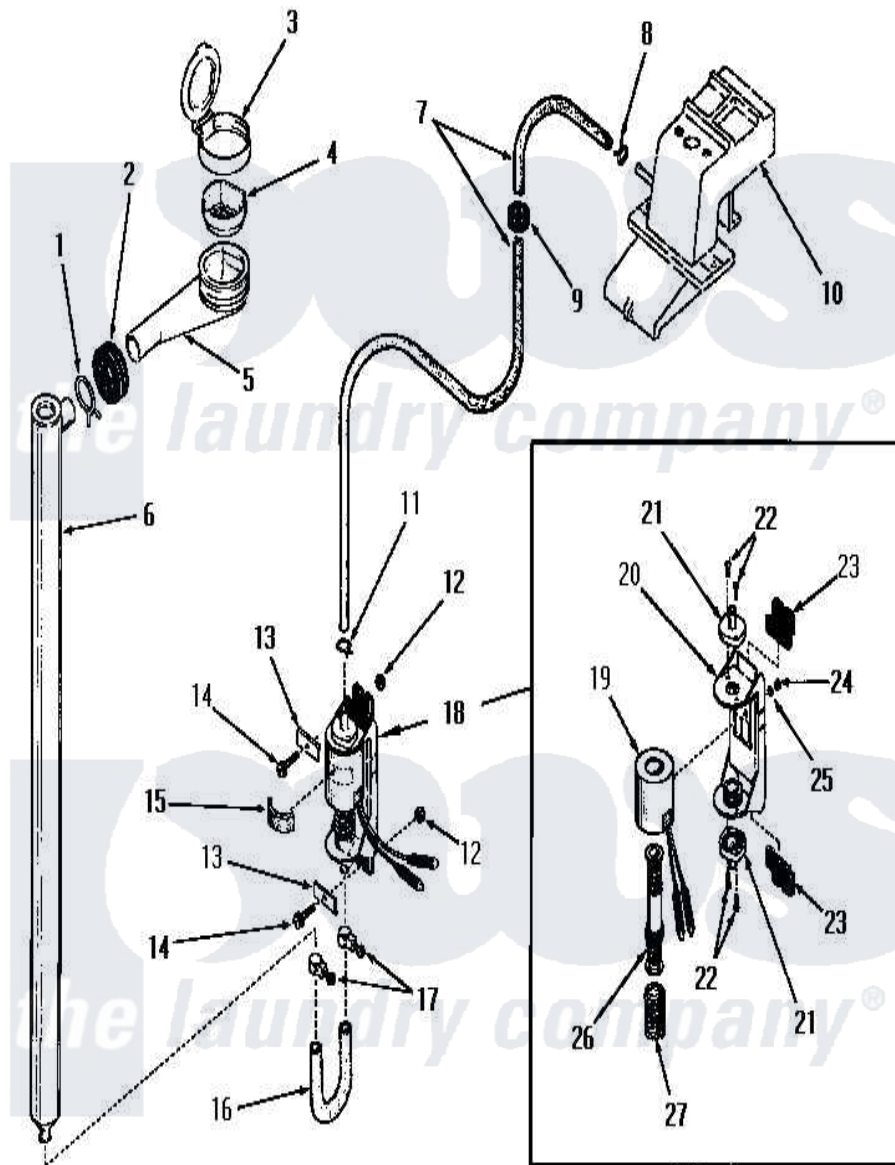

# Amana DA9041 05 - BLEACH DISPENSER

Amana Residential Amana DA9041 Washer Parts Parts Diagram 05 - BLEACH DISPENSER  
 Click on the part number to view part

Item	Original Part Number	Replaced By	Status	Part Description
1	Y03640		Not Available	CLAMP
2	20118		Not Available	GROMMET,1982 INV
3	22484		Not Available	BLEACH LID
4	<a href="#">21984</a>			Cover, Dispenser
5	22377		Not Available	DISPENSER xREPLACE
6	22303		Not Available	TUBE,BLEACH
7	22300		Not Available	HOSE
8	23410		Not Available	HOSE CLAMP
9	22299		Not Available	GROMMET
10	Y00000000		Not Available	SEE NOTE WATER INLET
11	22295		Not Available	HOSE CLAMP
12	<a href="#">22001</a>			Nut, 10-24 Nylon Hex BR
13	Y22287		Not Available	BLEACH PUMP BRACKET
14	25989		Not Available	HEX HEAD SCREW
15	25220		Not Available	BUMPER
16	22302		Not Available	HOSE

17	24904	Not Available	CLAMP
18	<a href="#">22337</a>		Pump, Bleach
19	22337B	Not Available	COIL AND FRAME
20	22337A	Not Available	BASE
21	22337E	Not Available	HOSE CONNECTOR
22	51356	Not Available	SCREW,6-32 X 5/16 RD H
23	22337F	Not Available	ISOLATION MOUNT
24	22337G	Not Available	NUT
25	21735	Not Available	LOCKWASHER,No.10 INTSHKP
26	22337C	Not Available	ARMATURE AND VALVE
27	22337D	Not Available	SPRING