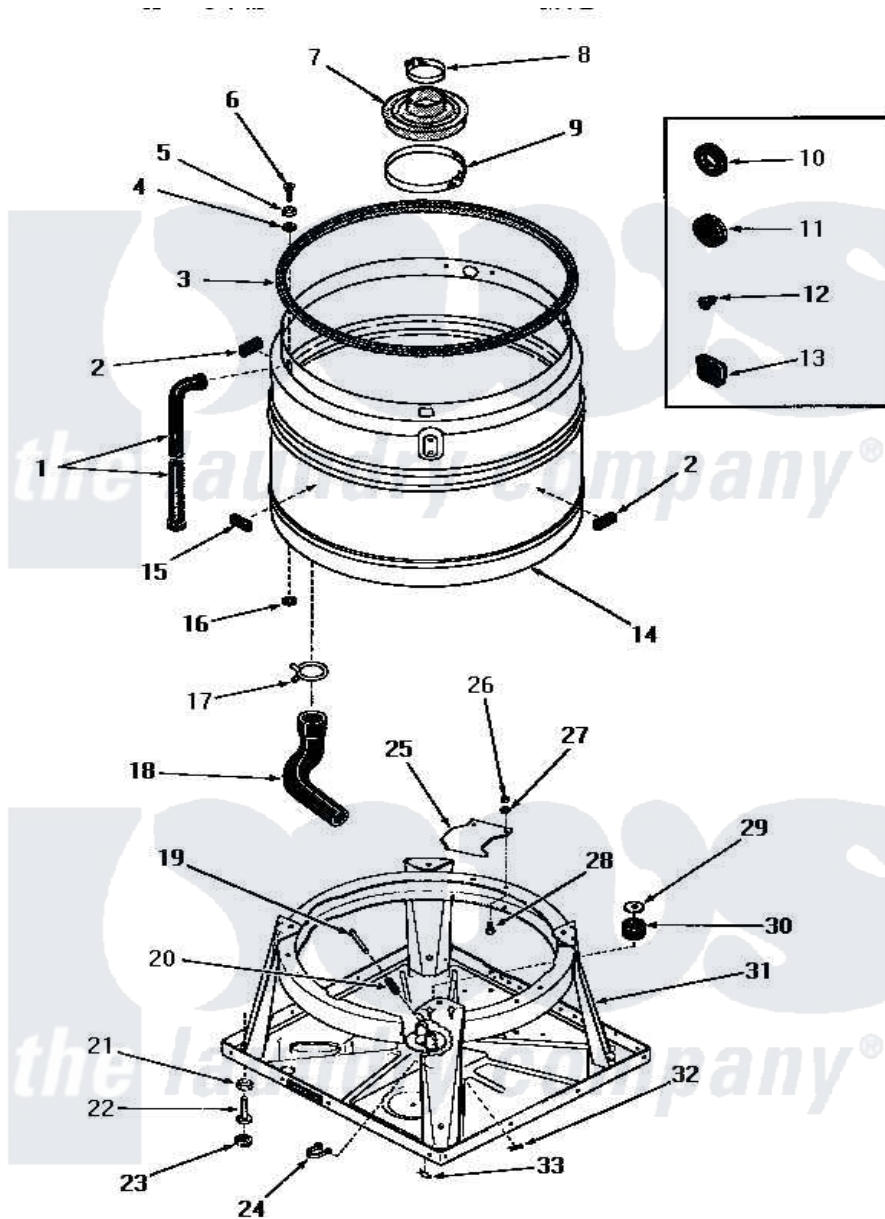

Amana DA9041 06 - BOOT, CHASSIS AND DRAIN TUB

Amana Residential Amana DA9041 Washer Parts Parts Diagram 06 - BOOT, CHASSIS AND DRAIN TUB
 Click on the part number to view part

Item	Original Part Number	Replaced By	Status	Part Description
1	22818		Not Available	HOSE
2	23258			Pad, Bumper
3	21233		Not Available	GASKET
4	20112			Grommet
5	20111			Washer
6	20259		Not Available	SCREW
7	20129		Not Available	BOOT
8	20107			Upper Clamp
9	20108	F200201		Clamp Hose #56
10	20118		Not Available	GROMMET,1982 INV
11	20305	20-305		Sizzle Do Not Ship Ups
12	21393	21-393		Piezo Sounder
13	21651			Grommet
14	25983			Drain Tub, Shur-Fil
15	23257		Not Available	PAD,BUMPER
16	20115			Grommet

17	10180		Not Available	CLAMP
18	25112			Hose
19	Y22693		Not Available	HOLD-DOWN PIN
20	Y22690		Not Available	FERRULE
21	Y21899	40038101		Nut, Leg
22	20409	22003428		Leg, Adjustable
23	21749	40016001		Foot, Rubber
24	22837		Not Available	STRAP,WIRE
25	21905			Plate, Snubber
26	20275	27001225		Nut, Jam Mid Lock 1/4-20
27	03189			LoCkwasher, 1/4 Std-C P
28	02422			Screw, 1/4-20 X 1/2 HeX
29	20162		Not Available	SPACER
30	20195		Not Available	GROMMET
31	26028			Assembly, Chassis xReplace
32	Y22689		Not Available	PIN CLIP
33	26012	2-6012		Blower Wheel